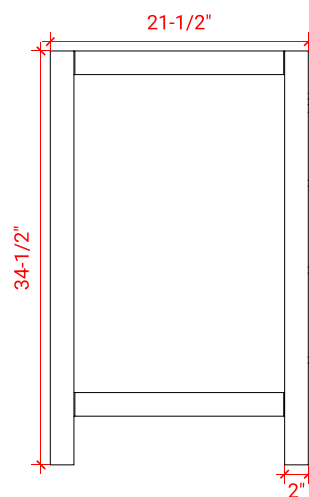

CAMBRIDGE 36" LEFT OFFSET CABINET

ARIEL

A037S-L

BASE CABINET DIMENSIONS

36" W x 21.5" D x 34.5" H

FEATURES

- Solid wood frame & plywood panels
- Dovetail drawers and joints
- Soft closing doors & drawers

HARDWARE FINISHES

Brushed Nickel Satin Brass Matte Black Polished Chrome

AVAILABLE COLORS

White Grey Midnight Blue Espresso

FRONT VIEW

SIDE VIEW

PLAN VIEW

OVERALL DIMENSIONS

37" W x 22" D x 1.5" H

COUNTERTOP OPTIONS

Carrara Marble
CW-037S-L-OVL-CT

White Quartz
WQ-037S-L-OVL-CT

FEATURES

- Solid countertop with mitered edges & seams
- Undermount white oval sink
- Pre-drilled for 8" widespread faucet

INCLUDED

- Countertop
- Matching Backsplash
- Oval Sink

COUNTERTOP PLAN VIEW

EDGE SIDE VIEW

THREE DIMENSIONAL COUNTERTOP VIEW