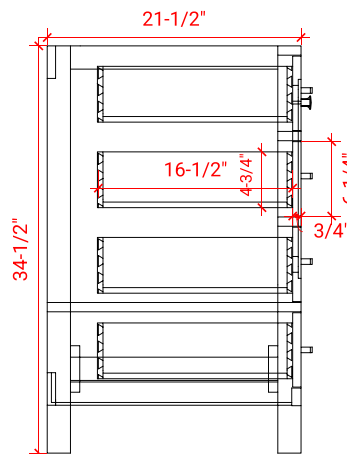

CAMBRIDGE 36" LEFT OFFSET CABINET

ARIEL

A037S-L

BASE CABINET DIMENSIONS

36" W x 21.5" D x 34.5" H

FEATURES

- Solid wood frame & plywood panels
- Dovetail drawers and joints
- Soft closing doors & drawers

HARDWARE FINISHES

Brushed Nickel Satin Brass Matte Black Polished Chrome

AVAILABLE COLORS

White Grey Midnight Blue Espresso

FRONT VIEW

SIDE VIEW

PLAN VIEW

OVERALL DIMENSIONS

37" W x 22" D x 1.5" H

COUNTERTOP OPTIONS

Carrara Marble
CW-037S-L-OVL-CT

White Quartz
WQ-037S-L-OVL-CT

FEATURES

- Solid countertop with mitered edges & seams
- Undermount white oval sink
- Pre-drilled for 8" widespread faucet

INCLUDED

- Countertop
- Matching Backsplash
- Oval Sink

COUNTERTOP PLAN VIEW

EDGE SIDE VIEW

THREE DIMENSIONAL COUNTERTOP VIEW