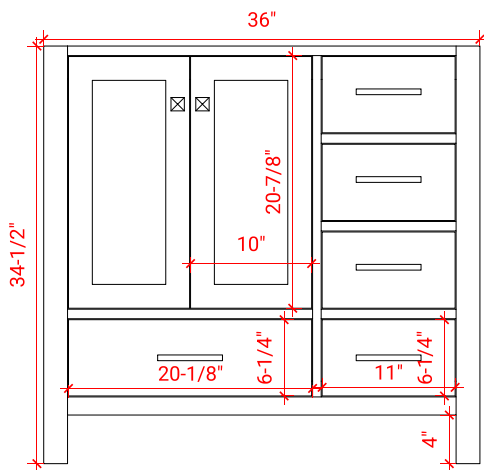

CAMBRIDGE 36" LEFT OFFSET CABINET

ARIEL

A037S-L

BASE CABINET DIMENSIONS

36" W x 21.5" D x 34.5" H

FEATURES

- Solid wood frame & plywood panels
- Dovetail drawers and joints
- Soft closing doors & drawers

HARDWARE FINISHES

Brushed Nickel Satin Brass Matte Black Polished Chrome

AVAILABLE COLORS

White Grey Midnight Blue Espresso

FRONT VIEW

SIDE VIEW

PLAN VIEW

OVERALL DIMENSIONS

37" W x 22" D x 1.5" H

- Countertop
- Matching Backsplash
- Oval Sink

COUNTERTOP PLAN VIEW

EDGE SIDE VIEW

THREE DIMENSIONAL COUNTERTOP VIEW