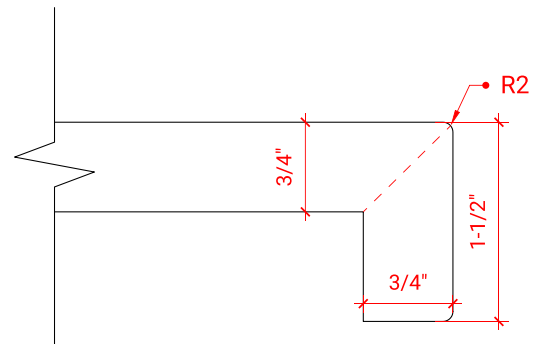

CAMBRIDGE 36" LEFT OFFSET CABINET

ARIEL

A037S-L

BASE CABINET DIMENSIONS

36" W x 21.5" D x 34.5" H

FEATURES

- Solid wood frame & plywood panels
- Dovetail drawers and joints
- Soft closing doors & drawers

HARDWARE FINISHES

Brushed Nickel Satin Brass Matte Black Polished Chrome

AVAILABLE COLORS

White Grey Midnight Blue Espresso

FRONT VIEW

SIDE VIEW

PLAN VIEW

OVERALL DIMENSIONS

37" W x 22" D x 1.5" H

COUNTERTOP OPTIONS

Carrara Marble
CW-037S-L-OVL-CT

White Quartz
WQ-037S-L-OVL-CT

FEATURES

- Solid countertop with mitered edges & seams
- Undermount white oval sink
- Pre-drilled for 8" widespread faucet

INCLUDED

- Countertop
- Matching Backsplash
- Oval Sink

COUNTERTOP PLAN VIEW

EDGE SIDE VIEW

THREE DIMENSIONAL COUNTERTOP VIEW