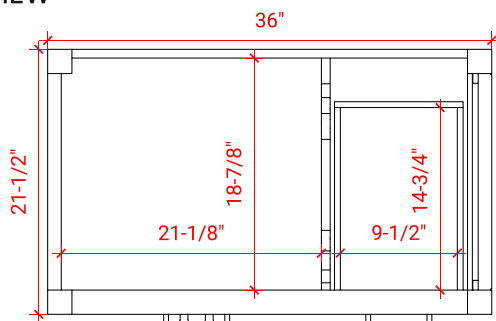

CAMBRIDGE 36" LEFT OFFSET CABINET

ARIEL

A037S-L

BASE CABINET DIMENSIONS

36" W x 21.5" D x 34.5" H

FEATURES

- Solid wood frame & plywood panels
- Dovetail drawers and joints
- Soft closing doors & drawers

HARDWARE FINISHES

Brushed Nickel Satin Brass Matte Black Polished Chrome

AVAILABLE COLORS

White Grey Midnight Blue Espresso

FRONT VIEW

SIDE VIEW

PLAN VIEW

OVERALL DIMENSIONS

37" W x 22" D x 1.5" H

- Countertop
- Matching Backsplash
- Oval Sink

COUNTERTOP PLAN VIEW

EDGE SIDE VIEW

THREE DIMENSIONAL COUNTERTOP VIEW