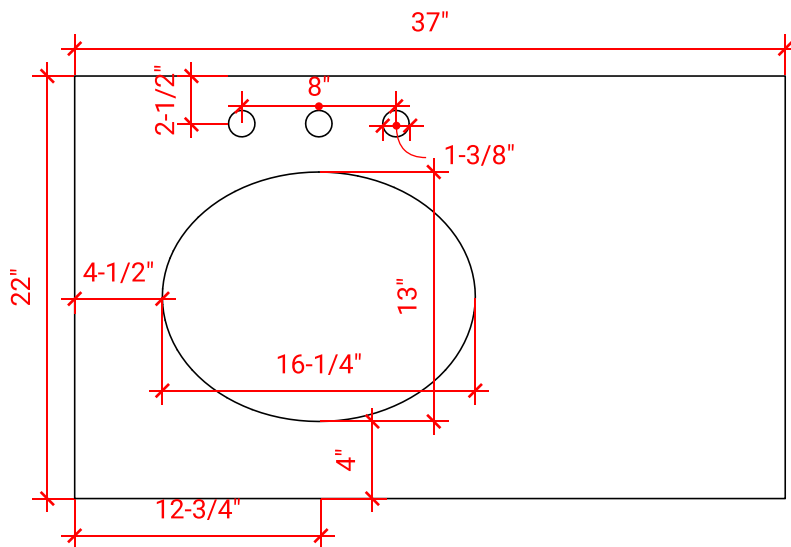

CAMBRIDGE 36" LEFT OFFSET CABINET

ARIEL

A037S-L

BASE CABINET DIMENSIONS

36" W x 21.5" D x 34.5" H

FEATURES

- Solid wood frame & plywood panels
- Dovetail drawers and joints
- Soft closing doors & drawers

HARDWARE FINISHES

Brushed Nickel Satin Brass Matte Black Polished Chrome

AVAILABLE COLORS

White Grey Midnight Blue Espresso

FRONT VIEW

SIDE VIEW

PLAN VIEW

OVERALL DIMENSIONS

37" W x 22" D x 1.5" H

COUNTERTOP OPTIONS

Carrara Marble
CW-037S-L-OVL-CT

White Quartz
WQ-037S-L-OVL-CT

FEATURES

- Solid countertop with mitered edges & seams
- Undermount white oval sink
- Pre-drilled for 8" widespread faucet

INCLUDED

- Countertop
- Matching Backsplash
- Oval Sink

COUNTERTOP PLAN VIEW

EDGE SIDE VIEW

THREE DIMENSIONAL COUNTERTOP VIEW