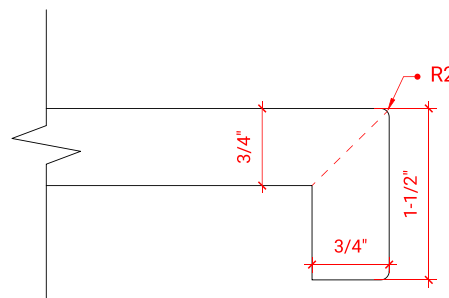

CAMBRIDGE 48" SINGLE SINK BASE CABINET

ARIEL

A049S

BASE CABINET DIMENSIONS

48" W x 21.5" D x 34.5" H

FEATURES

- Solid wood frame & plywood panels
- Dovetail drawers and joints
- Soft closing doors & drawers

ARIEL

OVERALL DIMENSIONS

49" W x 22" D x 1.5" H

COUNTERTOP OPTIONS

Carrara Marble
CW-049S-REC-CT

White Quartz
WQ-049S-REC-CT

FEATURES

- Solid countertop with mitered edges & seams
- Undermount white rectangular sink
- Pre-drilled for 8" widespread faucet

INCLUDED

- Countertop
- Matching Backsplash
- Rectangle Sink

COUNTERTOP PLAN VIEW

EDGE SIDE VIEW

THREE DIMENSIONAL COUNTERTOP VIEW