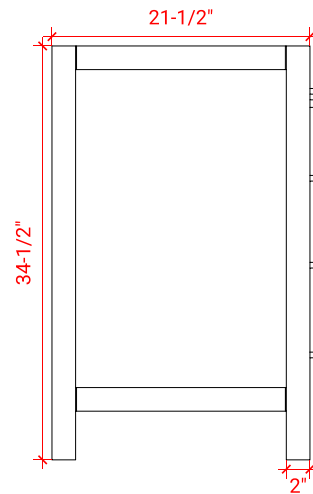

CAMBRIDGE 48" SINGLE SINK BASE CABINET

ARIEL

A049S

BASE CABINET DIMENSIONS

48" W x 21.5" D x 34.5" H

FEATURES

- Solid wood frame & plywood panels
- Dovetail drawers and joints
- Soft closing doors & drawers

HARDWARE FINISHES

Brushed Nickel Satin Brass Matte Black Polished Chrome

AVAILABLE COLORS

White Grey Midnight Blue Espresso

FRONT VIEW

SIDE VIEW

PLAN VIEW

49" SINGLE RECTANGLE SINK COUNTERTOP WITH 1.5 IN. THICKNESS

ARIEL

OVERALL DIMENSIONS

49" W x 22" D x 1.5" H

COUNTERTOP OPTIONS

Carrara Marble
CW-049S-REC-CT

White Quartz
WQ-049S-REC-CT

FEATURES

- Solid countertop with mitered edges & seams
- Undermount white rectangular sink
- Pre-drilled for 8" widespread faucet

INCLUDED

- Countertop
- Matching Backsplash
- Rectangle Sink

COUNTERTOP PLAN VIEW

EDGE SIDE VIEW

THREE DIMENSIONAL COUNTERTOP VIEW