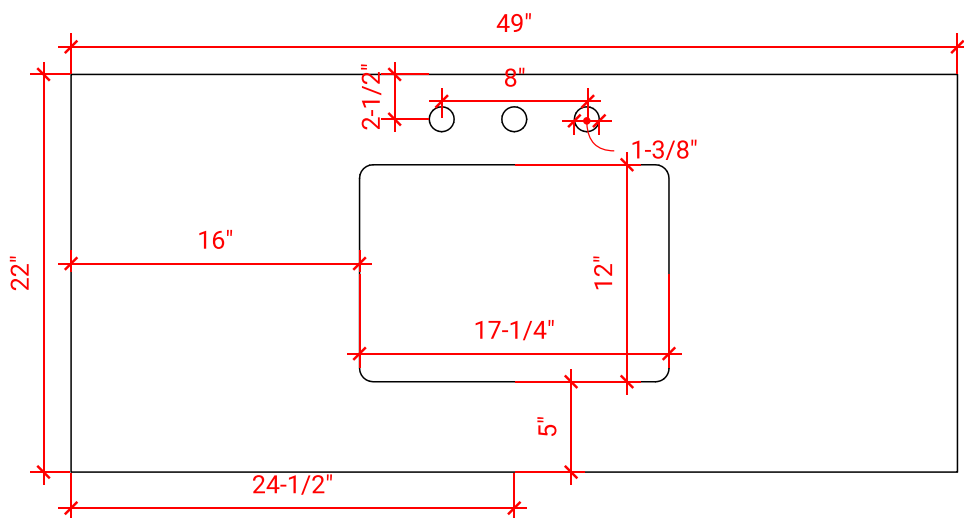

CAMBRIDGE 48" SINGLE SINK BASE CABINET

ARIEL

A049S

BASE CABINET DIMENSIONS

48" W x 21.5" D x 34.5" H

FEATURES

- Solid wood frame & plywood panels
- Dovetail drawers and joints
- Soft closing doors & drawers

ARIEL

OVERALL DIMENSIONS

49" W x 22" D x 1.5" H

COUNTERTOP OPTIONS

Carrara Marble
CW-049S-REC-CT

White Quartz
WQ-049S-REC-CT

FEATURES

- Solid countertop with mitered edges & seams
- Undermount white rectangular sink
- Pre-drilled for 8" widespread faucet

INCLUDED

- Countertop
- Matching Backsplash
- Rectangle Sink

COUNTERTOP PLAN VIEW

EDGE SIDE VIEW

THREE DIMENSIONAL COUNTERTOP VIEW