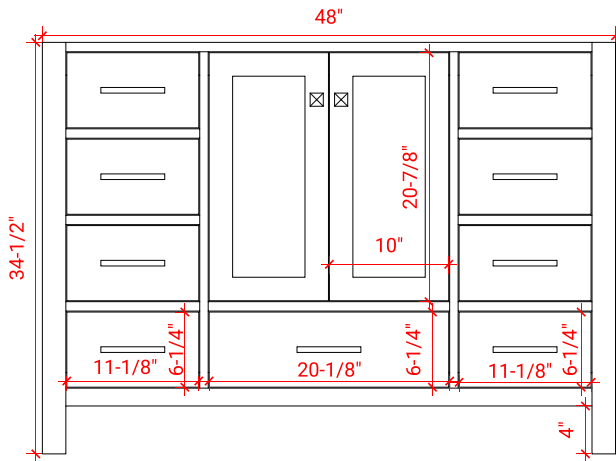

CAMBRIDGE 48" SINGLE SINK BASE CABINET

ARIEL

A049S

BASE CABINET DIMENSIONS

48" W x 21.5" D x 34.5" H

FEATURES

- Solid wood frame & plywood panels
- Dovetail drawers and joints
- Soft closing doors & drawers

HARDWARE FINISHES

Brushed Nickel Satin Brass Matte Black Polished Chrome

AVAILABLE COLORS

White Grey Midnight Blue Espresso

FRONT VIEW

SIDE VIEW

PLAN VIEW

49" SINGLE RECTANGLE SINK COUNTERTOP WITH 1.5 IN. THICKNESS

ARIEL

OVERALL DIMENSIONS

49" W x 22" D x 1.5" H

COUNTERTOP OPTIONS

Carrara Marble
CW-049S-REC-CT

White Quartz
WQ-049S-REC-CT

FEATURES

- Solid countertop with mitered edges & seams
- Undermount white rectangular sink
- Pre-drilled for 8" widespread faucet

INCLUDED

- Countertop
- Matching Backsplash
- Rectangle Sink

COUNTERTOP PLAN VIEW

EDGE SIDE VIEW

THREE DIMENSIONAL COUNTERTOP VIEW