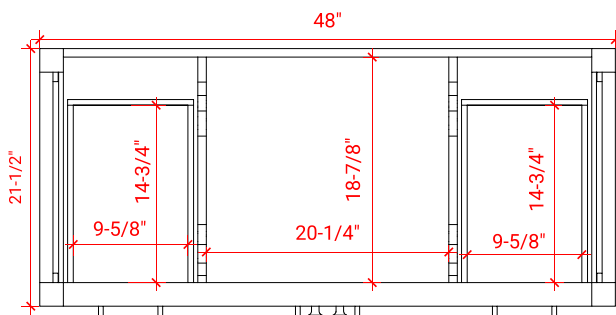

CAMBRIDGE 48" SINGLE SINK BASE CABINET

ARIEL

A049S

BASE CABINET DIMENSIONS

48" W x 21.5" D x 34.5" H

FEATURES

- Solid wood frame & plywood panels
- Dovetail drawers and joints
- Soft closing doors & drawers

HARDWARE FINISHES

Brushed Nickel Satin Brass Matte Black Polished Chrome

AVAILABLE COLORS

White Grey Midnight Blue Espresso

FRONT VIEW

SIDE VIEW

PLAN VIEW

49" SINGLE RECTANGLE SINK COUNTERTOP WITH 1.5 IN. THICKNESS

ARIEL

OVERALL DIMENSIONS

49" W x 22" D x 1.5" H

COUNTERTOP OPTIONS

Carrara Marble
CW-049S-REC-CT

White Quartz
WQ-049S-REC-CT

FEATURES

- Solid countertop with mitered edges & seams
- Undermount white rectangular sink
- Pre-drilled for 8" widespread faucet

INCLUDED

- Countertop
- Matching Backsplash
- Rectangle Sink

COUNTERTOP PLAN VIEW

EDGE SIDE VIEW

THREE DIMENSIONAL COUNTERTOP VIEW