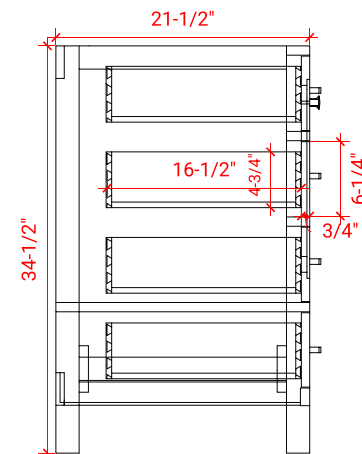

CAMBRIDGE 48" SINGLE SINK BASE CABINET

ARIEL

A049S

BASE CABINET DIMENSIONS

48" W x 21.5" D x 34.5" H

FEATURES

- Solid wood frame & plywood panels
- Dovetail drawers and joints
- Soft closing doors & drawers

HARDWARE FINISHES

Brushed Nickel Satin Brass Matte Black Polished Chrome

AVAILABLE COLORS

White Grey Midnight Blue Espresso

FRONT VIEW

SIDE VIEW

PLAN VIEW

49" SINGLE RECTANGLE SINK COUNTERTOP WITH 1.5 IN. THICKNESS

ARIEL

OVERALL DIMENSIONS

49" W x 22" D x 1.5" H

COUNTERTOP OPTIONS

Carrara Marble
CW-049S-REC-CT

White Quartz
WQ-049S-REC-CT

FEATURES

- Solid countertop with mitered edges & seams
- Undermount white rectangular sink
- Pre-drilled for 8" widespread faucet

INCLUDED

- Countertop
- Matching Backsplash
- Rectangle Sink

COUNTERTOP PLAN VIEW

EDGE SIDE VIEW

THREE DIMENSIONAL COUNTERTOP VIEW