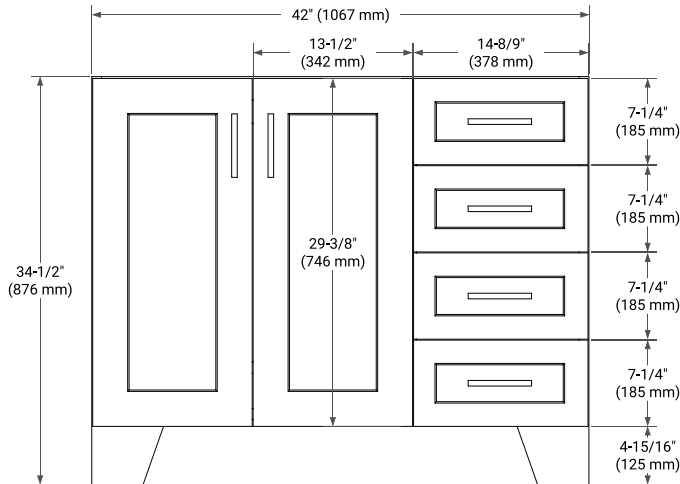

TAYLOR 42" LEFT OFFSET CABINET

BASE CABINET DIMENSIONS

42" W x 21.6" D x 34.5" H

FEATURES

- Solid wood frame & plywood panels
- Dovetail drawers and joints
- Soft closing doors & drawers

HARDWARE FINISHES*

White Grey Midnight Blue

FRONT VIEW

SIDE VIEW

PLAN VIEW

OVERALL DIMENSIONS

43" W x 22" D x 1.5" H

COUNTERTOP OPTIONS

Carrara Marble

White Quartz

FEATURES

- Solid countertop with mitered edges & seams
- Undermount white oval sink
- Pre-drilled for 8" widespread faucet

INCLUDED

- Countertop
- Matching Backsplash
- Oval Sink

COUNTERTOP PLAN VIEW

EDGE SIDE VIEW

THREE DIMENSIONAL COUNTERTOP VIEW