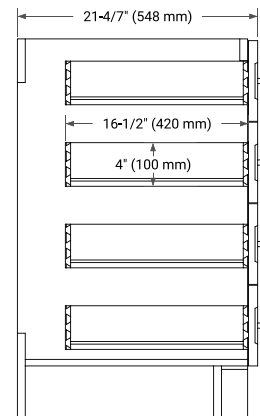

TAYLOR 42" LEFT OFFSET CABINET

BASE CABINET DIMENSIONS

42" W x 21.6" D x 34.5" H

FEATURES

- Solid wood frame & plywood panels
- Dovetail drawers and joints
- Soft closing doors & drawers

HARDWARE FINISHES*

White Grey Midnight Blue

FRONT VIEW

SIDE VIEW

PLAN VIEW

OVERALL DIMENSIONS

43" W x 22" D x 1.5" H

COUNTERTOP OPTIONS

Carrara Marble

EDGE SIDE VIEW

THREE DIMENSIONAL COUNTERTOP VIEW