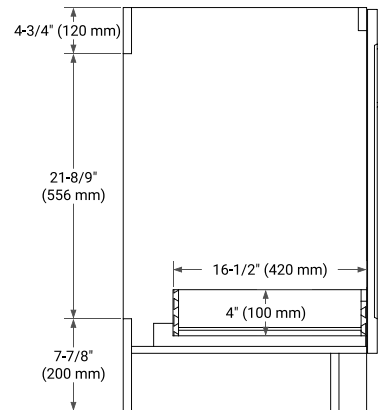

TAYLOR 42" LEFT OFFSET CABINET

BASE CABINET DIMENSIONS

42" W x 21.6" D x 34.5" H

FEATURES

- Solid wood frame & plywood panels
- Dovetail drawers and joints
- Soft closing doors & drawers

HARDWARE FINISHES*

White Grey Midnight Blue

FRONT VIEW

SIDE VIEW

PLAN VIEW

OVERALL DIMENSIONS

43" W x 22" D x 1.5" H

COUNTERTOP OPTIONS

Carrara Marble

EDGE SIDE VIEW

THREE DIMENSIONAL COUNTERTOP VIEW