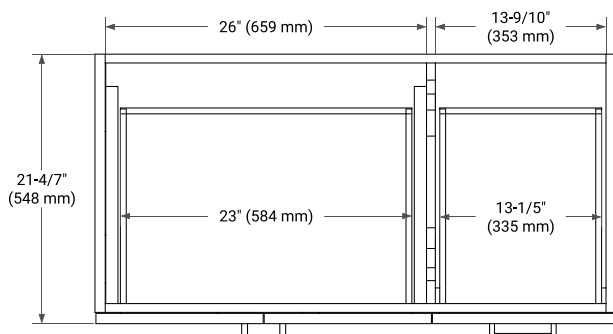

TAYLOR 42" LEFT OFFSET CABINET

BASE CABINET DIMENSIONS

42" W x 21.6" D x 34.5" H

FEATURES

- Solid wood frame & plywood panels
- Dovetail drawers and joints
- Soft closing doors & drawers

HARDWARE FINISHES*

White Grey Midnight Blue

FRONT VIEW

SIDE VIEW

PLAN VIEW

OVERALL DIMENSIONS

43" W x 22" D x 1.5" H

COUNTERTOP OPTIONS

Carrara Marble

EDGE SIDE VIEW

THREE DIMENSIONAL COUNTERTOP VIEW