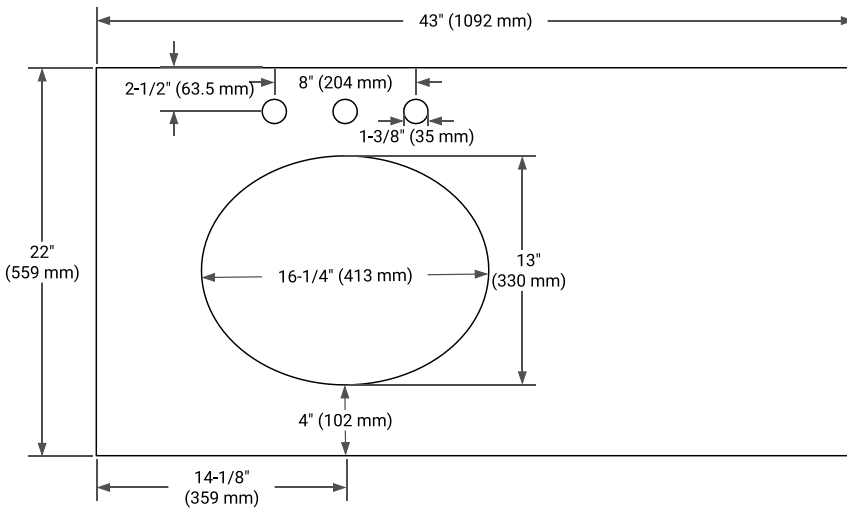

TAYLOR 42" LEFT OFFSET CABINET

BASE CABINET DIMENSIONS

42" W x 21.6" D x 34.5" H

FEATURES

- Solid wood frame & plywood panels
- Dovetail drawers and joints
- Soft closing doors & drawers

HARDWARE FINISHES*

White Grey Midnight Blue

FRONT VIEW

SIDE VIEW

PLAN VIEW

OVERALL DIMENSIONS

43" W x 22" D x 1.5" H

COUNTERTOP OPTIONS

Carrara Marble

White Quartz

FEATURES

- Solid countertop with mitered edges & seams
- Undermount white oval sink
- Pre-drilled for 8" widespread faucet

INCLUDED

- Countertop
- Matching Backsplash
- Oval Sink

COUNTERTOP PLAN VIEW

EDGE SIDE VIEW

THREE DIMENSIONAL COUNTERTOP VIEW