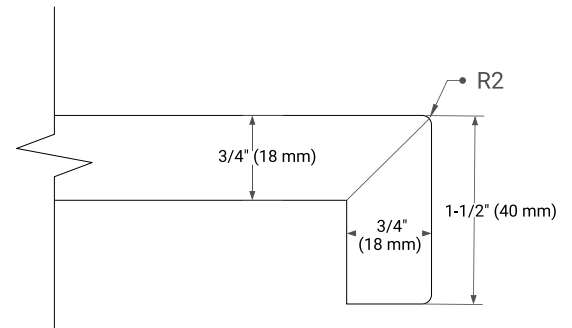

White Grey Midnight Blue

FRONT VIEW

SIDE VIEW

PLAN VIEW

OVERALL DIMENSIONS

43" W x 22" D x 1.5" H

COUNTERTOP OPTIONS

Carrara Marble

White Quartz

FEATURES

- Solid countertop with mitered edges & seams
- Undermount white oval sink
- Pre-drilled for 8" widespread faucet

INCLUDED

- Countertop
- Matching Backsplash
- Oval Sink

COUNTERTOP PLAN VIEW

EDGE SIDE VIEW

THREE DIMENSIONAL COUNTERTOP VIEW