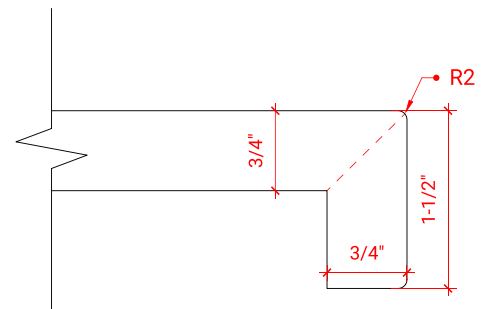

EDGE SIDE VIEW