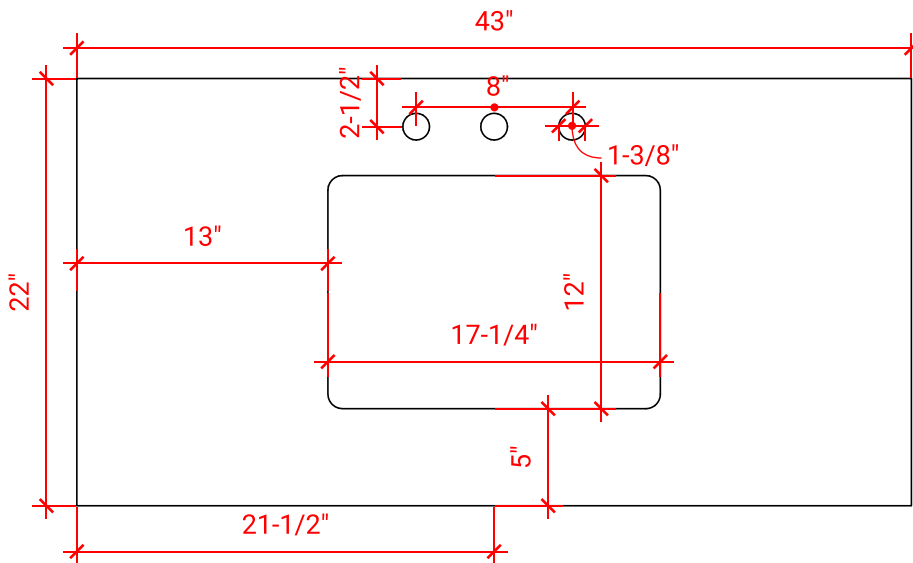

43" SINGLE RECTANGLE SINK COUNTERTOP WITH 1.5 IN. THICKNESS

ARIEL

OVERALL DIMENSIONS

43" W x 22" D x 1.5" H

COUNTERTOP OPTIONS

FEATURES

- Solid countertop with mitered edges & seams
- Undermount white rectangular sink
- Pre-drilled for 8" widespread faucet

INCLUDED

- Countertop
- Matching Backsplash
- Rectangle Sink

COUNTERTOP PLAN VIEW