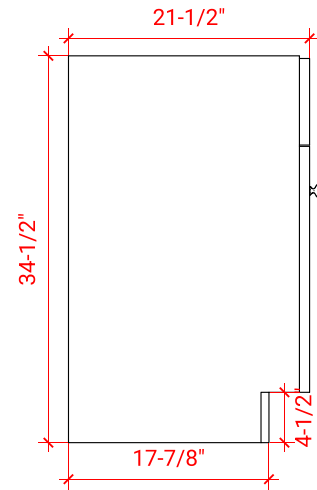

HAMLET 72" DOUBLE SINK BASE CABINET

ARIEL

F072D

BASE CABINET DIMENSIONS

72" W x 21.5" D x 34.5" H

FEATURES

- Solid wood frame & plywood panels
- Dovetail drawers and joints
- Soft closing doors & drawers

HARDWARE FINISHES

Brushed Nickel   Satin Brass   Matte Black   Polished Chrome

AVAILABLE COLORS

White   Grey   Midnight Blue   Black

SIDE VIEW