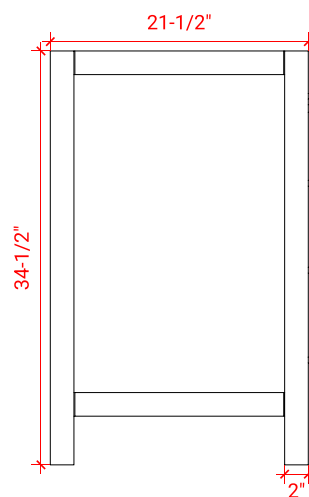

CAMBRIDGE 36" LEFT OFFSET CABINET

ARIEL

A037S-L

BASE CABINET DIMENSIONS

36" W x 21.5" D x 34.5" H

FEATURES

- Solid wood frame & plywood panels
- Dovetail drawers and joints
- Soft closing doors & drawers

HARDWARE FINISHES

Brushed Nickel Satin Brass Matte Black Polished Chrome

AVAILABLE COLORS

White Grey Midnight Blue Espresso

FRONT VIEW

SIDE VIEW

PLAN VIEW

37" LEFT RECTANGLE SINK COUNTERTOP WITH 1.5 IN. THICKNESS

ARIEL

OVERALL DIMENSIONS

37" W x 22" D x 1.5" H

COUNTERTOP OPTIONS

Carrara Marble
CW-037S-L-REC-CT

White Quartz
WQ-037S-L-REC-CT

FEATURES

- Solid countertop with mitered edges & seams
- Undermount white rectangular sink
- Pre-drilled for 8" widespread faucet

INCLUDED

- Countertop
- Matching Backsplash
- Rectangle Sink

COUNTERTOP PLAN VIEW

EDGE SIDE VIEW

THREE DIMENSIONAL COUNTERTOP VIEW