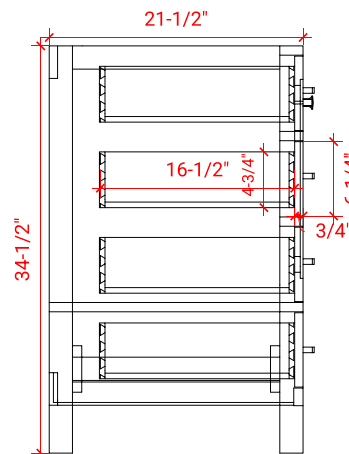

CAMBRIDGE 36" LEFT OFFSET CABINET

ARIEL

A037S-L

BASE CABINET DIMENSIONS

36" W x 21.5" D x 34.5" H

FEATURES

- Solid wood frame & plywood panels
- Dovetail drawers and joints
- Soft closing doors & drawers

HARDWARE FINISHES

Brushed Nickel Satin Brass Matte Black Polished Chrome

AVAILABLE COLORS

White Grey Midnight Blue Espresso

FRONT VIEW

SIDE VIEW

PLAN VIEW

37" LEFT RECTANGLE SINK COUNTERTOP WITH 1.5 IN. THICKNESS

ARIEL

OVERALL DIMENSIONS

37" W x 22" D x 1.5" H

COUNTERTOP OPTIONS

Carrara Marble
CW-037S-L-REC-CT

White Quartz
WQ-037S-L-REC-CT

FEATURES

- Solid countertop with mitered edges & seams
- Undermount white rectangular sink
- Pre-drilled for 8" widespread faucet

INCLUDED

- Countertop
- Matching Backsplash
- Rectangle Sink

COUNTERTOP PLAN VIEW

EDGE SIDE VIEW

THREE DIMENSIONAL COUNTERTOP VIEW