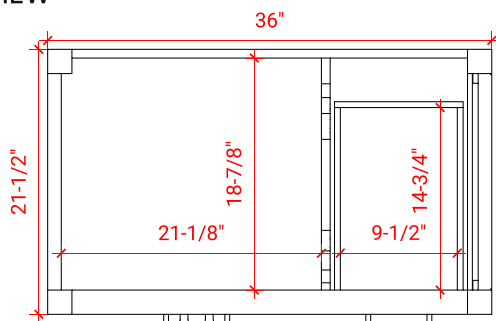

CAMBRIDGE 36" LEFT OFFSET CABINET

ARIEL

A037S-L

BASE CABINET DIMENSIONS

36" W x 21.5" D x 34.5" H

FEATURES

- Solid wood frame & plywood panels
- Dovetail drawers and joints
- Soft closing doors & drawers

HARDWARE FINISHES

Brushed Nickel Satin Brass Matte Black Polished Chrome

AVAILABLE COLORS

White Grey Midnight Blue Espresso

FRONT VIEW

SIDE VIEW

PLAN VIEW

37" LEFT RECTANGLE SINK COUNTERTOP WITH 1.5 IN. THICKNESS

ARIEL

OVERALL DIMENSIONS

37" W x 22" D x 1.5" H

COUNTERTOP OPTIONS

Carrara Marble
CW-037S-L-REC-CT

White Quartz
WQ-037S-L-REC-CT

FEATURES

- Solid countertop with mitered edges & seams
- Undermount white rectangular sink
- Pre-drilled for 8" widespread faucet

INCLUDED

- Countertop
- Matching Backsplash
- Rectangle Sink

COUNTERTOP PLAN VIEW

EDGE SIDE VIEW

THREE DIMENSIONAL COUNTERTOP VIEW