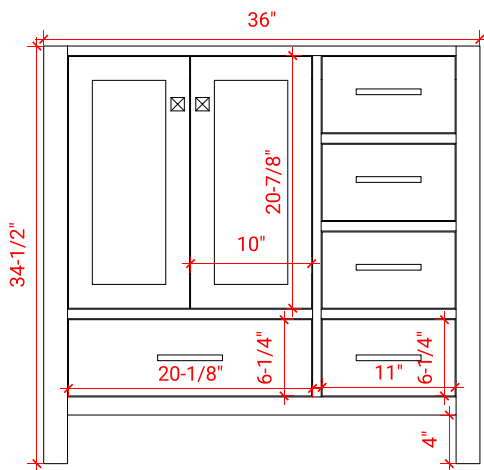

CAMBRIDGE 36" LEFT OFFSET CABINET

ARIEL

A037S-L

BASE CABINET DIMENSIONS

36" W x 21.5" D x 34.5" H

FEATURES

- Solid wood frame & plywood panels
- Dovetail drawers and joints
- Soft closing doors & drawers

HARDWARE FINISHES

Brushed Nickel Satin Brass Matte Black Polished Chrome

AVAILABLE COLORS

White Grey Midnight Blue Espresso

FRONT VIEW

SIDE VIEW

PLAN VIEW

37" LEFT RECTANGLE SINK COUNTERTOP WITH 1.5 IN. THICKNESS

ARIEL

OVERALL DIMENSIONS

37" W x 22" D x 1.5" H

COUNTERTOP OPTIONS

Carrara Marble
CW-037S-L-REC-CT

White Quartz
WQ-037S-L-REC-CT

FEATURES

- Solid countertop with mitered edges & seams
- Undermount white rectangular sink
- Pre-drilled for 8" widespread faucet

INCLUDED

- Countertop
- Matching Backsplash
- Rectangle Sink

COUNTERTOP PLAN VIEW

EDGE SIDE VIEW

THREE DIMENSIONAL COUNTERTOP VIEW