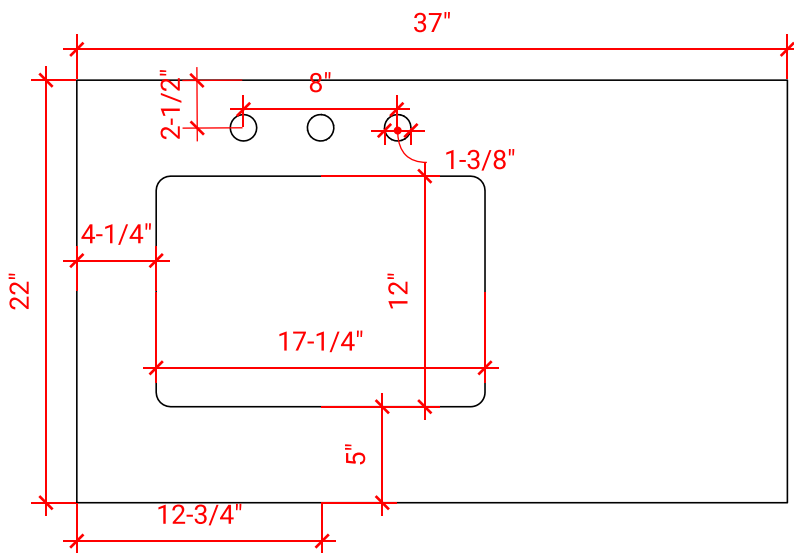

CAMBRIDGE 36" LEFT OFFSET CABINET

ARIEL

A037S-L

BASE CABINET DIMENSIONS

36" W x 21.5" D x 34.5" H

FEATURES

- Solid wood frame & plywood panels
- Dovetail drawers and joints
- Soft closing doors & drawers

HARDWARE FINISHES

OVERALL DIMENSIONS

37" W x 22" D x 1.5" H

COUNTERTOP OPTIONS

Carrara Marble
CW-037S-L-REC-CT

White Quartz
WQ-037S-L-REC-CT

FEATURES

- Solid countertop with mitered edges & seams
- Undermount white rectangular sink
- Pre-drilled for 8" widespread faucet

INCLUDED

- Countertop
- Matching Backsplash
- Rectangle Sink

COUNTERTOP PLAN VIEW

EDGE SIDE VIEW

THREE DIMENSIONAL COUNTERTOP VIEW