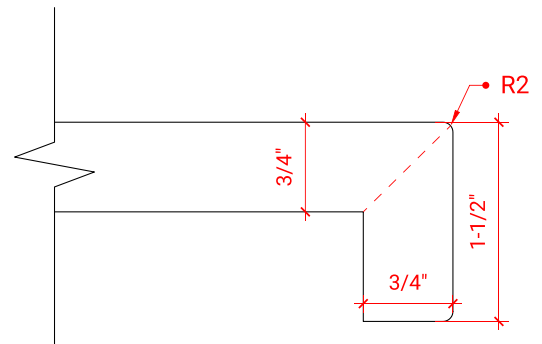

CAMBRIDGE 36" LEFT OFFSET CABINET

ARIEL

A037S-L

BASE CABINET DIMENSIONS

36" W x 21.5" D x 34.5" H

FEATURES

- Solid wood frame & plywood panels
- Dovetail drawers and joints
- Soft closing doors & drawers

HARDWARE FINISHES

OVERALL DIMENSIONS

37" W x 22" D x 1.5" H

COUNTERTOP OPTIONS

Carrara Marble
CW-037S-L-REC-CT

White Quartz
WQ-037S-L-REC-CT

FEATURES

- Solid countertop with mitered edges & seams
- Undermount white rectangular sink
- Pre-drilled for 8" widespread faucet

INCLUDED

- Countertop
- Matching Backsplash
- Rectangle Sink

COUNTERTOP PLAN VIEW

EDGE SIDE VIEW

THREE DIMENSIONAL COUNTERTOP VIEW