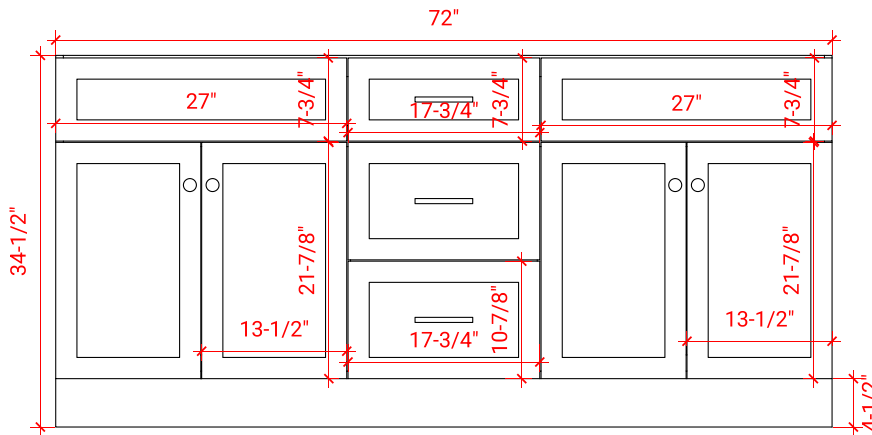

AVAILABLE COLORS

White   Grey   Midnight Blue   Black

FRONT VIEW