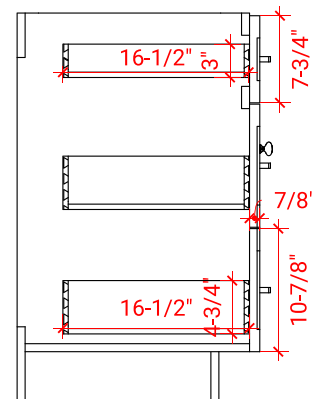

## BASE CABINET DIMENSIONS

72" W x 21.5" D x 34.5" H

# 73" DOUBLE RECTANGLE SINK COUNTERTOP WITH 1.5 IN. THICKNESS

## OVERALL DIMENSIONS

73" W x 22" D x 1.5" H