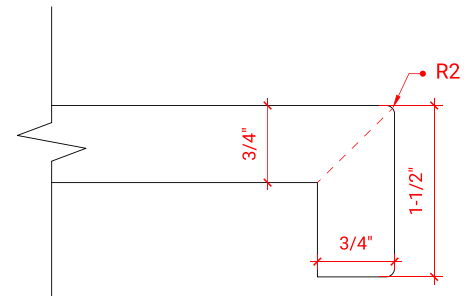

EDGE SIDE VIEW