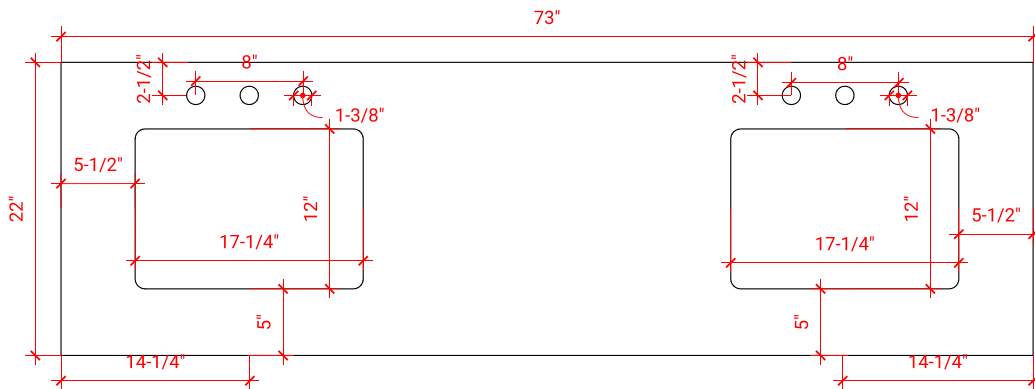

73" DOUBLE RECTANGLE SINK COUNTERTOP WITH 1.5 IN. THICKNESS

ARIEL

OVERALL DIMENSIONS

73" W x 22" D x 1.5" H

COUNTERTOP OPTIONS

FEATURES

- Solid countertop with mitered edges & seams
- Undermount white rectangular sink
- Pre-drilled for 8" widespread faucet

INCLUDED

- Countertop
- Matching Backsplash
- Rectangle Sinks

COUNTERTOP PLAN VIEW