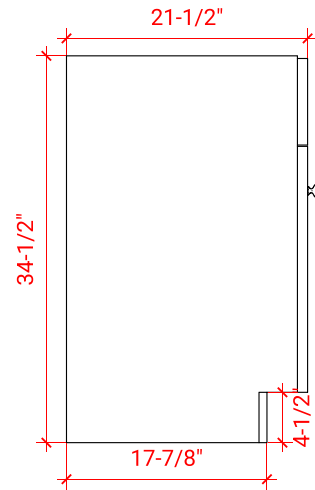

HAMLET 72" DOUBLE SINK BASE CABINET

ARIEL

F072D

BASE CABINET DIMENSIONS

72" W x 21.5" D x 34.5" H

FEATURES

- Solid wood frame & plywood panels
- Dovetail drawers and joints
- Soft closing doors & drawers

HARDWARE FINISHES

Brushed Nickel   Satin Brass   Matte Black   Polished Chrome

AVAILABLE COLORS

White   Grey   Midnight Blue   Black

SIDE VIEW