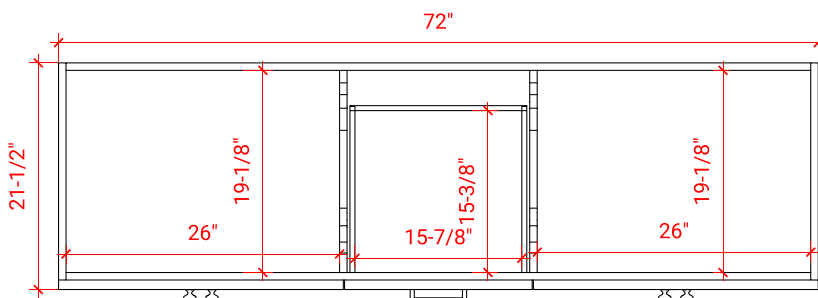

HAMLET 72" DOUBLE SINK BASE CABINET

ARIEL

F072D

BASE CABINET DIMENSIONS

72" W x 21.5" D x 34.5" H

FEATURES

- Solid wood frame & plywood panels
- Dovetail drawers and joints
- Soft closing doors & drawers

HARDWARE FINISHES

Brushed Nickel   Satin Brass   Matte Black   Polished Chrome

AVAILABLE COLORS

White   Grey   Midnight Blue   Black

PLAN VIEW