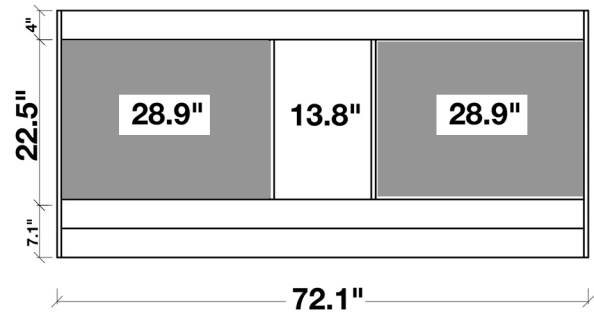

ARIEL

HAMLET 72" DOUBLE SINK VANITY

MODEL: F073D-AB

Cabinet Size 72"W x 21.5"D x 33.5"H

Features

- Solid Wood Construction
- Four Soft-Closing Doors
- Three Full-Extension, Dove-Tail Construction, Soft-Closing Drawers
- Satin Nickel Finish Hardware

COLLECTION:

ARIEL HAMLET

FRONT

BACK VIEW

SIDE VIEW