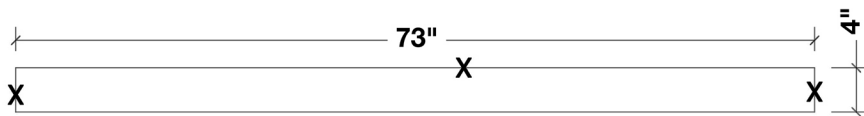

ARIEL

ABSOLUTE BLACK GRANITE COUNTERTOP

MODEL: F073D-AB-CT

Dimensions

73"W x 22"D x 1.5"H

Features

- Absolute Black Granite Countertop w/ 1.5" Edge and Matching Backsplash
- Countertop Pre-Drilled for 8" Widespread Faucets
- Two Ceramic, Rectangular, UPC Certified Under-Mount Sinks
- Matching Backsplash Included

All stone tops are finished by hand, pre-drilled for 8" widespread faucets, and double-sealed for scratch resistance and long term durability.

BACKSPLASH

TOP VIEW