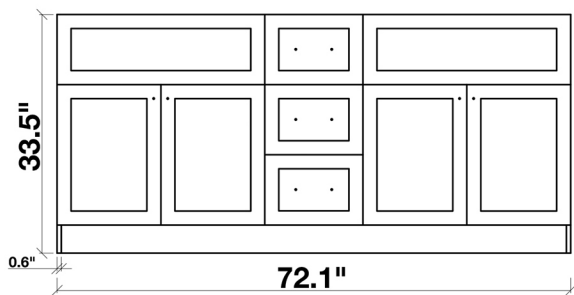

ARIEL

HAMLET 72" DOUBLE SINK VANITY

MODEL: F073D-AB

Cabinet Size 72"W x 21.5"D x 33.5"H

Features

- Solid Wood Construction
- Four Soft-Closing Doors
- Three Full-Extension, Dove-Tail Construction, Soft-Closing Drawers
- Satin Nickel Finish Hardware

COLLECTION:

ARIEL HAMLET

FRONT

BACK VIEW

SIDE VIEW