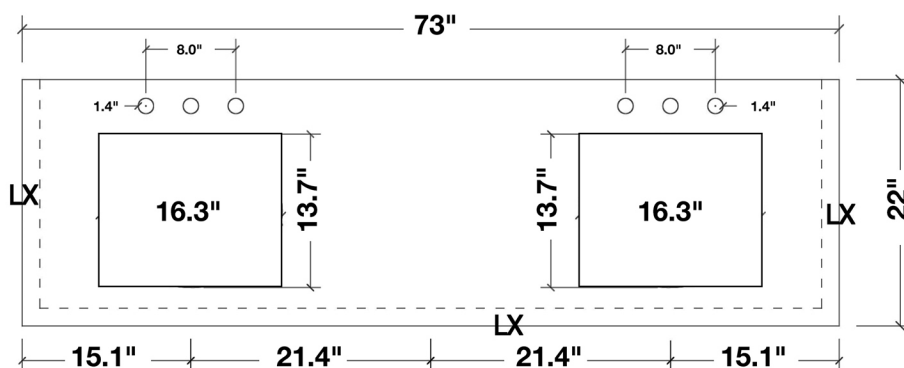

ARIEL

HAMLET 72" DOUBLE SINK VANITY

MODEL: F073D-AB

Cabinet Size 72"W x 21.5"D x 33.5"H

Features

- Solid Wood Construction
- Four Soft-Closing Doors
- Three Full-Extension, Dove-Tail Construction, Soft-Closing Drawers
- Satin Nickel Finish Hardware

Dimensions

73"W x 22"D x 1.5"H

Features

- Absolute Black Granite Countertop w/ 1.5" Edge and Matching Backsplash
- Countertop Pre-Drilled for 8" Widespread Faucets
- Two Ceramic, Rectangular, UPC Certified Under-Mount Sinks
- Matching Backsplash Included

All stone tops are finished by hand, pre-drilled for 8" widespread faucets, and double-sealed for scratch resistance and long term durability.

BACKSPLASH

TOP VIEW

1.5" EDGE SIDE VIEW