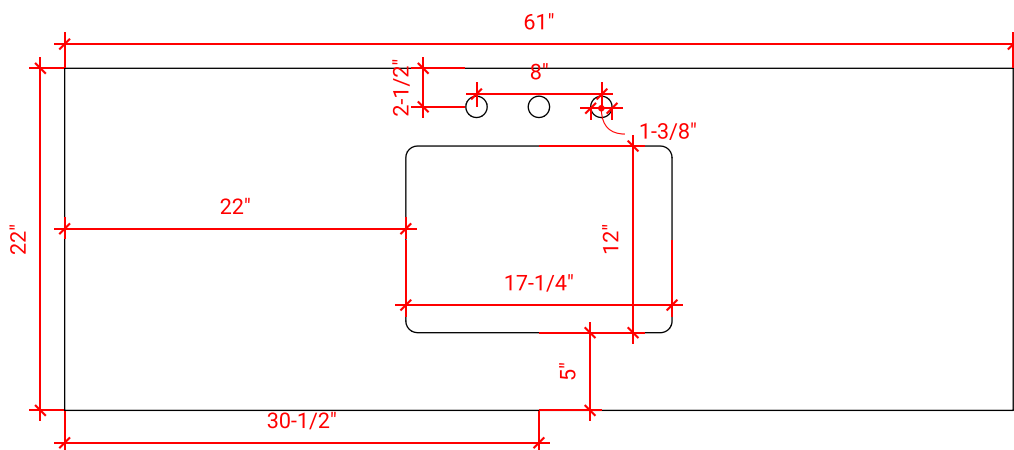

61" SINGLE RECTANGLE SINK COUNTERTOP WITH 1.5 IN. THICKNESS

ARIEL

OVERALL DIMENSIONS

61" W x 22" D x 1.5" H

COUNTERTOP OPTIONS

FEATURES

- Solid countertop with mitered edges & seams
- Undermount white rectangular sink
- Pre-drilled for 8" widespread faucet

INCLUDED

- Countertop
- Matching Backsplash
- Rectangle Sink

COUNTERTOP PLAN VIEW