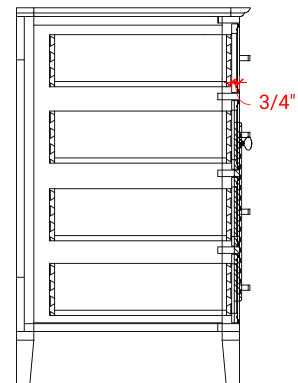

KENSINGTON 60" SINGLE SINK BASE CABINET

ARIEL

D061S

BASE CABINET DIMENSIONS

60" W x 21.5" D x 34.5" H

FEATURES

- Solid wood frame & plywood panels
- Dovetail drawers and joints
- Soft closing doors & drawers

HARDWARE FINISHES

Brushed Nickel   Satin Brass   Matte Black   Polished Chrome

AVAILABLE COLORS

White   Grey   Midnight Blue   Espresso

FRONT VIEW

SIDE VIEW

PLAN VIEW