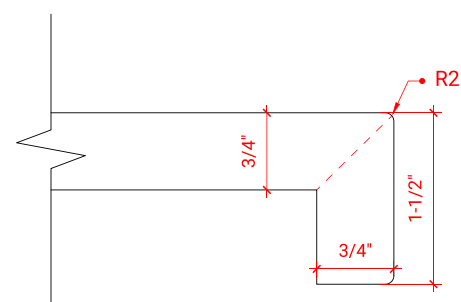

EDGE SIDE VIEW