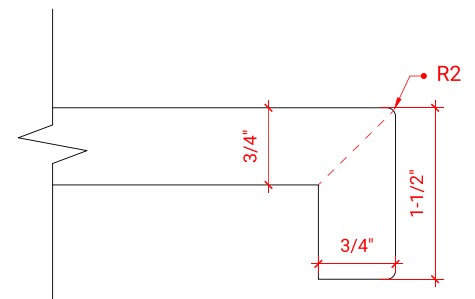

KENSINGTON 54" SINGLE SINK BASE CABINET

ARIEL

D055S

BASE CABINET DIMENSIONS

54" W x 21.5" D x 34.5" H

FEATURES

- Solid wood frame & plywood panels
- Dovetail drawers and joints
- Soft closing doors & drawers

55" W x 22" D x 1.5" H

COUNTERTOP OPTIONS

Carrara Marble
CW-055S-OVL-CT

White Quartz
WQ-055S-OVL-CT

FEATURES

- Solid countertop with mitered edges & seams
- Undermount white oval sink
- Pre-drilled for 8" widespread faucet

INCLUDED

- Countertop
- Matching Backsplash
- Oval Sink

COUNTERTOP PLAN VIEW

EDGE SIDE VIEW

THREE DIMENSIONAL COUNTERTOP VIEW

55" SINGLE RECTANGLE SINK COUNTERTOP WITH 1.5 IN. THICKNESS

ARIEL

OVERALL DIMENSIONS

55" W x 22" D x 1.5" H

COUNTERTOP OPTIONS

Carrara Marble
CW-055S-REC-CT

White Quartz
WQ-055S-REC-CT

FEATURES

- Solid countertop with mitered edges & seams
- Undermount white rectangular sink
- Pre-drilled for 8" widespread faucet