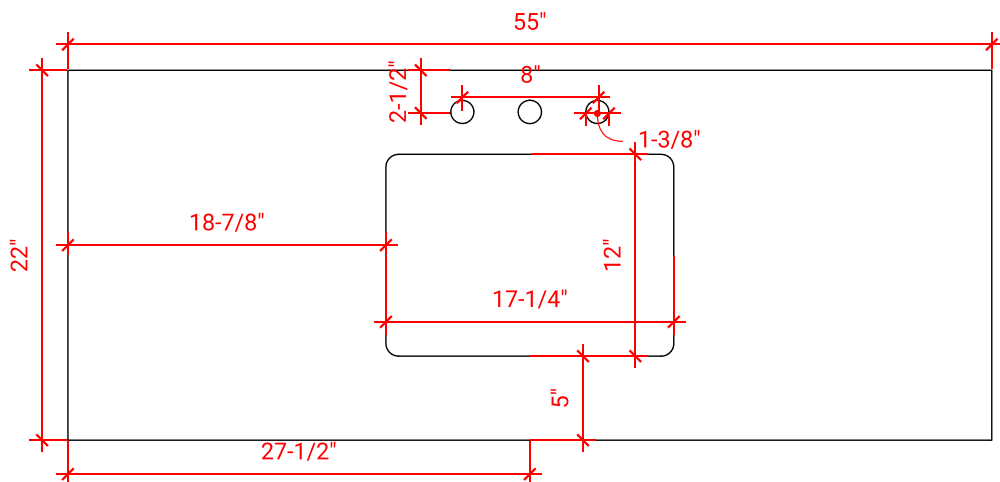

KENSINGTON 54" SINGLE SINK BASE CABINET

ARIEL

D055S

BASE CABINET DIMENSIONS

54" W x 21.5" D x 34.5" H

FEATURES

- Solid wood frame & plywood panels
- Dovetail drawers and joints
- Soft closing doors & drawers

INCLUDED

- Countertop
- Matching Backsplash
- Oval Sink

COUNTERTOP PLAN VIEW

EDGE SIDE VIEW

THREE DIMENSIONAL COUNTERTOP VIEW

55" SINGLE RECTANGLE SINK COUNTERTOP WITH 1.5 IN. THICKNESS

ARIEL

OVERALL DIMENSIONS

55" W x 22" D x 1.5" H

COUNTERTOP OPTIONS

Carrara Marble
CW-055S-REC-CT

White Quartz
WQ-055S-REC-CT

FEATURES

- Solid countertop with mitered edges & seams
- Undermount white rectangular sink
- Pre-drilled for 8" widespread faucet

INCLUDED

- Countertop
- Matching Backsplash
- Rectangle Sink

COUNTERTOP PLAN VIEW

EDGE SIDE VIEW

THREE DIMENSIONAL COUNTERTOP VIEW