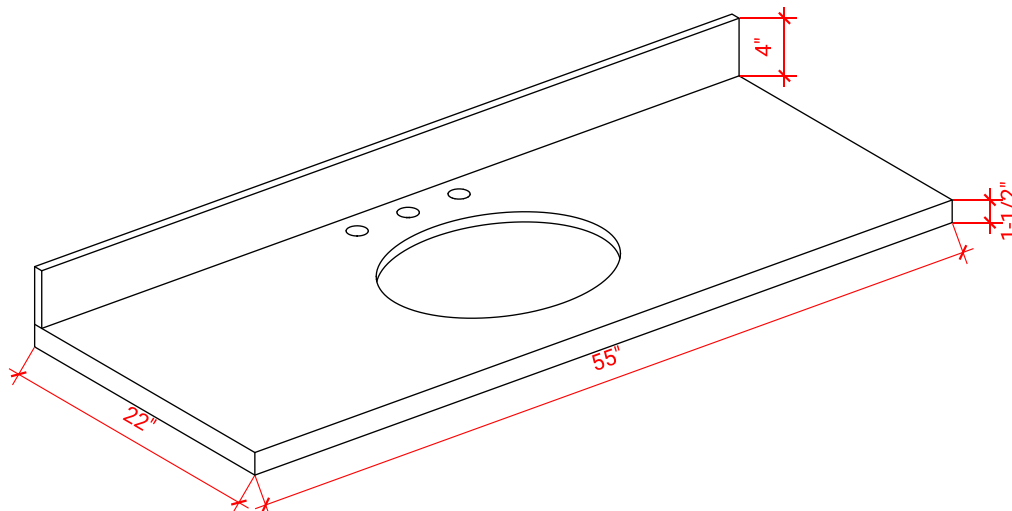

55" W x 22" D x 1.5" H

COUNTERTOP OPTIONS

Carrara Marble
CW-055S-OVL-CT

White Quartz
WQ-055S-OVL-CT

FEATURES

- Solid countertop with mitered edges & seams
- Undermount white oval sink
- Pre-drilled for 8" widespread faucet

INCLUDED

- Countertop
- Matching Backsplash
- Oval Sink

COUNTERTOP PLAN VIEW

EDGE SIDE VIEW

THREE DIMENSIONAL COUNTERTOP VIEW

55" SINGLE RECTANGLE SINK COUNTERTOP WITH 1.5 IN. THICKNESS

ARIEL

OVERALL DIMENSIONS

55" W x 22" D x 1.5" H

COUNTERTOP OPTIONS

Carrara Marble
CW-055S-REC-CT

White Quartz
WQ-055S-REC-CT

FEATURES

- Solid countertop with mitered edges & seams
- Undermount white rectangular sink
- Pre-drilled for 8" widespread faucet

INCLUDED

- Countertop
- Matching Backsplash
- Rectangle Sink

COUNTERTOP PLAN VIEW

EDGE SIDE VIEW

THREE DIMENSIONAL COUNTERTOP VIEW