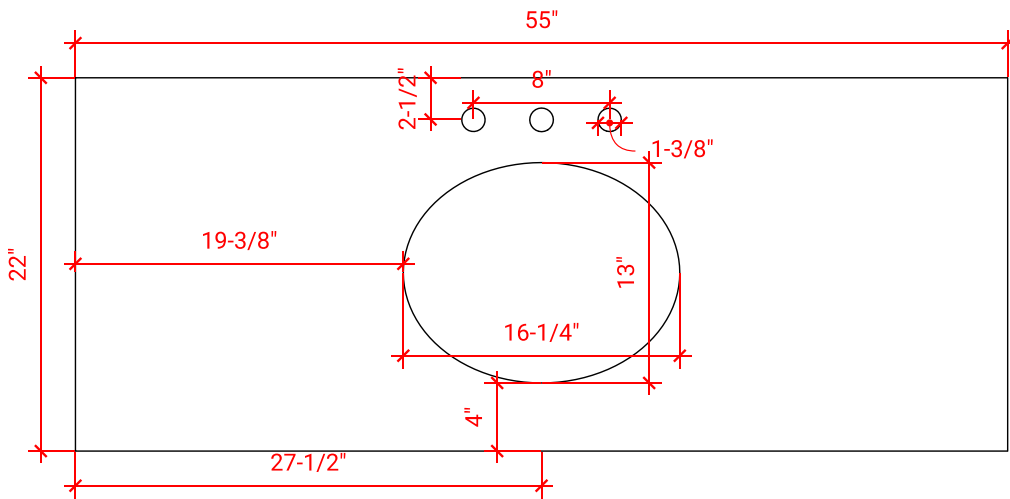

KENSINGTON 54" SINGLE SINK BASE CABINET

ARIEL

D055S

BASE CABINET DIMENSIONS

54" W x 21.5" D x 34.5" H

FEATURES

- Solid wood frame & plywood panels
- Dovetail drawers and joints
- Soft closing doors & drawers

55" W x 22" D x 1.5" H

COUNTERTOP OPTIONS

Carrara Marble
CW-055S-OVL-CT

White Quartz
WQ-055S-OVL-CT

FEATURES

- Solid countertop with mitered edges & seams
- Undermount white oval sink
- Pre-drilled for 8" widespread faucet

INCLUDED

- Countertop
- Matching Backsplash
- Oval Sink

COUNTERTOP PLAN VIEW

EDGE SIDE VIEW

THREE DIMENSIONAL COUNTERTOP VIEW

55" SINGLE RECTANGLE SINK COUNTERTOP WITH 1.5 IN. THICKNESS

ARIEL

OVERALL DIMENSIONS

55" W x 22" D x 1.5" H

COUNTERTOP OPTIONS

Carrara Marble
CW-055S-REC-CT

White Quartz
WQ-055S-REC-CT

FEATURES

- Solid countertop with mitered edges & seams
- Undermount white rectangular sink
- Pre-drilled for 8" widespread faucet