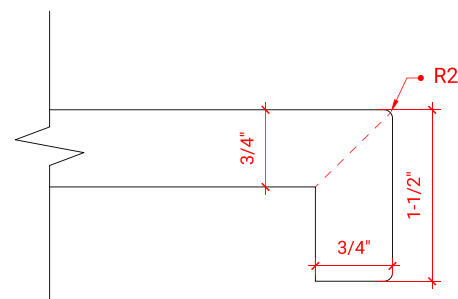

INCLUDED

- Countertop
- Matching Backsplash
- Oval Sink

COUNTERTOP PLAN VIEW

EDGE SIDE VIEW

THREE DIMENSIONAL COUNTERTOP VIEW

55" SINGLE RECTANGLE SINK COUNTERTOP WITH 1.5 IN. THICKNESS

ARIEL

OVERALL DIMENSIONS

55" W x 22" D x 1.5" H

COUNTERTOP OPTIONS

Carrara Marble
CW-055S-REC-CT

White Quartz
WQ-055S-REC-CT

FEATURES

- Solid countertop with mitered edges & seams
- Undermount white rectangular sink
- Pre-drilled for 8" widespread faucet

INCLUDED

- Countertop
- Matching Backsplash
- Rectangle Sink

COUNTERTOP PLAN VIEW

EDGE SIDE VIEW

THREE DIMENSIONAL COUNTERTOP VIEW