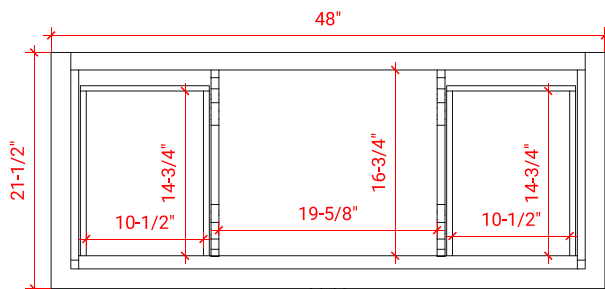

KENSINGTON 48" SINGLE SINK BASE CABINET

ARIEL

D049S

BASE CABINET DIMENSIONS

48" W x 21.5" D x 34.5" H

FEATURES

- Solid wood frame & plywood panels
- Dovetail drawers and joints
- Soft closing doors & drawers

HARDWARE FINISHES

Brushed Nickel   Satin Brass   Matte Black   Polished Chrome

AVAILABLE COLORS

White   Grey   Midnight Blue   Espresso

FRONT VIEW

SIDE VIEW

PLAN VIEW