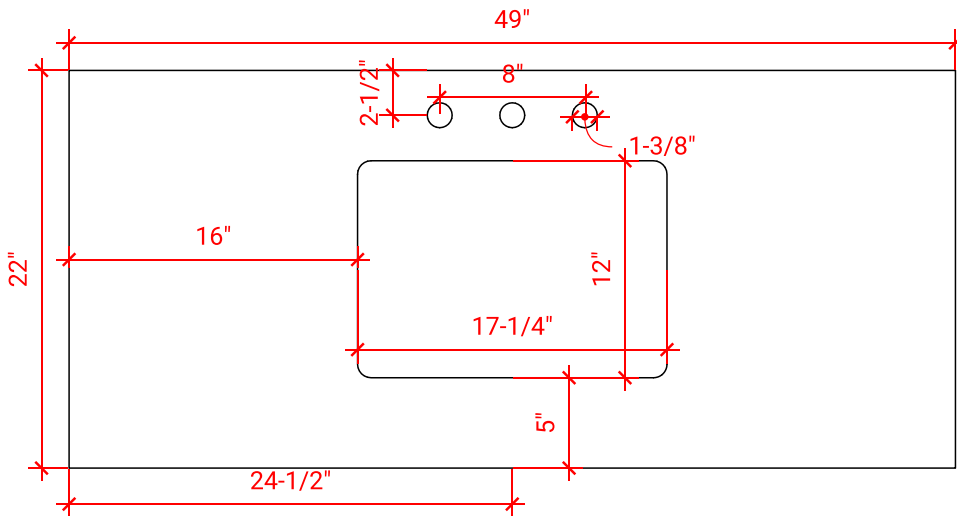

ARIEL

OVERALL DIMENSIONS

49" W x 22" D x 0.75" H

COUNTERTOP OPTIONS

Carrara Marble
CW2-049S-REC-CT

FEATURES

- Solid countertop with mitered edges & seams
- Undermount white rectangular sink
- Pre-drilled for 8" widespread faucet

INCLUDED

- Countertop
- Matching Backsplash
- Rectangle Sink

COUNTERTOP PLAN VIEW

EDGE SIDE VIEW

THREE DIMENSIONAL COUNTERTOP VIEW

49" SINGLE OVAL SINK COUNTERTOP WITH 1.5 IN. THICKNESS

ARIEL

OVERALL DIMENSIONS

INCLUDED

- Countertop
- Matching Backsplash
- Oval Sink

COUNTERTOP PLAN VIEW

EDGE SIDE VIEW

THREE DIMENSIONAL COUNTERTOP VIEW

49" SINGLE RECTANGLE SINK COUNTERTOP WITH 1.5 IN. THICKNESS

ARIEL

OVERALL DIMENSIONS

INCLUDED

- Countertop
- Matching Backsplash
- Rectangle Sink

COUNTERTOP PLAN VIEW

EDGE SIDE VIEW

THREE DIMENSIONAL COUNTERTOP VIEW