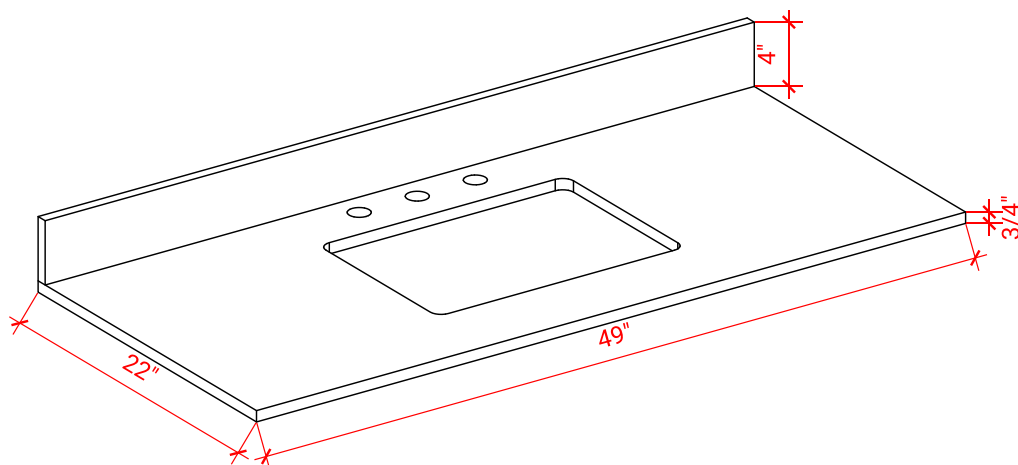

ARIEL

OVERALL DIMENSIONS

49" W x 22" D x 0.75" H

COUNTERTOP OPTIONS

Carrara Marble
CW2-049S-REC-CT

FEATURES

- Solid countertop with mitered edges & seams
- Undermount white rectangular sink
- Pre-drilled for 8" widespread faucet

INCLUDED

- Countertop
- Matching Backsplash
- Rectangle Sink

COUNTERTOP PLAN VIEW

EDGE SIDE VIEW

THREE DIMENSIONAL COUNTERTOP VIEW

49" SINGLE OVAL SINK COUNTERTOP WITH 1.5 IN. THICKNESS

ARIEL

OVERALL DIMENSIONS

INCLUDED

- Countertop
- Matching Backsplash
- Oval Sink

COUNTERTOP PLAN VIEW

EDGE SIDE VIEW

THREE DIMENSIONAL COUNTERTOP VIEW

49" SINGLE RECTANGLE SINK COUNTERTOP WITH 1.5 IN. THICKNESS

ARIEL

OVERALL DIMENSIONS

INCLUDED

- Countertop
- Matching Backsplash
- Rectangle Sink

COUNTERTOP PLAN VIEW

EDGE SIDE VIEW

THREE DIMENSIONAL COUNTERTOP VIEW