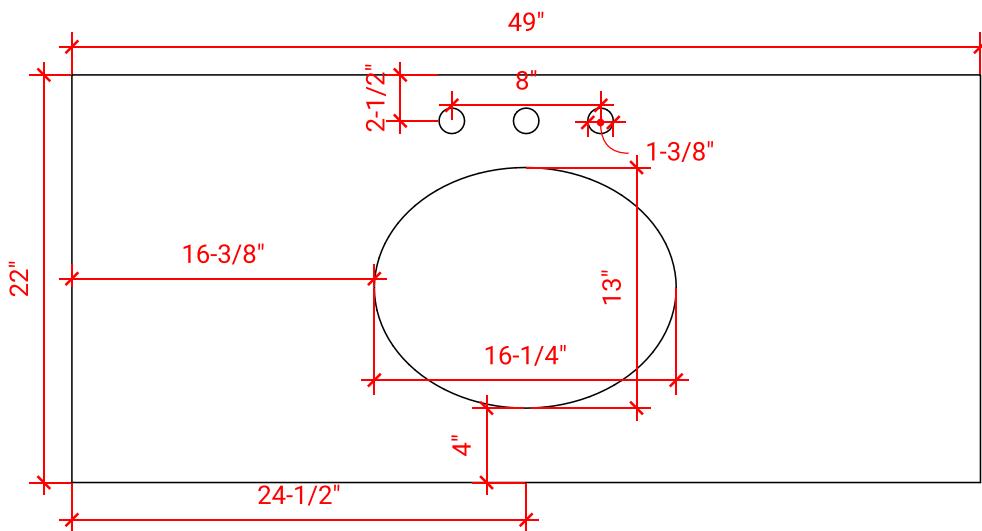

ARIEL

OVERALL DIMENSIONS

49" W x 22" D x 0.75" H

COUNTERTOP OPTIONS

Carrara Marble
CW2-049S-REC-CT

FEATURES

- Solid countertop with mitered edges & seams
- Undermount white rectangular sink
- Pre-drilled for 8" widespread faucet

INCLUDED

- Countertop
- Matching Backsplash
- Rectangle Sink

COUNTERTOP PLAN VIEW

EDGE SIDE VIEW

THREE DIMENSIONAL COUNTERTOP VIEW

49" SINGLE OVAL SINK COUNTERTOP WITH 1.5 IN. THICKNESS

ARIEL

OVERALL DIMENSIONS

49" W x 22" D x 1.5" H

COUNTERTOP OPTIONS

Carrara Marble
CW-049S-OVL-CT

White Quartz
WQ-049S-OVL-CT

FEATURES

- Solid countertop with mitered edges & seams
- Undermount white oval sink
- Pre-drilled for 8" widespread faucet

INCLUDED

- Countertop
- Matching Backsplash
- Oval Sink

COUNTERTOP PLAN VIEW

EDGE SIDE VIEW

THREE DIMENSIONAL COUNTERTOP VIEW

49" SINGLE RECTANGLE SINK COUNTERTOP WITH 1.5 IN. THICKNESS

ARIEL

OVERALL DIMENSIONS