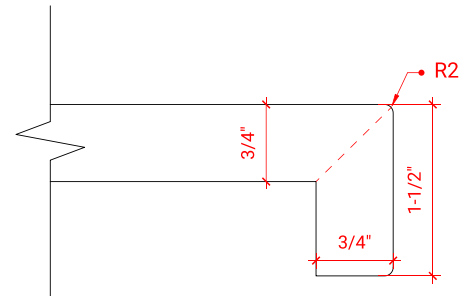

ARIEL

OVERALL DIMENSIONS

49" W x 22" D x 0.75" H

COUNTERTOP OPTIONS

Carrara Marble
CW2-049S-REC-CT

FEATURES

- Solid countertop with mitered edges & seams
- Undermount white rectangular sink
- Pre-drilled for 8" widespread faucet

INCLUDED

- Countertop
- Matching Backsplash
- Oval Sink

COUNTERTOP PLAN VIEW

EDGE SIDE VIEW

THREE DIMENSIONAL COUNTERTOP VIEW

49" SINGLE RECTANGLE SINK COUNTERTOP WITH 1.5 IN. THICKNESS

ARIEL

OVERALL DIMENSIONS

49" W x 22" D x 1.5" H

COUNTERTOP OPTIONS

Carrara Marble
CW-049S-REC-CT

White Quartz
WQ-049S-REC-CT

FEATURES

- Solid countertop with mitered edges & seams
- Undermount white rectangular sink
- Pre-drilled for 8" widespread faucet

INCLUDED

- Countertop
- Matching Backsplash
- Rectangle Sink

COUNTERTOP PLAN VIEW

EDGE SIDE VIEW

THREE DIMENSIONAL COUNTERTOP VIEW