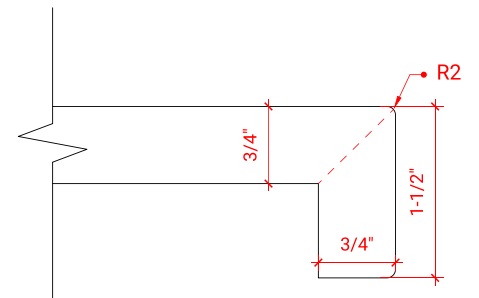

ARIEL

OVERALL DIMENSIONS

49" W x 22" D x 0.75" H

COUNTERTOP OPTIONS

Carrara Marble
CW2-049S-REC-CT

FEATURES

- Solid countertop with mitered edges & seams
- Undermount white rectangular sink
- Pre-drilled for 8" widespread faucet

INCLUDED

- Countertop
- Matching Backsplash
- Rectangle Sink

COUNTERTOP PLAN VIEW

EDGE SIDE VIEW

THREE DIMENSIONAL COUNTERTOP VIEW

49" SINGLE OVAL SINK COUNTERTOP WITH 1.5 IN. THICKNESS

ARIEL

OVERALL DIMENSIONS

49" W x 22" D x 1.5" H

COUNTERTOP OPTIONS

Carrara Marble
CW-049S-OVL-CT

White Quartz
WQ-049S-OVL-CT

FEATURES

- Solid countertop with mitered edges & seams
- Undermount white oval sink
- Pre-drilled for 8" widespread faucet

INCLUDED

- Countertop
- Matching Backsplash
- Oval Sink

COUNTERTOP PLAN VIEW

EDGE SIDE VIEW

THREE DIMENSIONAL COUNTERTOP VIEW

49" SINGLE RECTANGLE SINK COUNTERTOP WITH 1.5 IN. THICKNESS

ARIEL

OVERALL DIMENSIONS