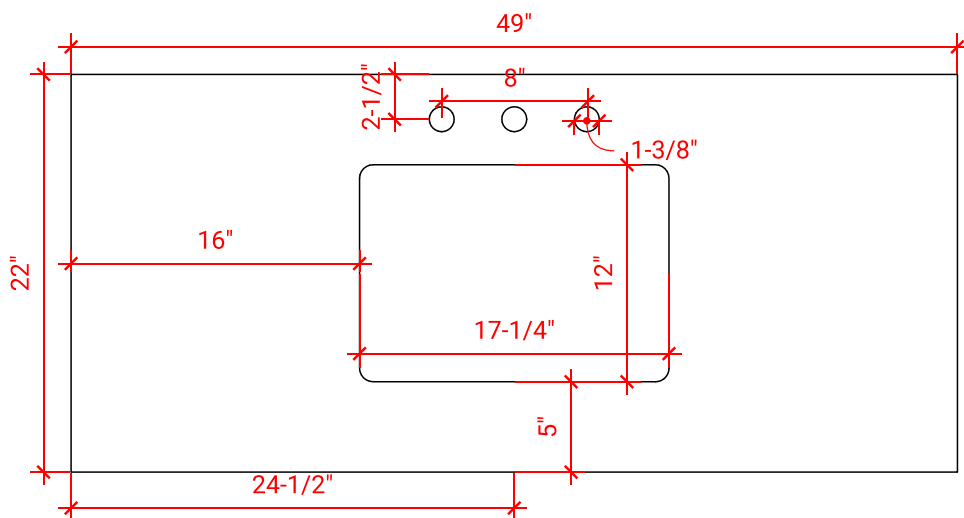

KENSINGTON 48" SINGLE SINK BASE CABINET

ARIEL

D049S

BASE CABINET DIMENSIONS

48" W x 21.5" D x 34.5" H

FEATURES

- Solid wood frame & plywood panels
- Dovetail drawers and joints
- Soft closing doors & drawers

ARIEL

OVERALL DIMENSIONS

49" W x 22" D x 0.75" H

COUNTERTOP OPTIONS

Carrara Marble
CW2-049S-REC-CT

FEATURES

- Solid countertop with mitered edges & seams
- Undermount white rectangular sink
- Pre-drilled for 8" widespread faucet

INCLUDED

- Countertop
- Matching Backsplash
- Rectangle Sink

COUNTERTOP PLAN VIEW

EDGE SIDE VIEW

THREE DIMENSIONAL COUNTERTOP VIEW

49" SINGLE OVAL SINK COUNTERTOP WITH 1.5 IN. THICKNESS

ARIEL

OVERALL DIMENSIONS

INCLUDED

- Countertop
- Matching Backsplash
- Oval Sink

COUNTERTOP PLAN VIEW

EDGE SIDE VIEW

THREE DIMENSIONAL COUNTERTOP VIEW

49" SINGLE RECTANGLE SINK COUNTERTOP WITH 1.5 IN. THICKNESS

ARIEL

OVERALL DIMENSIONS