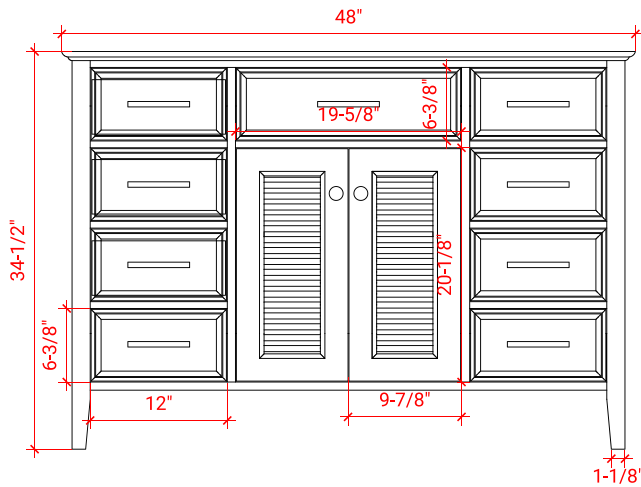

KENSINGTON 48" SINGLE SINK BASE CABINET

ARIEL

D049S

BASE CABINET DIMENSIONS

48" W x 21.5" D x 34.5" H

FEATURES

- Solid wood frame & plywood panels
- Dovetail drawers and joints
- Soft closing doors & drawers

HARDWARE FINISHES

Brushed Nickel   Satin Brass   Matte Black   Polished Chrome

AVAILABLE COLORS

White   Grey   Midnight Blue   Espresso

FRONT VIEW

SIDE VIEW

PLAN VIEW