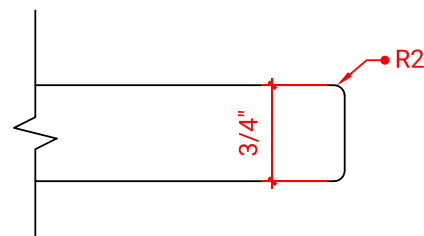

ARIEL

OVERALL DIMENSIONS

49" W x 22" D x 0.75" H

COUNTERTOP OPTIONS

Carrara Marble
CW2-049S-REC-CT

FEATURES

- Solid countertop with mitered edges & seams
- Undermount white rectangular sink
- Pre-drilled for 8" widespread faucet

INCLUDED

- Countertop
- Matching Backsplash
- Rectangle Sink

COUNTERTOP PLAN VIEW

EDGE SIDE VIEW

THREE DIMENSIONAL COUNTERTOP VIEW

49" SINGLE OVAL SINK COUNTERTOP WITH 1.5 IN. THICKNESS

ARIEL

OVERALL DIMENSIONS

INCLUDED

- Countertop
- Matching Backsplash
- Oval Sink

COUNTERTOP PLAN VIEW

EDGE SIDE VIEW

THREE DIMENSIONAL COUNTERTOP VIEW

49" SINGLE RECTANGLE SINK COUNTERTOP WITH 1.5 IN. THICKNESS

ARIEL

OVERALL DIMENSIONS