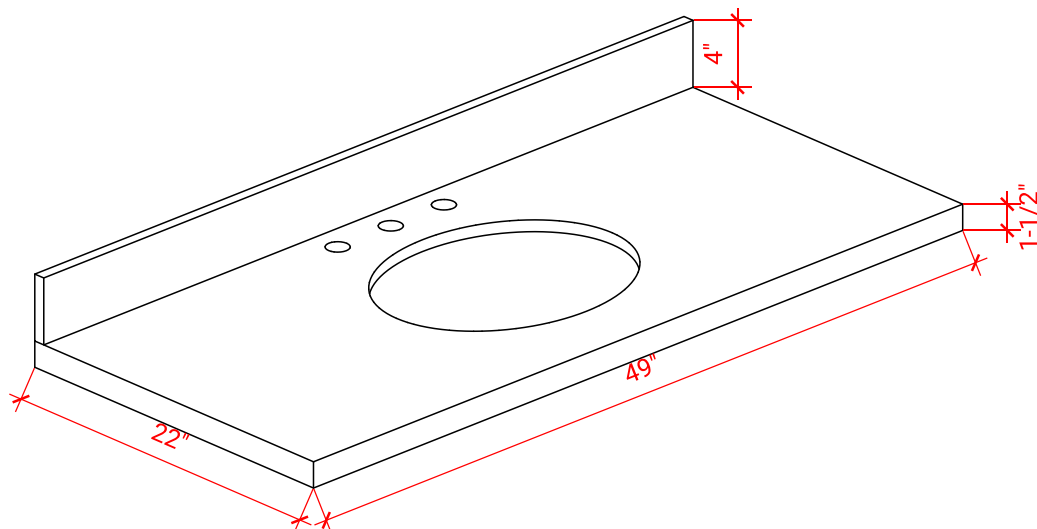

ARIEL

OVERALL DIMENSIONS

49" W x 22" D x 0.75" H

COUNTERTOP OPTIONS

Carrara Marble
CW2-049S-REC-CT

FEATURES

- Solid countertop with mitered edges & seams
- Undermount white rectangular sink
- Pre-drilled for 8" widespread faucet

INCLUDED

- Countertop
- Matching Backsplash
- Rectangle Sink

COUNTERTOP PLAN VIEW

EDGE SIDE VIEW

THREE DIMENSIONAL COUNTERTOP VIEW

49" SINGLE OVAL SINK COUNTERTOP WITH 1.5 IN. THICKNESS

ARIEL

OVERALL DIMENSIONS

INCLUDED

- Countertop
- Matching Backsplash
- Oval Sink

COUNTERTOP PLAN VIEW

EDGE SIDE VIEW

THREE DIMENSIONAL COUNTERTOP VIEW

49" SINGLE RECTANGLE SINK COUNTERTOP WITH 1.5 IN. THICKNESS

ARIEL

OVERALL DIMENSIONS

INCLUDED

- Countertop
- Matching Backsplash
- Rectangle Sink

COUNTERTOP PLAN VIEW

EDGE SIDE VIEW

THREE DIMENSIONAL COUNTERTOP VIEW