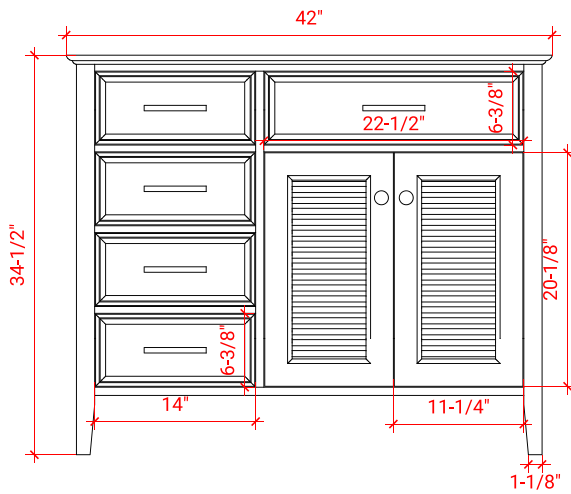

PLAN VIEW

AVAILABLE COLORS

White   Grey   Midnight Blue   Espresso

FRONT VIEW