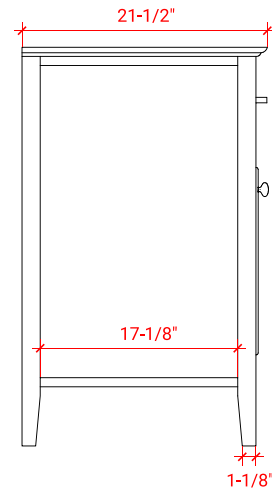

KENSINGTON 42" RIGHT OFFSET CABINET

ARIEL

D043S-R

BASE CABINET DIMENSIONS

42" W x 21.5" D x 34.5" H

FEATURES

- Solid wood frame & plywood panels
- Dovetail drawers and joints
- Soft closing doors & drawers

HARDWARE FINISHES

Brushed Nickel   Satin Brass   Matte Black   Polished Chrome

AVAILABLE COLORS

White   Grey   Midnight Blue   Espresso

SIDE VIEW