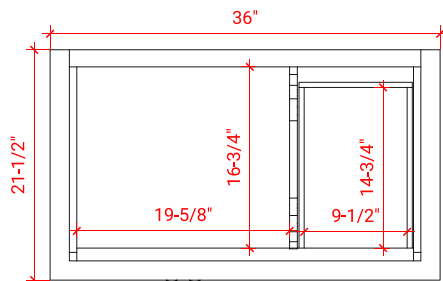

KENSINGTON 36" LEFT OFFSET CABINET

ARIEL

D037S-L

BASE CABINET DIMENSIONS

36" W x 21.5" D x 34.5" H

FEATURES

- Solid wood frame & plywood panels
- Dovetail drawers and joints
- Soft closing doors & drawers

HARDWARE FINISHES

Brushed Nickel Satin Brass Matte Black Polished Chrome

AVAILABLE COLORS

White Grey Midnight Blue Espresso

FRONT VIEW

SIDE VIEW

PLAN VIEW

37" LEFT RECTANGLE SINK COUNTERTOP WITH 1.5 IN. THICKNESS

ARIEL

OVERALL DIMENSIONS

37" W x 22" D x 1.5" H

COUNTERTOP OPTIONS

Carrara Marble
CW-037S-L-REC-CT

White Quartz
WQ-037S-L-REC-CT

FEATURES

- Solid countertop with mitered edges & seams
- Undermount white rectangular sink
- Pre-drilled for 8" widespread faucet

INCLUDED

- Countertop
- Matching Backsplash
- Rectangle Sink

COUNTERTOP PLAN VIEW

EDGE SIDE VIEW

THREE DIMENSIONAL COUNTERTOP VIEW