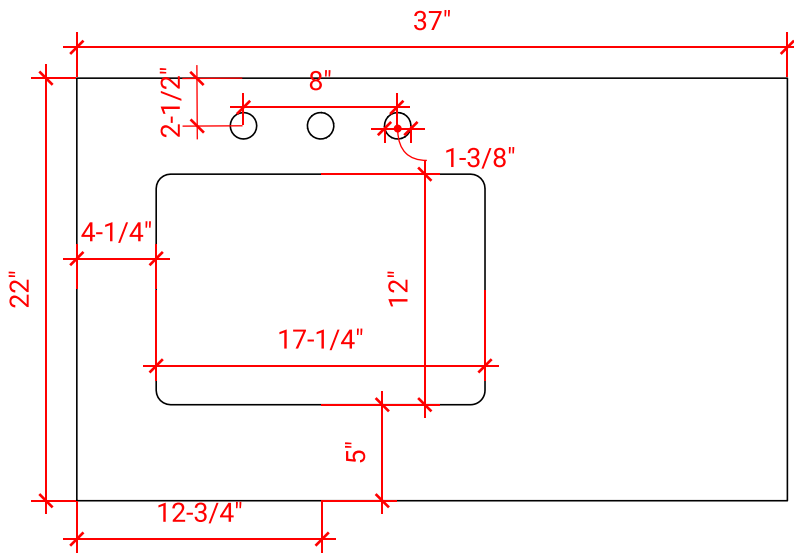

KENSINGTON 36" LEFT OFFSET CABINET

ARIEL

D037S-L

BASE CABINET DIMENSIONS

36" W x 21.5" D x 34.5" H

FEATURES

- Solid wood frame & plywood panels
- Dovetail drawers and joints
- Soft closing doors & drawers

HARDWARE FINISHES

Brushed Nickel Satin Brass Matte Black Polished Chrome

AVAILABLE COLORS

White Grey Midnight Blue Espresso

FRONT VIEW

SIDE VIEW

PLAN VIEW

37" LEFT RECTANGLE SINK COUNTERTOP WITH 1.5 IN. THICKNESS

ARIEL

OVERALL DIMENSIONS

37" W x 22" D x 1.5" H

COUNTERTOP OPTIONS

Carrara Marble
CW-037S-L-REC-CT

White Quartz
WQ-037S-L-REC-CT

FEATURES

- Solid countertop with mitered edges & seams
- Undermount white rectangular sink
- Pre-drilled for 8" widespread faucet

INCLUDED

- Countertop
- Matching Backsplash
- Rectangle Sink

COUNTERTOP PLAN VIEW

EDGE SIDE VIEW

THREE DIMENSIONAL COUNTERTOP VIEW