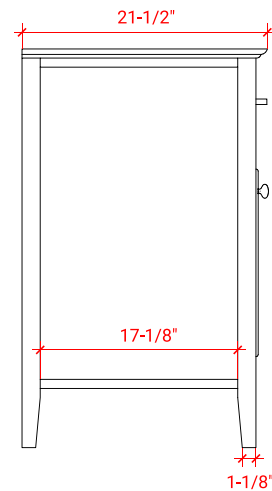

KENSINGTON 36" LEFT OFFSET CABINET

ARIEL

D037S-L

BASE CABINET DIMENSIONS

36" W x 21.5" D x 34.5" H

FEATURES

- Solid wood frame & plywood panels
- Dovetail drawers and joints
- Soft closing doors & drawers

HARDWARE FINISHES

Brushed Nickel Satin Brass Matte Black Polished Chrome

AVAILABLE COLORS

White Grey Midnight Blue Espresso

FRONT VIEW

SIDE VIEW

PLAN VIEW

37" LEFT RECTANGLE SINK COUNTERTOP WITH 1.5 IN. THICKNESS

ARIEL

OVERALL DIMENSIONS

37" W x 22" D x 1.5" H

COUNTERTOP OPTIONS

Carrara Marble
CW-037S-L-REC-CT

White Quartz
WQ-037S-L-REC-CT

FEATURES

- Solid countertop with mitered edges & seams
- Undermount white rectangular sink
- Pre-drilled for 8" widespread faucet

INCLUDED

- Countertop
- Matching Backsplash
- Rectangle Sink

COUNTERTOP PLAN VIEW

EDGE SIDE VIEW

THREE DIMENSIONAL COUNTERTOP VIEW