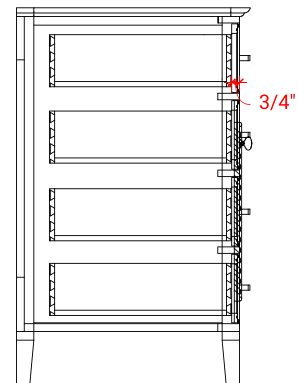

KENSINGTON 36" LEFT OFFSET CABINET

ARIEL

D037S-L

BASE CABINET DIMENSIONS

36" W x 21.5" D x 34.5" H

FEATURES

- Solid wood frame & plywood panels
- Dovetail drawers and joints
- Soft closing doors & drawers

HARDWARE FINISHES

Brushed Nickel Satin Brass Matte Black Polished Chrome

AVAILABLE COLORS

White Grey Midnight Blue Espresso

FRONT VIEW

SIDE VIEW

PLAN VIEW

37" LEFT RECTANGLE SINK COUNTERTOP WITH 1.5 IN. THICKNESS

ARIEL

OVERALL DIMENSIONS

37" W x 22" D x 1.5" H

COUNTERTOP OPTIONS

Carrara Marble
CW-037S-L-REC-CT

White Quartz
WQ-037S-L-REC-CT

FEATURES

- Solid countertop with mitered edges & seams
- Undermount white rectangular sink
- Pre-drilled for 8" widespread faucet

INCLUDED

- Countertop
- Matching Backsplash
- Rectangle Sink

COUNTERTOP PLAN VIEW

EDGE SIDE VIEW

THREE DIMENSIONAL COUNTERTOP VIEW