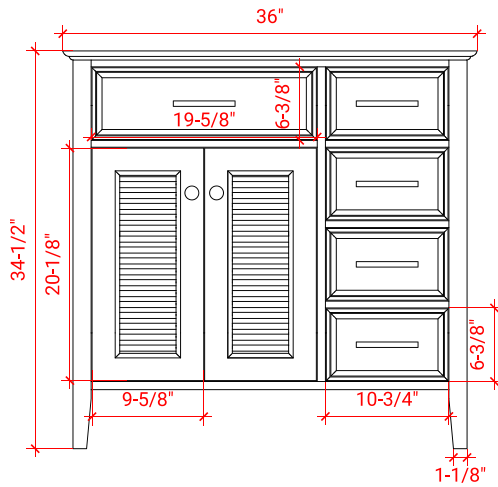

KENSINGTON 36" LEFT OFFSET CABINET

ARIEL

D037S-L

BASE CABINET DIMENSIONS

36" W x 21.5" D x 34.5" H

FEATURES

- Solid wood frame & plywood panels
- Dovetail drawers and joints
- Soft closing doors & drawers

HARDWARE FINISHES

Brushed Nickel Satin Brass Matte Black Polished Chrome

AVAILABLE COLORS

White Grey Midnight Blue Espresso

FRONT VIEW

SIDE VIEW

PLAN VIEW

37" LEFT RECTANGLE SINK COUNTERTOP WITH 1.5 IN. THICKNESS

ARIEL

OVERALL DIMENSIONS

37" W x 22" D x 1.5" H

COUNTERTOP OPTIONS

Carrara Marble
CW-037S-L-REC-CT

White Quartz
WQ-037S-L-REC-CT

FEATURES

- Solid countertop with mitered edges & seams
- Undermount white rectangular sink
- Pre-drilled for 8" widespread faucet

INCLUDED

- Countertop
- Matching Backsplash
- Rectangle Sink

COUNTERTOP PLAN VIEW

EDGE SIDE VIEW

THREE DIMENSIONAL COUNTERTOP VIEW