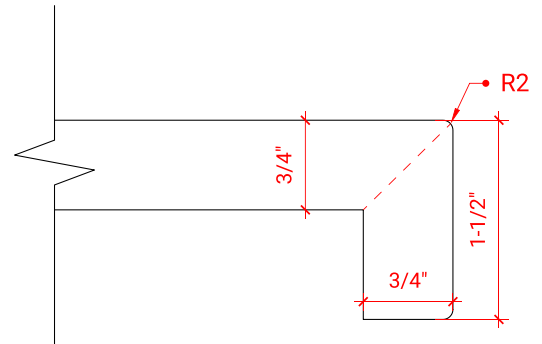

KENSINGTON 36" LEFT OFFSET CABINET

ARIEL

D037S-L

BASE CABINET DIMENSIONS

36" W x 21.5" D x 34.5" H

FEATURES

- Solid wood frame & plywood panels
- Dovetail drawers and joints
- Soft closing doors & drawers

HARDWARE FINISHES

OVERALL DIMENSIONS

37" W x 22" D x 1.5" H

COUNTERTOP OPTIONS

Carrara Marble
CW-037S-L-REC-CT

White Quartz
WQ-037S-L-REC-CT

FEATURES

- Solid countertop with mitered edges & seams
- Undermount white rectangular sink
- Pre-drilled for 8" widespread faucet

INCLUDED

- Countertop
- Matching Backsplash
- Rectangle Sink

COUNTERTOP PLAN VIEW

EDGE SIDE VIEW

THREE DIMENSIONAL COUNTERTOP VIEW