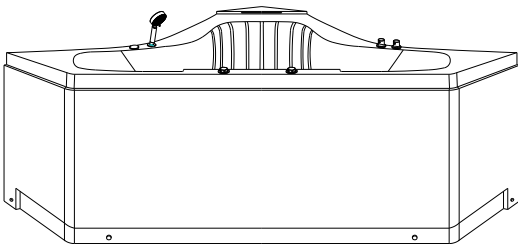

ARIEL

WHIRLPOOL

ARIEL PLATINUM PW1685959CW1 WHIRLPOOL BATHTUB

MODEL: PW1685959CW1

- Size 59.6"W x 59.6"D x 32.7"H
- Features
- 110V/60Hz
 - 1.5HP Water Pump
 - Handheld Showerhead
 - 22 Hydro-Massage Jets
 - Headrest

SPECIFICATIONS

FRONT VIEW

BACK VIEW

SIDE VIEW

TOP VIEW