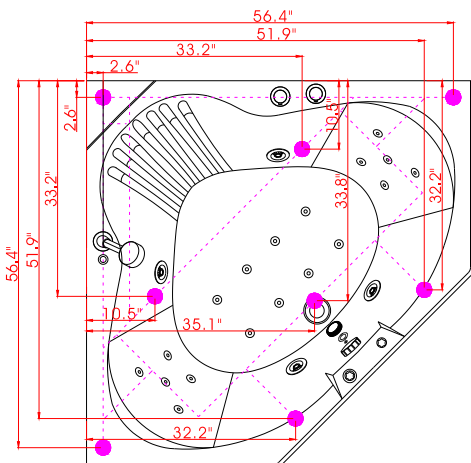

ARIEL

WHIRLPOOL

ARIEL PLATINUM PW1685959CW1 WHIRLPOOL BATHTUB

MODEL: PW1685959CW1

- Size 59.6"W x 59.6"D x 32.7"H
- Features
- 110V/60Hz
 - 1.5HP Water Pump
 - Handheld Showerhead
 - 22 Hydro-Massage Jets
 - Headrest

SPECIFICATIONS

FRONT VIEW

BACK VIEW

SIDE VIEW

TOP VIEW