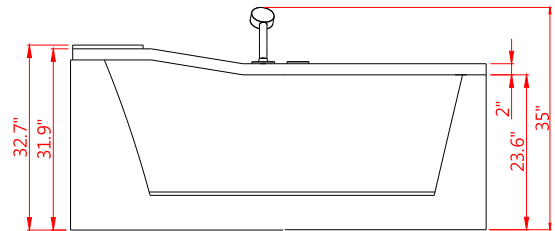

ARIEL

WHIRLPOOL

ARIEL PLATINUM PW1685959CW1 WHIRLPOOL BATHTUB

MODEL: PW1685959CW1

- Size 59.6"W x 59.6"D x 32.7"H
- Features
- 110V/60Hz
 - 1.5HP Water Pump
 - Handheld Showerhead
 - 22 Hydro-Massage Jets
 - Headrest

SPECIFICATIONS

FRONT VIEW

BACK VIEW

SIDE VIEW

TOP VIEW