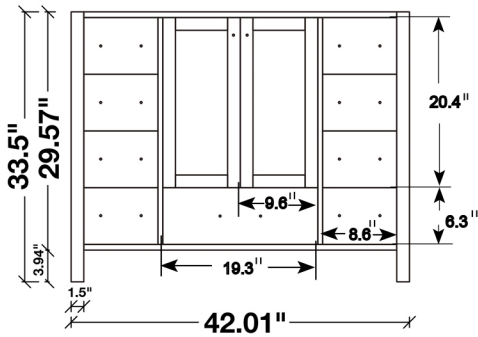

## CAMBRIDGE 43" SINGLE SINK VANITY SET

**MODEL: A043S**

- |              |   |
|--------------|---|
| Cabinet Size | 42"W x 21.5"D x 33.5"H  |
| Mirror Size  | 42"W x 35"H   |
| Features     | <ul style="list-style-type: none"> <li>• Solid Wood Construction</li> <li>• Two Soft-Closing Doors</li> <li>• Nine Full-Extension, Dove-Tail Construction, Soft-Closing Drawers</li> <li>• Satin Nickel Finish Hardware</li> <li>• Matching Framed Mirror Included</li> </ul> |

**COLLECTION:**

ARIEL CAMBRIDGE

FRONT

BACK VIEW

SIDE VIEW

MIRROR VIEW

### Dimensions

43"W x 22"D x 1.5"H