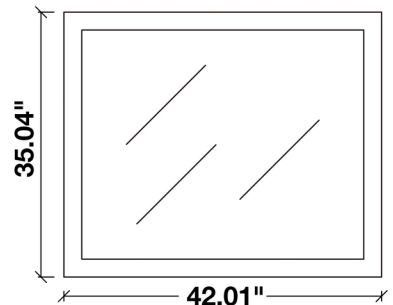

## CAMBRIDGE 43" SINGLE SINK VANITY SET

**MODEL: A043S**

- |              |   |
|--------------|---|
| Cabinet Size | 42"W x 21.5"D x 33.5"H  |
| Mirror Size  | 42"W x 35"H   |
| Features     | <ul style="list-style-type: none"> <li>• Solid Wood Construction</li> <li>• Two Soft-Closing Doors</li> <li>• Nine Full-Extension, Dove-Tail Construction, Soft-Closing Drawers</li> <li>• Satin Nickel Finish Hardware</li> <li>• Matching Framed Mirror Included</li> </ul> |

**COLLECTION:**

ARIEL CAMBRIDGE

FRONT

BACK VIEW

SIDE VIEW

MIRROR VIEW

### Dimensions

43"W x 22"D x 1.5"H