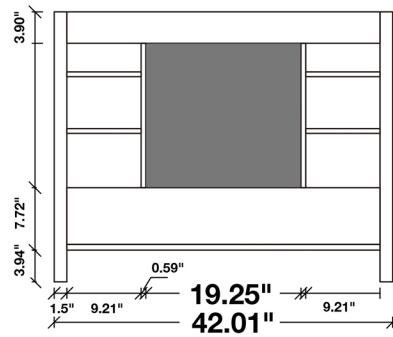

## CAMBRIDGE 43" SINGLE SINK VANITY SET

**MODEL: A043S**

- |              |   |
|--------------|---|
| Cabinet Size | 42"W x 21.5"D x 33.5"H  |
| Mirror Size  | 42"W x 35"H   |
| Features     | <ul style="list-style-type: none"> <li>• Solid Wood Construction</li> <li>• Two Soft-Closing Doors</li> <li>• Nine Full-Extension, Dove-Tail Construction, Soft-Closing Drawers</li> <li>• Satin Nickel Finish Hardware</li> <li>• Matching Framed Mirror Included</li> </ul> |

**COLLECTION:**

ARIEL CAMBRIDGE

FRONT

BACK VIEW

SIDE VIEW

MIRROR VIEW

### Dimensions

43"W x 22"D x 1.5"H