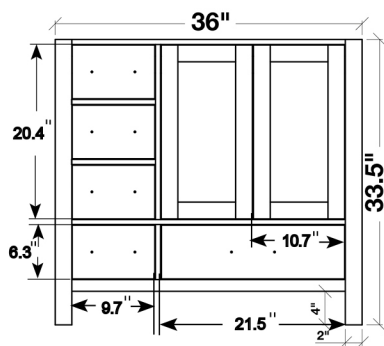

ARIEL

CAMBRIDGE 37" SINGLE SINK VANITY SET

MODEL: A037S-R

Cabinet Size	36"W x 21.5"D x 33.5"H
Mirror Size	31.5"W x 31.5"H
Features	<ul style="list-style-type: none">• Solid Wood Construction• Two Soft-Closing Doors• Five Full-Extension, Dove-Tail Construction, Soft-Closing Drawers• Satin Nickel Finish Hardware• Matching Framed Mirror Included

COLLECTION:

ARIEL CAMBRIDGE

FRONT

BACK VIEW

SIDE VIEW

MIRROR VIEW