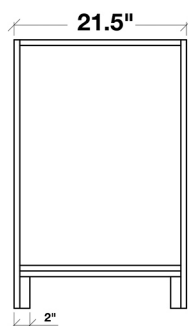

ARIEL

CAMBRIDGE 37" SINGLE SINK VANITY SET

MODEL: A037S-R

Cabinet Size	36"W x 21.5"D x 33.5"H
Mirror Size	31.5"W x 31.5"H
Features	<ul style="list-style-type: none">• Solid Wood Construction• Two Soft-Closing Doors• Five Full-Extension, Dove-Tail Construction, Soft-Closing Drawers• Satin Nickel Finish Hardware• Matching Framed Mirror Included

COLLECTION:

ARIEL CAMBRIDGE

FRONT

BACK VIEW

SIDE VIEW

MIRROR VIEW