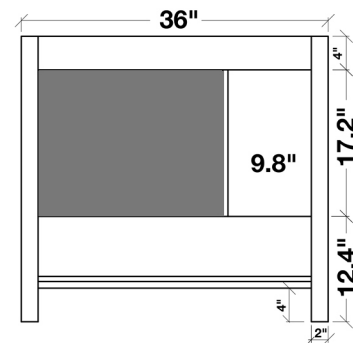

ARIEL

CAMBRIDGE 37" SINGLE SINK VANITY SET

MODEL: A037S-R

Cabinet Size	36"W x 21.5"D x 33.5"H
Mirror Size	31.5"W x 31.5"H
Features	<ul style="list-style-type: none">• Solid Wood Construction• Two Soft-Closing Doors• Five Full-Extension, Dove-Tail Construction, Soft-Closing Drawers• Satin Nickel Finish Hardware• Matching Framed Mirror Included

COLLECTION:

ARIEL CAMBRIDGE

FRONT

BACK VIEW

SIDE VIEW

MIRROR VIEW