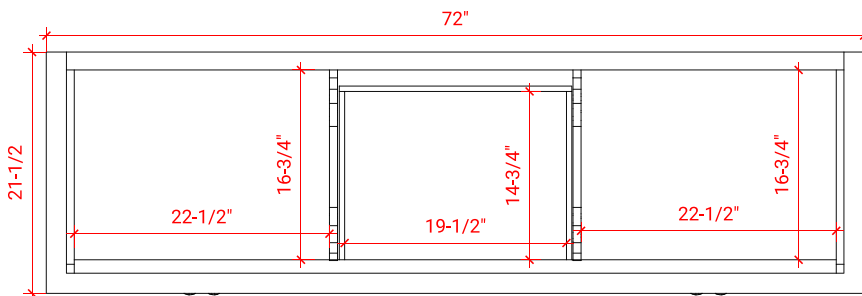

KENSINGTON 72" DOUBLE SINK BASE CABINET

ARIEL

D073D

BASE CABINET DIMENSIONS

72" W x 21.5" D x 34.5" H

FEATURES

- Solid wood frame & plywood panels
- Dovetail drawers and joints
- Soft closing doors & drawers

HARDWARE FINISHES

Brushed Nickel Satin Brass Matte Black Polished Chrome

AVAILABLE COLORS

White Grey Midnight Blue Espresso

FRONT VIEW

SIDE VIEW

PLAN VIEW

73" DOUBLE RECTANGLE SINK COUNTERTOP WITH 1.5 IN. THICKNESS

ARIEL

OVERALL DIMENSIONS

73" W x 22" D x 1.5" H

COUNTERTOP OPTIONS

Carrara Marble
CW-073D-REC-CT

White Quartz
WQ-073D-REC-CT

FEATURES

- Solid countertop with mitered edges & seams
- Undermount white rectangular sink
- Pre-drilled for 8" widespread faucet

INCLUDED

- Countertop
- Matching Backsplash
- Rectangle Sinks

COUNTERTOP PLAN VIEW

EDGE SIDE VIEW

THREE DIMENSIONAL COUNTERTOP VIEW