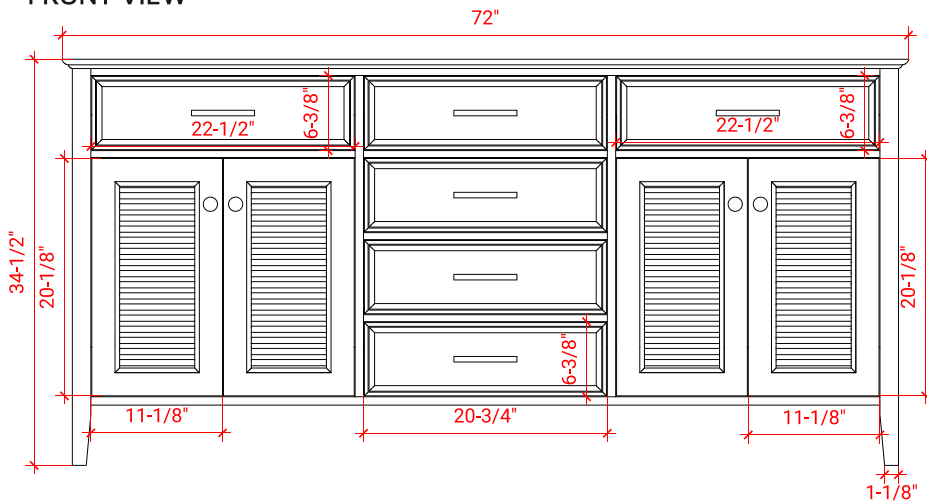

KENSINGTON 72" DOUBLE SINK BASE CABINET

ARIEL

D073D

BASE CABINET DIMENSIONS

72" W x 21.5" D x 34.5" H

FEATURES

- Solid wood frame & plywood panels
- Dovetail drawers and joints
- Soft closing doors & drawers

HARDWARE FINISHES

Brushed Nickel Satin Brass Matte Black Polished Chrome

AVAILABLE COLORS

White Grey Midnight Blue Espresso

FRONT VIEW

SIDE VIEW

PLAN VIEW

73" DOUBLE RECTANGLE SINK COUNTERTOP WITH 1.5 IN. THICKNESS

ARIEL

OVERALL DIMENSIONS

73" W x 22" D x 1.5" H

COUNTERTOP OPTIONS

Carrara Marble
CW-073D-REC-CT

White Quartz
WQ-073D-REC-CT

FEATURES

- Solid countertop with mitered edges & seams
- Undermount white rectangular sink
- Pre-drilled for 8" widespread faucet

INCLUDED

- Countertop
- Matching Backsplash
- Rectangle Sinks

COUNTERTOP PLAN VIEW

EDGE SIDE VIEW

THREE DIMENSIONAL COUNTERTOP VIEW