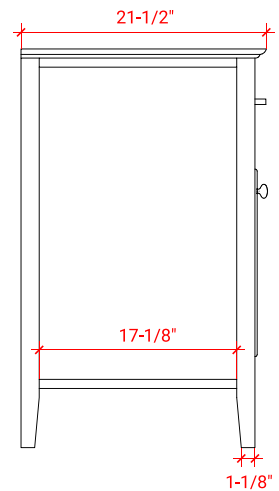

KENSINGTON 72" DOUBLE SINK BASE CABINET

ARIEL

D073D

BASE CABINET DIMENSIONS

72" W x 21.5" D x 34.5" H

FEATURES

- Solid wood frame & plywood panels
- Dovetail drawers and joints
- Soft closing doors & drawers

HARDWARE FINISHES

Brushed Nickel Satin Brass Matte Black Polished Chrome

AVAILABLE COLORS

White Grey Midnight Blue Espresso

FRONT VIEW

SIDE VIEW

PLAN VIEW

73" DOUBLE RECTANGLE SINK COUNTERTOP WITH 1.5 IN. THICKNESS

ARIEL

OVERALL DIMENSIONS

73" W x 22" D x 1.5" H

COUNTERTOP OPTIONS

Carrara Marble
CW-073D-REC-CT

White Quartz
WQ-073D-REC-CT

FEATURES

- Solid countertop with mitered edges & seams
- Undermount white rectangular sink
- Pre-drilled for 8" widespread faucet

INCLUDED

- Countertop
- Matching Backsplash
- Rectangle Sinks

COUNTERTOP PLAN VIEW

EDGE SIDE VIEW

THREE DIMENSIONAL COUNTERTOP VIEW