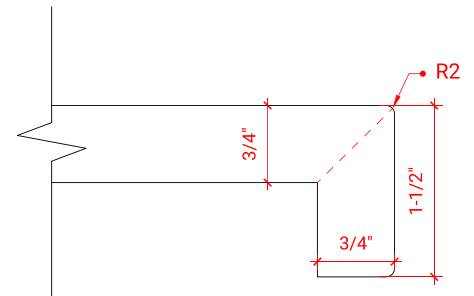

KENSINGTON 72" DOUBLE SINK BASE CABINET

ARIEL

D073D

BASE CABINET DIMENSIONS

72" W x 21.5" D x 34.5" H

FEATURES

- Solid wood frame & plywood panels
- Dovetail drawers and joints
- Soft closing doors & drawers

ARIEL

OVERALL DIMENSIONS

73" W x 22" D x 1.5" H

COUNTERTOP OPTIONS

Carrara Marble
CW-073D-REC-CT

White Quartz
WQ-073D-REC-CT

FEATURES

- Solid countertop with mitered edges & seams
- Undermount white rectangular sink
- Pre-drilled for 8" widespread faucet

INCLUDED

- Countertop
- Matching Backsplash
- Rectangle Sinks

COUNTERTOP PLAN VIEW

EDGE SIDE VIEW

THREE DIMENSIONAL COUNTERTOP VIEW