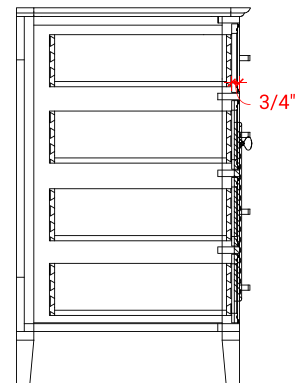

KENSINGTON 72" DOUBLE SINK BASE CABINET

ARIEL

D073D

BASE CABINET DIMENSIONS

72" W x 21.5" D x 34.5" H

FEATURES

- Solid wood frame & plywood panels
- Dovetail drawers and joints
- Soft closing doors & drawers

HARDWARE FINISHES

Brushed Nickel Satin Brass Matte Black Polished Chrome

AVAILABLE COLORS

White Grey Midnight Blue Espresso

FRONT VIEW

SIDE VIEW

PLAN VIEW

73" DOUBLE RECTANGLE SINK COUNTERTOP WITH 1.5 IN. THICKNESS

ARIEL

OVERALL DIMENSIONS

73" W x 22" D x 1.5" H

COUNTERTOP OPTIONS

Carrara Marble
CW-073D-REC-CT

White Quartz
WQ-073D-REC-CT

FEATURES

- Solid countertop with mitered edges & seams
- Undermount white rectangular sink
- Pre-drilled for 8" widespread faucet

INCLUDED

- Countertop
- Matching Backsplash
- Rectangle Sinks

COUNTERTOP PLAN VIEW

EDGE SIDE VIEW

THREE DIMENSIONAL COUNTERTOP VIEW