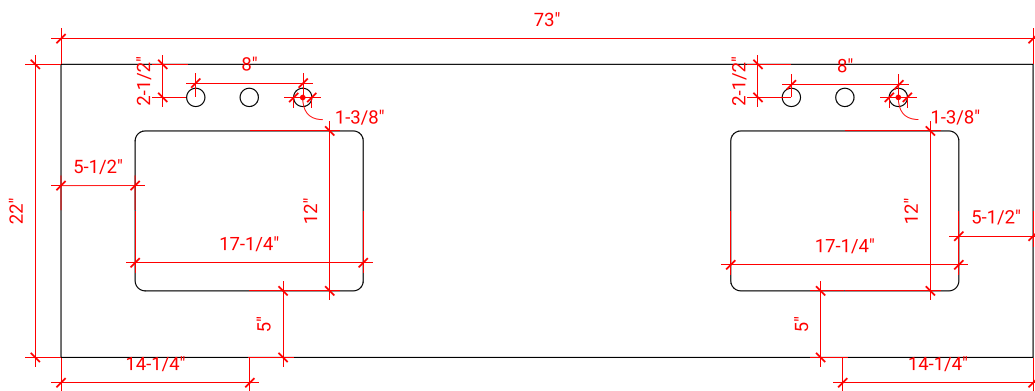

KENSINGTON 72" DOUBLE SINK BASE CABINET

ARIEL

D073D

BASE CABINET DIMENSIONS

72" W x 21.5" D x 34.5" H

FEATURES

- Solid wood frame & plywood panels
- Dovetail drawers and joints
- Soft closing doors & drawers

ARIEL

OVERALL DIMENSIONS

73" W x 22" D x 1.5" H

COUNTERTOP OPTIONS

Carrara Marble
CW-073D-REC-CT

White Quartz
WQ-073D-REC-CT

FEATURES

- Solid countertop with mitered edges & seams
- Undermount white rectangular sink
- Pre-drilled for 8" widespread faucet

INCLUDED

- Countertop
- Matching Backsplash
- Rectangle Sinks

COUNTERTOP PLAN VIEW

EDGE SIDE VIEW

THREE DIMENSIONAL COUNTERTOP VIEW