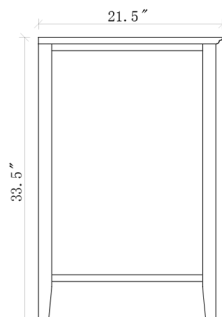

ARIEL

KENSINGTON 73" DOUBLE SINK VANITY SET

Cabinet Size 72"W x 21.5"D x 33.5"H

Features

- Solid Wood Construction
- Four Soft-Closing Doors
- Four Full extension, Dove Tail Construction, Soft-Closing Drawers and Two Decorative Faux Drawers
- Satin Nickel Finish Hardware

COLLECTION:

ARIEL KENSINGTON

FRONT

BACK VIEW

SIDE VIEW

ARIEL

KENSINGTON 73" DOUBLE SINK VANITY SET

- Dimensions 73"W x 22"D x 1.5"H
- Features
- Carrara White Marble Countertop w/ 1.5" Edge and Matching Backsplash
 - Countertop Pre-Drilled for 8" Widespread Faucets
 - Two Ceramic, Rectangular, UPC Certified Under-Mount Sink
 - Matching Backsplash Included