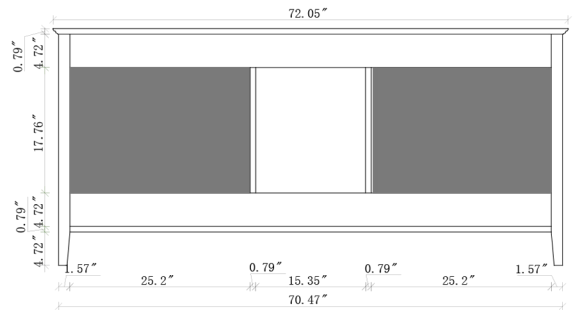

ARIEL

KENSINGTON 73" DOUBLE SINK VANITY SET

Cabinet Size 72"W x 21.5"D x 33.5"H

Features

- Solid Wood Construction
- Four Soft-Closing Doors
- Four Full extension, Dove Tail Construction, Soft-Closing Drawers and Two Decorative Faux Drawers
- Satin Nickel Finish Hardware

COLLECTION:

ARIEL KENSINGTON

FRONT

BACK VIEW

SIDE VIEW

ARIEL

KENSINGTON 73" DOUBLE SINK VANITY SET

- Dimensions 73"W x 22"D x 1.5"H
- Features
- Carrara White Marble Countertop w/ 1.5" Edge and Matching Backsplash
 - Countertop Pre-Drilled for 8" Widespread Faucets
 - Two Ceramic, Rectangular, UPC Certified Under-Mount Sink
 - Matching Backsplash Included