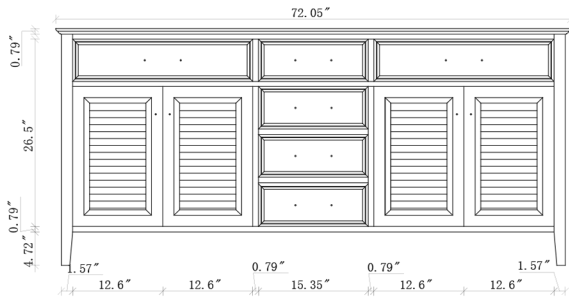

ARIEL

KENSINGTON 73" DOUBLE SINK VANITY SET

Cabinet Size 72"W x 21.5"D x 33.5"H

Features

- Solid Wood Construction
- Four Soft-Closing Doors
- Four Full extension, Dove Tail Construction, Soft-Closing Drawers and Two Decorative Faux Drawers
- Satin Nickel Finish Hardware

COLLECTION:

ARIEL KENSINGTON

FRONT

BACK VIEW

SIDE VIEW

ARIEL

KENSINGTON 73" DOUBLE SINK VANITY SET

- Dimensions 73"W x 22"D x 1.5"H
- Features
- Carrara White Marble Countertop w/ 1.5" Edge and Matching Backsplash
 - Countertop Pre-Drilled for 8" Widespread Faucets
 - Two Ceramic, Rectangular, UPC Certified Under-Mount Sink
 - Matching Backsplash Included