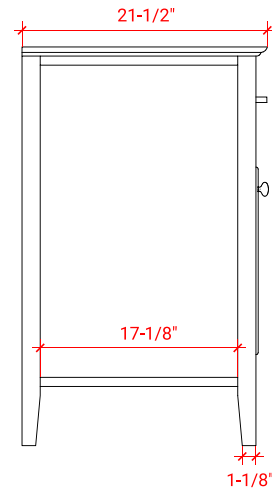

KENSINGTON 60" SINGLE SINK BASE CABINET

ARIEL

D061S

BASE CABINET DIMENSIONS

60" W x 21.5" D x 34.5" H

FEATURES

- Solid wood frame & plywood panels
- Dovetail drawers and joints
- Soft closing doors & drawers

HARDWARE FINISHES

Brushed Nickel Satin Brass Matte Black Polished Chrome

AVAILABLE COLORS

White Grey Midnight Blue Espresso

FRONT VIEW

SIDE VIEW

PLAN VIEW

61" SINGLE RECTANGLE SINK COUNTERTOP WITH 1.5 IN. THICKNESS

ARIEL

OVERALL DIMENSIONS

61" W x 22" D x 1.5" H

COUNTERTOP OPTIONS

Carrara Marble
CW-061S-REC-CT

White Quartz
WQ-061S-REC-CT

FEATURES

- Solid countertop with mitered edges & seams
- Undermount white rectangular sink
- Pre-drilled for 8" widespread faucet

INCLUDED

- Countertop
- Matching Backsplash
- Rectangle Sink

COUNTERTOP PLAN VIEW

EDGE SIDE VIEW

THREE DIMENSIONAL COUNTERTOP VIEW