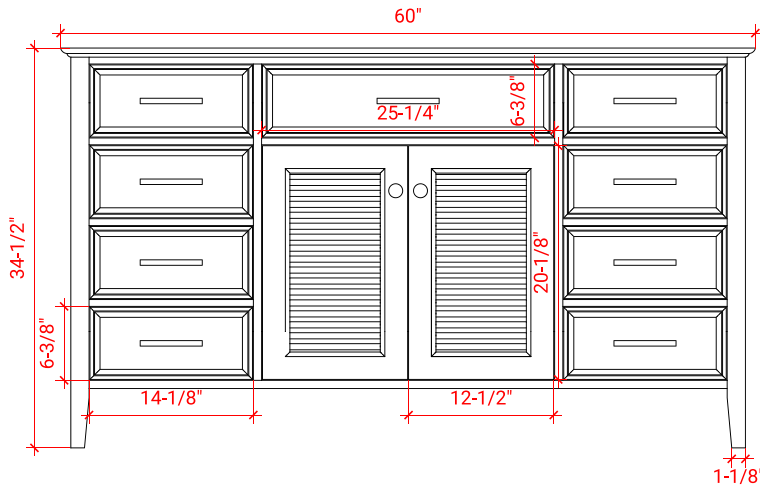

KENSINGTON 60" SINGLE SINK BASE CABINET

ARIEL

D061S

BASE CABINET DIMENSIONS

60" W x 21.5" D x 34.5" H

FEATURES

- Solid wood frame & plywood panels
- Dovetail drawers and joints
- Soft closing doors & drawers

HARDWARE FINISHES

Brushed Nickel Satin Brass Matte Black Polished Chrome

AVAILABLE COLORS

White Grey Midnight Blue Espresso

FRONT VIEW

SIDE VIEW

PLAN VIEW

61" SINGLE RECTANGLE SINK COUNTERTOP WITH 1.5 IN. THICKNESS

ARIEL

OVERALL DIMENSIONS

61" W x 22" D x 1.5" H

COUNTERTOP OPTIONS

Carrara Marble
CW-061S-REC-CT

White Quartz
WQ-061S-REC-CT

FEATURES

- Solid countertop with mitered edges & seams
- Undermount white rectangular sink
- Pre-drilled for 8" widespread faucet

INCLUDED

- Countertop
- Matching Backsplash
- Rectangle Sink

COUNTERTOP PLAN VIEW

EDGE SIDE VIEW

THREE DIMENSIONAL COUNTERTOP VIEW