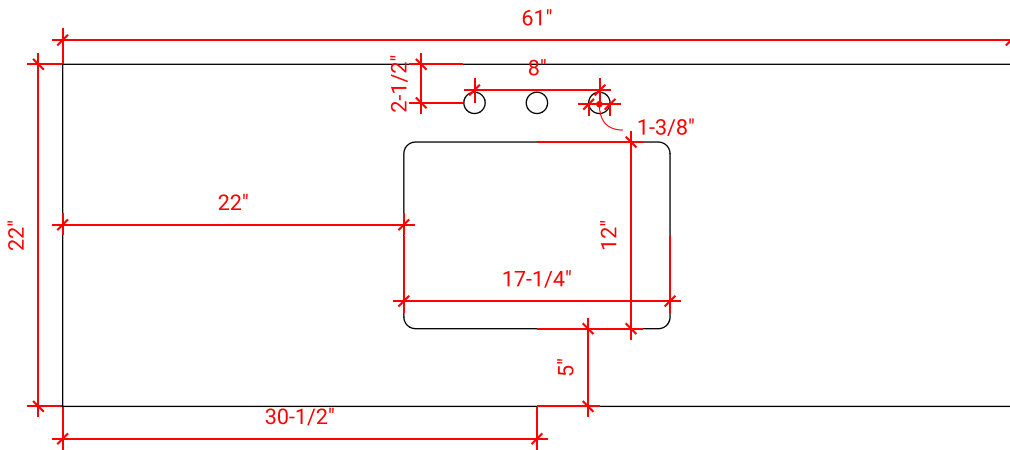

KENSINGTON 60" SINGLE SINK BASE CABINET

ARIEL

D061S

BASE CABINET DIMENSIONS

60" W x 21.5" D x 34.5" H

FEATURES

- Solid wood frame & plywood panels
- Dovetail drawers and joints
- Soft closing doors & drawers

ARIEL

OVERALL DIMENSIONS

61" W x 22" D x 1.5" H

COUNTERTOP OPTIONS

Carrara Marble
CW-061S-REC-CT

White Quartz
WQ-061S-REC-CT

FEATURES

- Solid countertop with mitered edges & seams
- Undermount white rectangular sink
- Pre-drilled for 8" widespread faucet

INCLUDED

- Countertop
- Matching Backsplash
- Rectangle Sink

COUNTERTOP PLAN VIEW

EDGE SIDE VIEW

THREE DIMENSIONAL COUNTERTOP VIEW