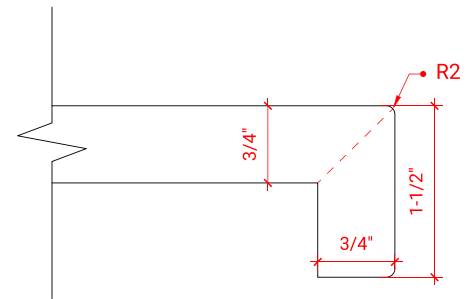

KENSINGTON 60" SINGLE SINK BASE CABINET

ARIEL

D061S

BASE CABINET DIMENSIONS

60" W x 21.5" D x 34.5" H

FEATURES

- Solid wood frame & plywood panels
- Dovetail drawers and joints
- Soft closing doors & drawers

ARIEL

OVERALL DIMENSIONS

61" W x 22" D x 1.5" H

COUNTERTOP OPTIONS

Carrara Marble
CW-061S-REC-CT

White Quartz
WQ-061S-REC-CT

FEATURES

- Solid countertop with mitered edges & seams
- Undermount white rectangular sink
- Pre-drilled for 8" widespread faucet

INCLUDED

- Countertop
- Matching Backsplash
- Rectangle Sink

COUNTERTOP PLAN VIEW

EDGE SIDE VIEW

THREE DIMENSIONAL COUNTERTOP VIEW