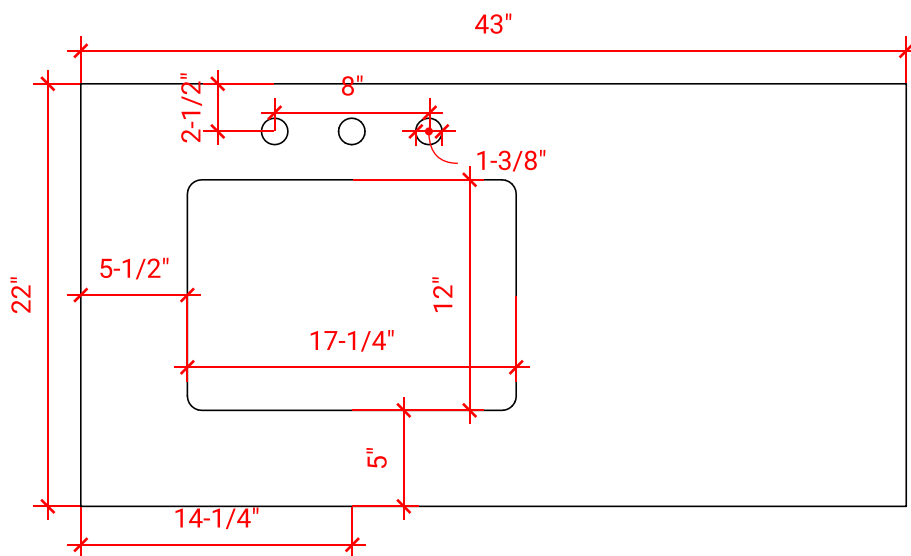

43" LEFT RECTANGLE SINK COUNTERTOP WITH 1.5 IN. THICKNESS

ARIEL

OVERALL DIMENSIONS

43" W x 22" D x 1.5" H

COUNTERTOP OPTIONS

Carrara Marble
CW-043S-L-REC-CT

White Quartz
WQ-043S-L-REC-CT

FEATURES

- Solid countertop with mitered edges & seams
- Undermount white rectangular sink
- Pre-drilled for 8" widespread faucet

INCLUDED

- Countertop
- Matching Backsplash
- Rectangle Sink

COUNTERTOP PLAN VIEW

EDGE SIDE VIEW

THREE DIMENSIONAL COUNTERTOP VIEW