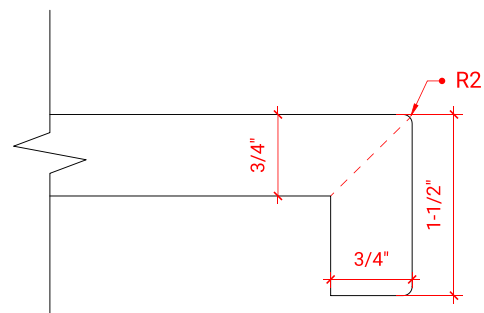

43" LEFT RECTANGLE SINK COUNTERTOP WITH 1.5 IN. THICKNESS

ARIEL

OVERALL DIMENSIONS

43" W x 22" D x 1.5" H

COUNTERTOP OPTIONS

Carrara Marble
CW-043S-L-REC-CT

White Quartz
WQ-043S-L-REC-CT

FEATURES

- Solid countertop with mitered edges & seams
- Undermount white rectangular sink
- Pre-drilled for 8" widespread faucet

INCLUDED

- Countertop
- Matching Backsplash
- Rectangle Sink

COUNTERTOP PLAN VIEW

EDGE SIDE VIEW

THREE DIMENSIONAL COUNTERTOP VIEW