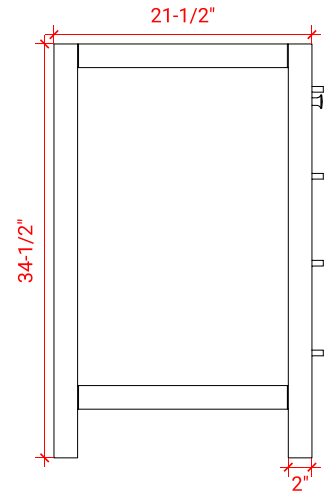

CAMBRIDGE 72" DOUBLE SINK BASE CABINET

ARIEL

A073D

BASE CABINET DIMENSIONS

72" W x 21.5" D x 34.5" H

FEATURES

- Solid wood frame & plywood panels
- Dovetail drawers and joints
- Soft closing doors & drawers

HARDWARE FINISHES

Brushed Nickel   Satin Brass   Matte Black   Polished Chrome

AVAILABLE COLORS

White   Grey   Midnight Blue   Espresso

SIDE VIEW