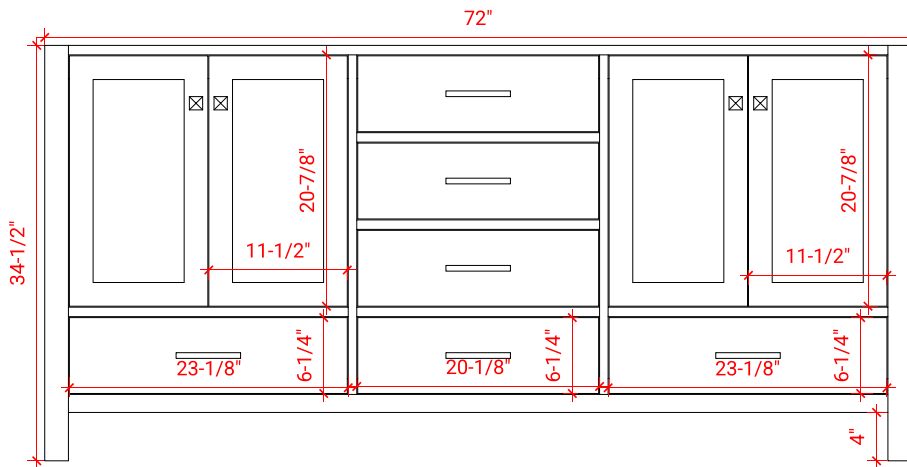

CAMBRIDGE 72" DOUBLE SINK BASE CABINET

ARIEL

A073D

BASE CABINET DIMENSIONS

72" W x 21.5" D x 34.5" H

FEATURES

- Solid wood frame & plywood panels
- Dovetail drawers and joints
- Soft closing doors & drawers

HARDWARE FINISHES

Brushed Nickel   Satin Brass   Matte Black   Polished Chrome

AVAILABLE COLORS

White   Grey   Midnight Blue   Espresso

FRONT VIEW