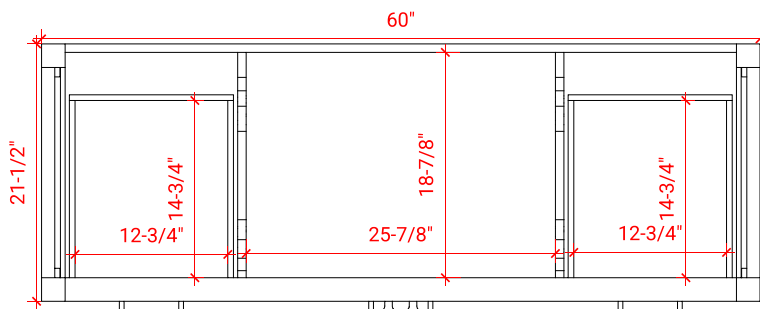

CAMBRIDGE 60" SINGLE SINK BASE CABINET

ARIEL

A061S

BASE CABINET DIMENSIONS

60" W x 21.5" D x 34.5" H

FEATURES

- Solid wood frame & plywood panels
- Dovetail drawers and joints
- Soft closing doors & drawers

HARDWARE FINISHES

Brushed Nickel Satin Brass Matte Black Polished Chrome

AVAILABLE COLORS

White Grey Midnight Blue Espresso

FRONT VIEW

SIDE VIEW

PLAN VIEW

61" SINGLE RECTANGLE SINK COUNTERTOP WITH 1.5 IN. THICKNESS

ARIEL

OVERALL DIMENSIONS

61" W x 22" D x 1.5" H

COUNTERTOP OPTIONS

Carrara Marble
CW-061S-REC-CT

White Quartz
WQ-061S-REC-CT

FEATURES

- Solid countertop with mitered edges & seams
- Undermount white rectangular sink
- Pre-drilled for 8" widespread faucet

INCLUDED

- Countertop
- Matching Backsplash
- Rectangle Sink

COUNTERTOP PLAN VIEW

EDGE SIDE VIEW

THREE DIMENSIONAL COUNTERTOP VIEW