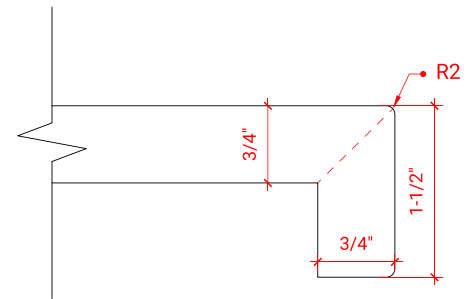

CAMBRIDGE 60" SINGLE SINK BASE CABINET

ARIEL

A061S

BASE CABINET DIMENSIONS

60" W x 21.5" D x 34.5" H

FEATURES

- Solid wood frame & plywood panels
- Dovetail drawers and joints
- Soft closing doors & drawers

ARIEL

OVERALL DIMENSIONS

61" W x 22" D x 1.5" H

COUNTERTOP OPTIONS

Carrara Marble
CW-061S-REC-CT

White Quartz
WQ-061S-REC-CT

FEATURES

- Solid countertop with mitered edges & seams
- Undermount white rectangular sink
- Pre-drilled for 8" widespread faucet

INCLUDED

- Countertop
- Matching Backsplash
- Rectangle Sink

COUNTERTOP PLAN VIEW

EDGE SIDE VIEW

THREE DIMENSIONAL COUNTERTOP VIEW