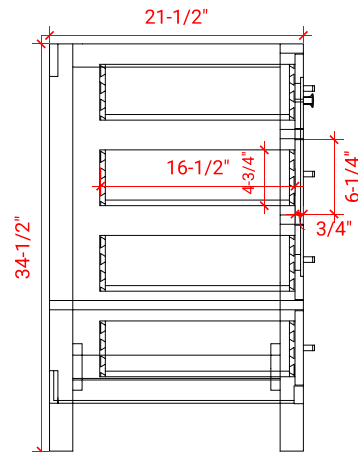

CAMBRIDGE 60" SINGLE SINK BASE CABINET

ARIEL

A061S

BASE CABINET DIMENSIONS

60" W x 21.5" D x 34.5" H

FEATURES

- Solid wood frame & plywood panels
- Dovetail drawers and joints
- Soft closing doors & drawers

HARDWARE FINISHES

Brushed Nickel Satin Brass Matte Black Polished Chrome

AVAILABLE COLORS

White Grey Midnight Blue Espresso

FRONT VIEW

SIDE VIEW

PLAN VIEW

61" SINGLE RECTANGLE SINK COUNTERTOP WITH 1.5 IN. THICKNESS

ARIEL

OVERALL DIMENSIONS

61" W x 22" D x 1.5" H

COUNTERTOP OPTIONS

Carrara Marble
CW-061S-REC-CT

White Quartz
WQ-061S-REC-CT

FEATURES

- Solid countertop with mitered edges & seams
- Undermount white rectangular sink
- Pre-drilled for 8" widespread faucet

INCLUDED

- Countertop
- Matching Backsplash
- Rectangle Sink

COUNTERTOP PLAN VIEW

EDGE SIDE VIEW

THREE DIMENSIONAL COUNTERTOP VIEW