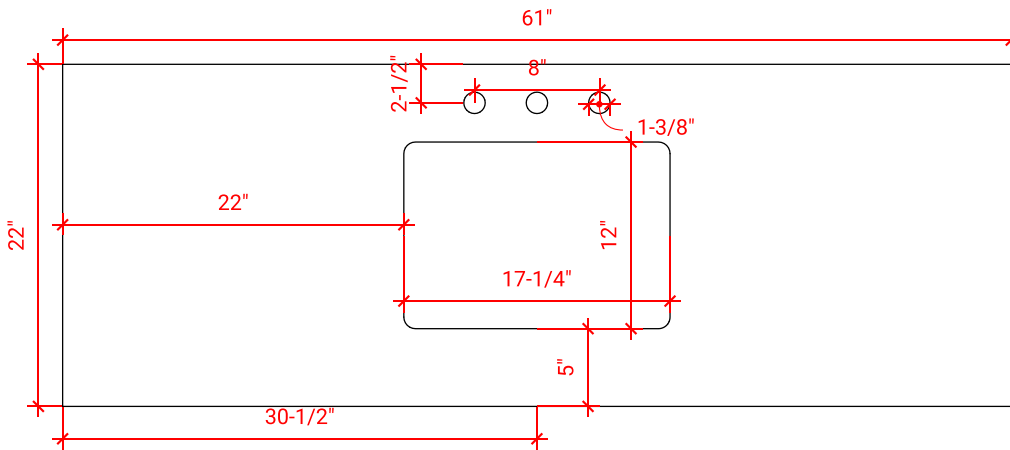

CAMBRIDGE 60" SINGLE SINK BASE CABINET

ARIEL

A061S

BASE CABINET DIMENSIONS

60" W x 21.5" D x 34.5" H

FEATURES

- Solid wood frame & plywood panels
- Dovetail drawers and joints
- Soft closing doors & drawers

ARIEL

OVERALL DIMENSIONS

61" W x 22" D x 1.5" H

COUNTERTOP OPTIONS

Carrara Marble
CW-061S-REC-CT

White Quartz
WQ-061S-REC-CT

FEATURES

- Solid countertop with mitered edges & seams
- Undermount white rectangular sink
- Pre-drilled for 8" widespread faucet

INCLUDED

- Countertop
- Matching Backsplash
- Rectangle Sink

COUNTERTOP PLAN VIEW

EDGE SIDE VIEW

THREE DIMENSIONAL COUNTERTOP VIEW