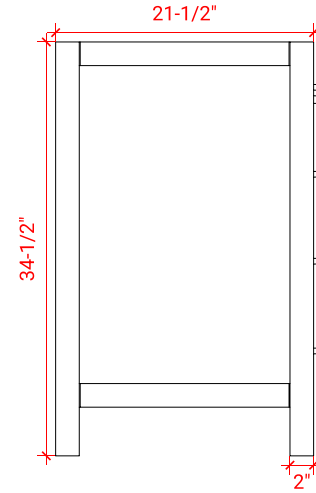

CAMBRIDGE 60" SINGLE SINK BASE CABINET

ARIEL

A061S

BASE CABINET DIMENSIONS

60" W x 21.5" D x 34.5" H

FEATURES

- Solid wood frame & plywood panels
- Dovetail drawers and joints
- Soft closing doors & drawers

HARDWARE FINISHES

Brushed Nickel Satin Brass Matte Black Polished Chrome

AVAILABLE COLORS

White Grey Midnight Blue Espresso

FRONT VIEW

SIDE VIEW

PLAN VIEW

61" SINGLE RECTANGLE SINK COUNTERTOP WITH 1.5 IN. THICKNESS

ARIEL

OVERALL DIMENSIONS

61" W x 22" D x 1.5" H

COUNTERTOP OPTIONS

Carrara Marble
CW-061S-REC-CT

White Quartz
WQ-061S-REC-CT

FEATURES

- Solid countertop with mitered edges & seams
- Undermount white rectangular sink
- Pre-drilled for 8" widespread faucet

INCLUDED

- Countertop
- Matching Backsplash
- Rectangle Sink

COUNTERTOP PLAN VIEW

EDGE SIDE VIEW

THREE DIMENSIONAL COUNTERTOP VIEW