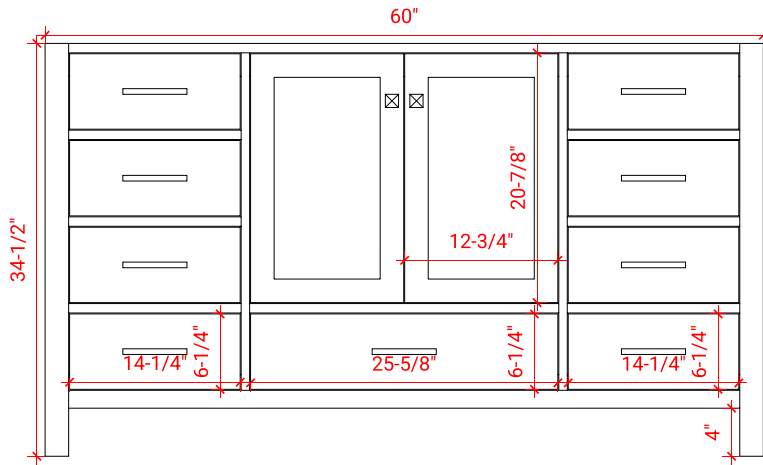

CAMBRIDGE 60" SINGLE SINK BASE CABINET

ARIEL

A061S

BASE CABINET DIMENSIONS

60" W x 21.5" D x 34.5" H

FEATURES

- Solid wood frame & plywood panels
- Dovetail drawers and joints
- Soft closing doors & drawers

HARDWARE FINISHES

Brushed Nickel Satin Brass Matte Black Polished Chrome

AVAILABLE COLORS

White Grey Midnight Blue Espresso

FRONT VIEW

SIDE VIEW

PLAN VIEW

61" SINGLE RECTANGLE SINK COUNTERTOP WITH 1.5 IN. THICKNESS

ARIEL

OVERALL DIMENSIONS

61" W x 22" D x 1.5" H

COUNTERTOP OPTIONS

Carrara Marble
CW-061S-REC-CT

White Quartz
WQ-061S-REC-CT

FEATURES

- Solid countertop with mitered edges & seams
- Undermount white rectangular sink
- Pre-drilled for 8" widespread faucet

INCLUDED

- Countertop
- Matching Backsplash
- Rectangle Sink

COUNTERTOP PLAN VIEW

EDGE SIDE VIEW

THREE DIMENSIONAL COUNTERTOP VIEW