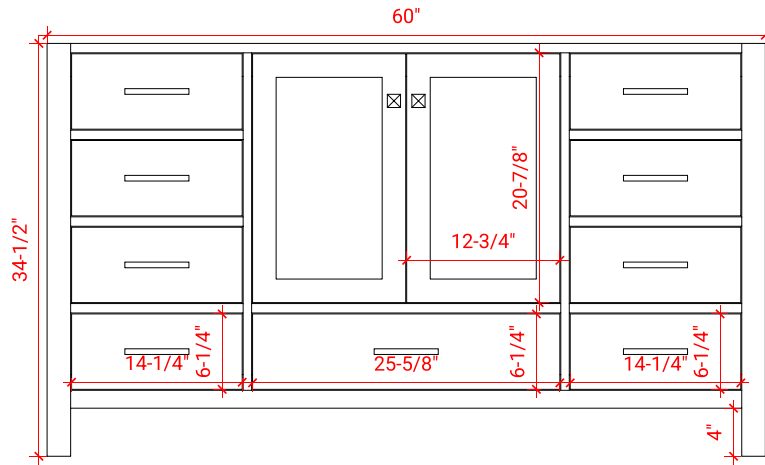

AVAILABLE COLORS

White   Grey   Midnight Blue   Espresso

FRONT VIEW