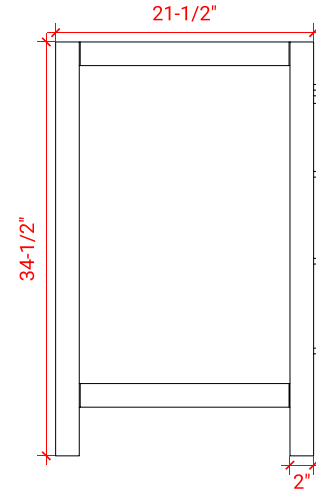

CAMBRIDGE 60" SINGLE SINK BASE CABINET

ARIEL

A061S

BASE CABINET DIMENSIONS

60" W x 21.5" D x 34.5" H

FEATURES

- Solid wood frame & plywood panels
- Dovetail drawers and joints
- Soft closing doors & drawers

HARDWARE FINISHES

Brushed Nickel   Satin Brass   Matte Black   Polished Chrome

AVAILABLE COLORS

White   Grey   Midnight Blue   Espresso

SIDE VIEW