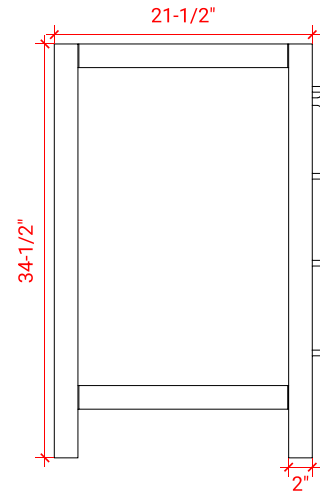

CAMBRIDGE 60" DOUBLE SINK BASE CABINET

ARIEL

A061D

BASE CABINET DIMENSIONS

60" W x 21.5" D x 34.5" H

FEATURES

- Solid wood frame & plywood panels
- Dovetail drawers and joints
- Soft closing doors & drawers

HARDWARE FINISHES

Brushed Nickel Satin Brass Matte Black Polished Chrome

AVAILABLE COLORS

White Grey Midnight Blue Espresso

FRONT VIEW

SIDE VIEW

PLAN VIEW

61" DOUBLE OVAL SINK COUNTERTOP WITH 1.5 IN. THICKNESS

ARIEL

OVERALL DIMENSIONS

61" W x 22" D x 1.5" H

COUNTERTOP OPTIONS

Carrara Marble
CW-061D-OVL-CT

White Quartz
WQ-061D-OVL-CT

FEATURES

- Solid countertop with mitered edges & seams
- Undermount white oval sink
- Pre-drilled for 8" widespread faucet

INCLUDED

- Countertop
- Matching Backsplash
- Oval Sinks

COUNTERTOP PLAN VIEW

EDGE SIDE VIEW

THREE DIMENSIONAL COUNTERTOP VIEW