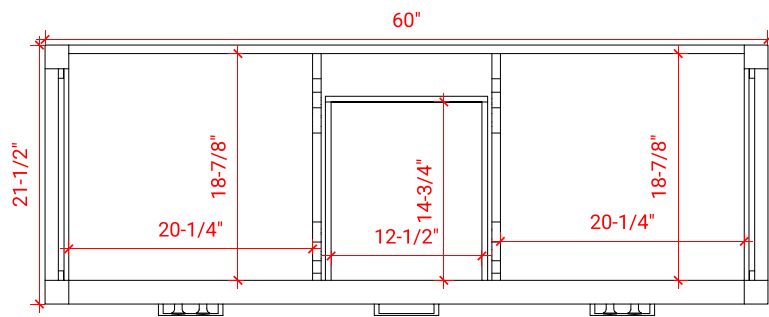

CAMBRIDGE 60" DOUBLE SINK BASE CABINET

ARIEL

A061D

BASE CABINET DIMENSIONS

60" W x 21.5" D x 34.5" H

FEATURES

- Solid wood frame & plywood panels
- Dovetail drawers and joints
- Soft closing doors & drawers

HARDWARE FINISHES

Brushed Nickel   Satin Brass   Matte Black   Polished Chrome

AVAILABLE COLORS

White   Grey   Midnight Blue   Espresso

PLAN VIEW