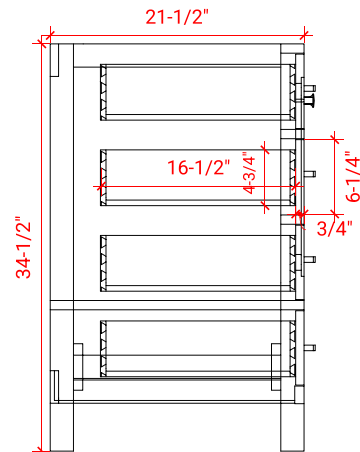

CAMBRIDGE 60" DOUBLE SINK BASE CABINET

ARIEL

A061D

BASE CABINET DIMENSIONS

60" W x 21.5" D x 34.5" H

FEATURES

- Solid wood frame & plywood panels
- Dovetail drawers and joints
- Soft closing doors & drawers

HARDWARE FINISHES

Brushed Nickel   Satin Brass   Matte Black   Polished Chrome

AVAILABLE COLORS

White   Grey   Midnight Blue   Espresso

PLAN VIEW