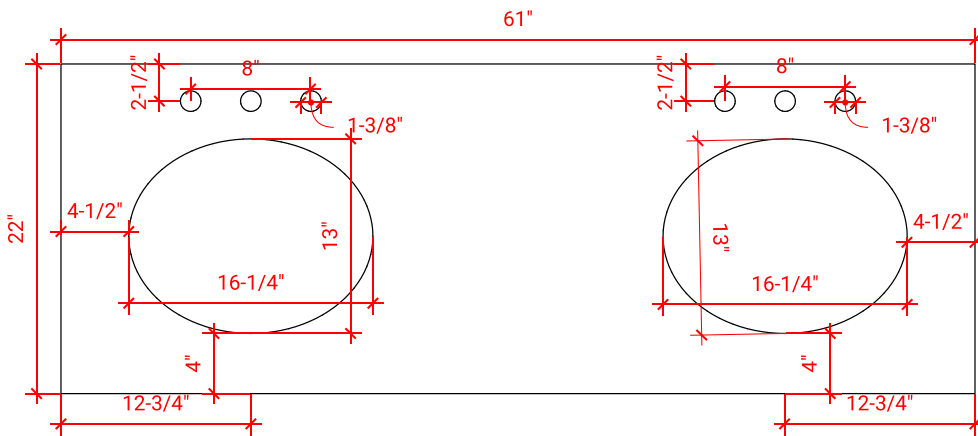

CAMBRIDGE 60" DOUBLE SINK BASE CABINET

ARIEL

A061D

BASE CABINET DIMENSIONS

60" W x 21.5" D x 34.5" H

FEATURES

- Solid wood frame & plywood panels
- Dovetail drawers and joints
- Soft closing doors & drawers

ARIEL

OVERALL DIMENSIONS

61" W x 22" D x 1.5" H

COUNTERTOP OPTIONS

Carrara Marble
CW-061D-OVL-CT

White Quartz
WQ-061D-OVL-CT

FEATURES

- Solid countertop with mitered edges & seams
- Undermount white oval sink
- Pre-drilled for 8" widespread faucet

INCLUDED

- Countertop
- Matching Backsplash
- Oval Sinks

COUNTERTOP PLAN VIEW

EDGE SIDE VIEW

THREE DIMENSIONAL COUNTERTOP VIEW