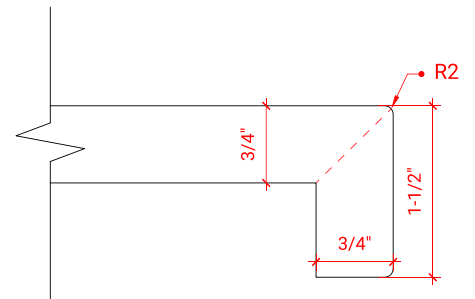

CAMBRIDGE 60" DOUBLE SINK BASE CABINET

ARIEL

A061D

BASE CABINET DIMENSIONS

60" W x 21.5" D x 34.5" H

FEATURES

- Solid wood frame & plywood panels
- Dovetail drawers and joints
- Soft closing doors & drawers

ARIEL

OVERALL DIMENSIONS

61" W x 22" D x 1.5" H

COUNTERTOP OPTIONS

Carrara Marble
CW-061D-OVL-CT

White Quartz
WQ-061D-OVL-CT

FEATURES

- Solid countertop with mitered edges & seams
- Undermount white oval sink
- Pre-drilled for 8" widespread faucet

INCLUDED

- Countertop
- Matching Backsplash
- Oval Sinks

COUNTERTOP PLAN VIEW

EDGE SIDE VIEW

THREE DIMENSIONAL COUNTERTOP VIEW