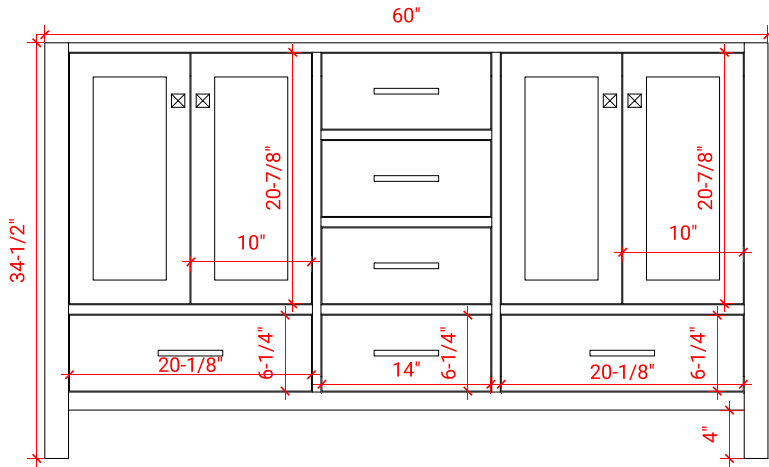

CAMBRIDGE 60" DOUBLE SINK BASE CABINET

ARIEL

A061D

BASE CABINET DIMENSIONS

60" W x 21.5" D x 34.5" H

FEATURES

- Solid wood frame & plywood panels
- Dovetail drawers and joints
- Soft closing doors & drawers

HARDWARE FINISHES

Brushed Nickel Satin Brass Matte Black Polished Chrome

AVAILABLE COLORS

White Grey Midnight Blue Espresso

FRONT VIEW

SIDE VIEW

PLAN VIEW

61" DOUBLE OVAL SINK COUNTERTOP WITH 1.5 IN. THICKNESS

ARIEL

OVERALL DIMENSIONS

61" W x 22" D x 1.5" H

COUNTERTOP OPTIONS

Carrara Marble
CW-061D-OVL-CT

White Quartz
WQ-061D-OVL-CT

FEATURES

- Solid countertop with mitered edges & seams
- Undermount white oval sink
- Pre-drilled for 8" widespread faucet

INCLUDED

- Countertop
- Matching Backsplash
- Oval Sinks

COUNTERTOP PLAN VIEW

EDGE SIDE VIEW

THREE DIMENSIONAL COUNTERTOP VIEW