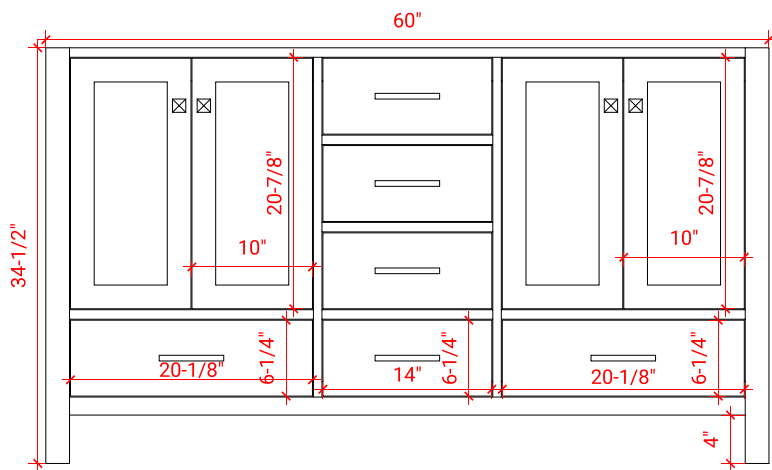

AVAILABLE COLORS

White   Grey   Midnight Blue   Espresso

FRONT VIEW