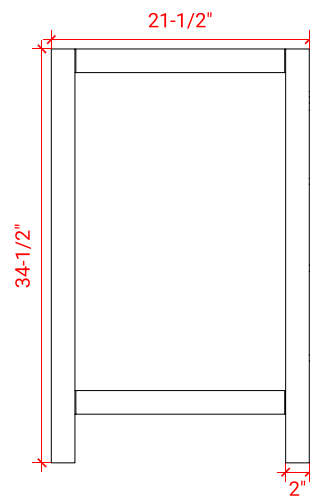

A061D

BASE CABINET DIMENSIONS

60" W x 21.5" D x 34.5" H

FEATURES

- Solid wood frame & plywood panels
- Dovetail drawers and joints
- Soft closing doors & drawers

HARDWARE FINISHES

Brushed Nickel   Satin Brass   Matte Black   Polished Chrome

AVAILABLE COLORS

White   Grey   Midnight Blue   Espresso

SIDE VIEW