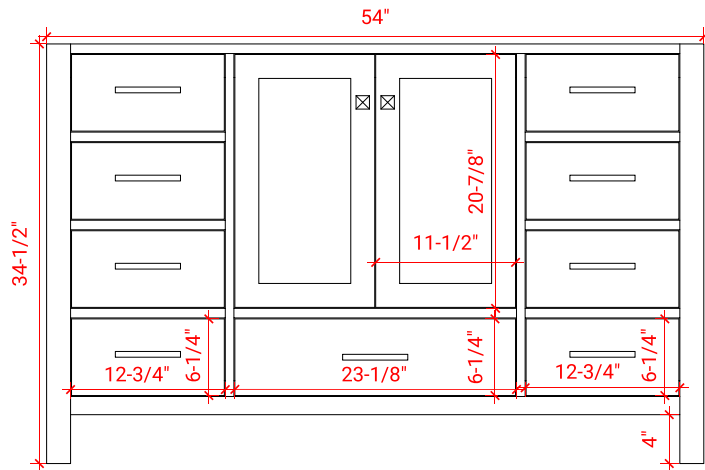

AVAILABLE COLORS

White   Grey   Midnight Blue   Espresso

FRONT VIEW