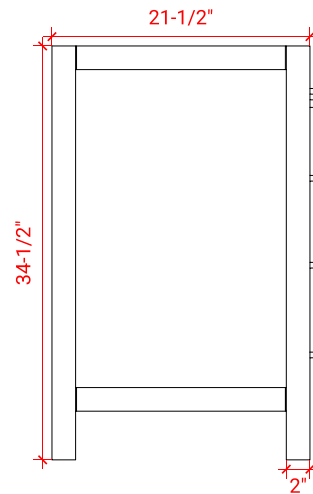

CAMBRIDGE 54" SINGLE SINK BASE CABINET

ARIEL

A055S

BASE CABINET DIMENSIONS

54" W x 21.5" D x 34.5" H

FEATURES

- Solid wood frame & plywood panels
- Dovetail drawers and joints
- Soft closing doors & drawers

HARDWARE FINISHES

Brushed Nickel   Satin Brass   Matte Black   Polished Chrome

AVAILABLE COLORS

White   Grey   Midnight Blue   Espresso

SIDE VIEW