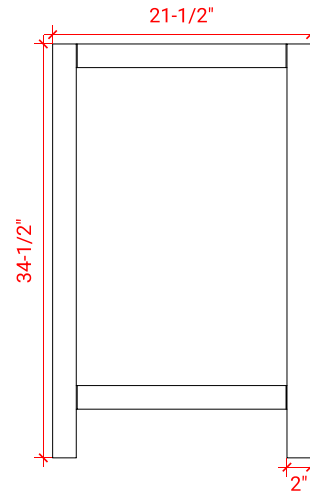

CAMBRIDGE 42" LEFT OFFSET CABINET

ARIEL

A043S-L

BASE CABINET DIMENSIONS

42" W x 21.5" D x 34.5" H

FEATURES

- Solid wood frame & plywood panels
- Dovetail drawers and joints
- Soft closing doors & drawers

HARDWARE FINISHES

Brushed Nickel Satin Brass Matte Black Polished Chrome

AVAILABLE COLORS

White Grey Midnight Blue Espresso

FRONT VIEW

SIDE VIEW

PLAN VIEW

43" LEFT RECTANGLE SINK COUNTERTOP WITH 1.5 IN. THICKNESS

ARIEL

OVERALL DIMENSIONS

43" W x 22" D x 1.5" H

COUNTERTOP OPTIONS

Carrara Marble
CW-043S-L-REC-CT

White Quartz
WQ-043S-L-REC-CT

FEATURES

- Solid countertop with mitered edges & seams
- Undermount white rectangular sink
- Pre-drilled for 8" widespread faucet

INCLUDED

- Countertop
- Matching Backsplash
- Rectangle Sink

COUNTERTOP PLAN VIEW

EDGE SIDE VIEW

THREE DIMENSIONAL COUNTERTOP VIEW