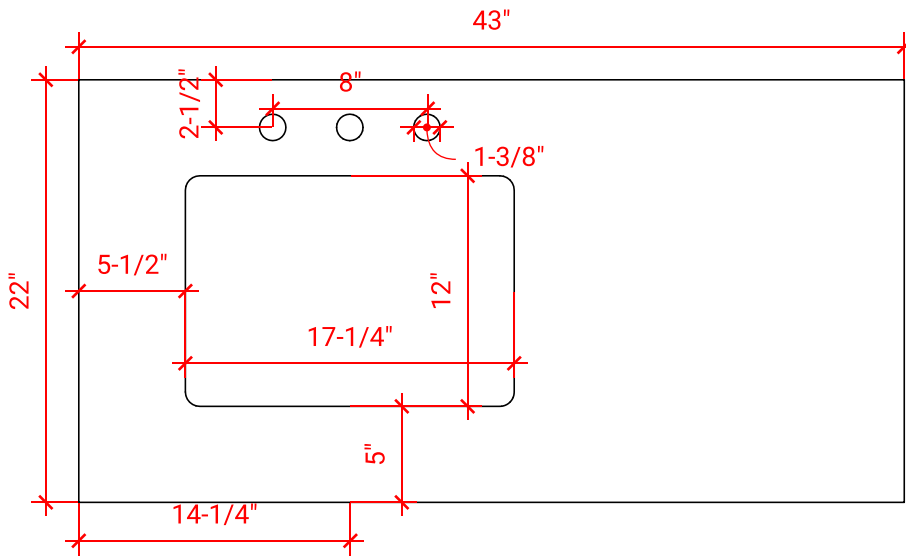

CAMBRIDGE 42" LEFT OFFSET CABINET

ARIEL

A043S-L

BASE CABINET DIMENSIONS

42" W x 21.5" D x 34.5" H

FEATURES

- Solid wood frame & plywood panels
- Dovetail drawers and joints
- Soft closing doors & drawers

HARDWARE FINISHES

OVERALL DIMENSIONS

43" W x 22" D x 1.5" H

COUNTERTOP OPTIONS

Carrara Marble
CW-043S-L-REC-CT

White Quartz
WQ-043S-L-REC-CT

FEATURES

- Solid countertop with mitered edges & seams
- Undermount white rectangular sink
- Pre-drilled for 8" widespread faucet

INCLUDED

- Countertop
- Matching Backsplash
- Rectangle Sink

COUNTERTOP PLAN VIEW

EDGE SIDE VIEW

THREE DIMENSIONAL COUNTERTOP VIEW