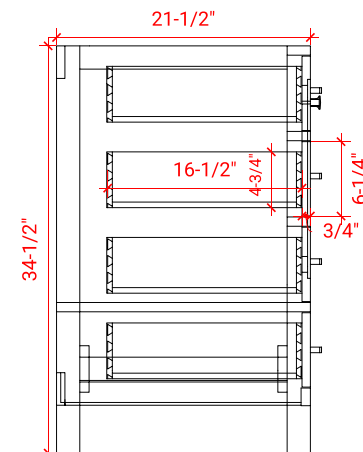

CAMBRIDGE 42" LEFT OFFSET CABINET

ARIEL

A043S-L

BASE CABINET DIMENSIONS

42" W x 21.5" D x 34.5" H

FEATURES

- Solid wood frame & plywood panels
- Dovetail drawers and joints
- Soft closing doors & drawers

HARDWARE FINISHES

Brushed Nickel Satin Brass Matte Black Polished Chrome

AVAILABLE COLORS

White Grey Midnight Blue Espresso

FRONT VIEW

SIDE VIEW

PLAN VIEW

43" LEFT RECTANGLE SINK COUNTERTOP WITH 1.5 IN. THICKNESS

ARIEL

OVERALL DIMENSIONS

43" W x 22" D x 1.5" H

COUNTERTOP OPTIONS

Carrara Marble
CW-043S-L-REC-CT

White Quartz
WQ-043S-L-REC-CT

FEATURES

- Solid countertop with mitered edges & seams
- Undermount white rectangular sink
- Pre-drilled for 8" widespread faucet

INCLUDED

- Countertop
- Matching Backsplash
- Rectangle Sink

COUNTERTOP PLAN VIEW

EDGE SIDE VIEW

THREE DIMENSIONAL COUNTERTOP VIEW