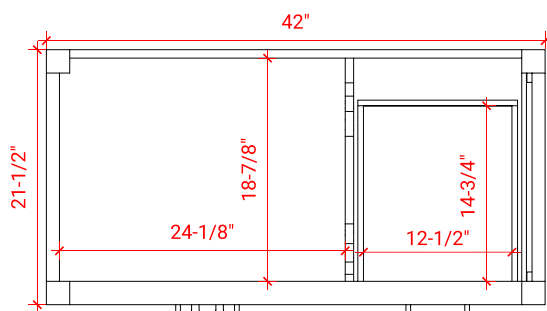

CAMBRIDGE 42" LEFT OFFSET CABINET

ARIEL

A043S-L

BASE CABINET DIMENSIONS

42" W x 21.5" D x 34.5" H

FEATURES

- Solid wood frame & plywood panels
- Dovetail drawers and joints
- Soft closing doors & drawers

HARDWARE FINISHES

Brushed Nickel Satin Brass Matte Black Polished Chrome

AVAILABLE COLORS

White Grey Midnight Blue Espresso

FRONT VIEW

SIDE VIEW

PLAN VIEW

43" LEFT RECTANGLE SINK COUNTERTOP WITH 1.5 IN. THICKNESS

ARIEL

OVERALL DIMENSIONS

43" W x 22" D x 1.5" H

COUNTERTOP OPTIONS

Carrara Marble
CW-043S-L-REC-CT

White Quartz
WQ-043S-L-REC-CT

FEATURES

- Solid countertop with mitered edges & seams
- Undermount white rectangular sink
- Pre-drilled for 8" widespread faucet

INCLUDED

- Countertop
- Matching Backsplash
- Rectangle Sink

COUNTERTOP PLAN VIEW

EDGE SIDE VIEW

THREE DIMENSIONAL COUNTERTOP VIEW