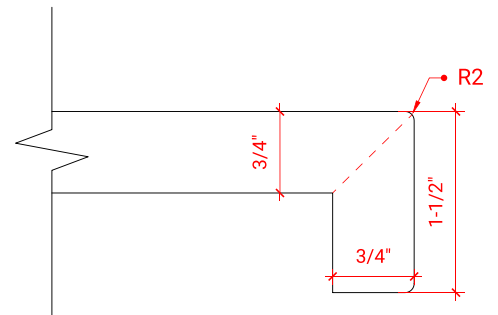

CAMBRIDGE 42" LEFT OFFSET CABINET

ARIEL

A043S-L

BASE CABINET DIMENSIONS

42" W x 21.5" D x 34.5" H

FEATURES

- Solid wood frame & plywood panels
- Dovetail drawers and joints
- Soft closing doors & drawers

HARDWARE FINISHES

OVERALL DIMENSIONS

43" W x 22" D x 1.5" H

COUNTERTOP OPTIONS

Carrara Marble
CW-043S-L-REC-CT

White Quartz
WQ-043S-L-REC-CT

FEATURES

- Solid countertop with mitered edges & seams
- Undermount white rectangular sink
- Pre-drilled for 8" widespread faucet

INCLUDED

- Countertop
- Matching Backsplash
- Rectangle Sink

COUNTERTOP PLAN VIEW

EDGE SIDE VIEW

THREE DIMENSIONAL COUNTERTOP VIEW