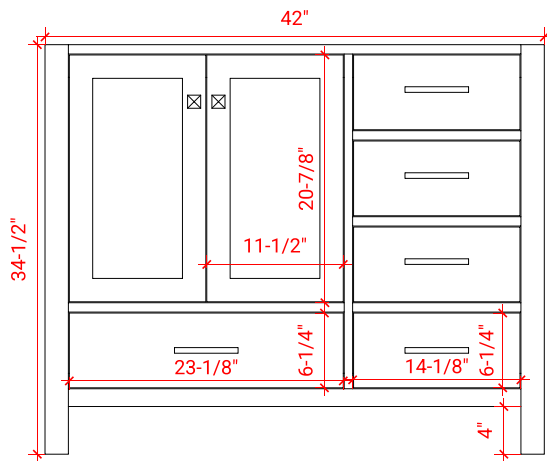

CAMBRIDGE 42" LEFT OFFSET CABINET

ARIEL

A043S-L

BASE CABINET DIMENSIONS

42" W x 21.5" D x 34.5" H

FEATURES

- Solid wood frame & plywood panels
- Dovetail drawers and joints
- Soft closing doors & drawers

HARDWARE FINISHES

Brushed Nickel Satin Brass Matte Black Polished Chrome

AVAILABLE COLORS

White Grey Midnight Blue Espresso

FRONT VIEW

SIDE VIEW

PLAN VIEW

43" LEFT RECTANGLE SINK COUNTERTOP WITH 1.5 IN. THICKNESS

ARIEL

OVERALL DIMENSIONS

43" W x 22" D x 1.5" H

COUNTERTOP OPTIONS

Carrara Marble
CW-043S-L-REC-CT

White Quartz
WQ-043S-L-REC-CT

FEATURES

- Solid countertop with mitered edges & seams
- Undermount white rectangular sink
- Pre-drilled for 8" widespread faucet

INCLUDED

- Countertop
- Matching Backsplash
- Rectangle Sink

COUNTERTOP PLAN VIEW

EDGE SIDE VIEW

THREE DIMENSIONAL COUNTERTOP VIEW