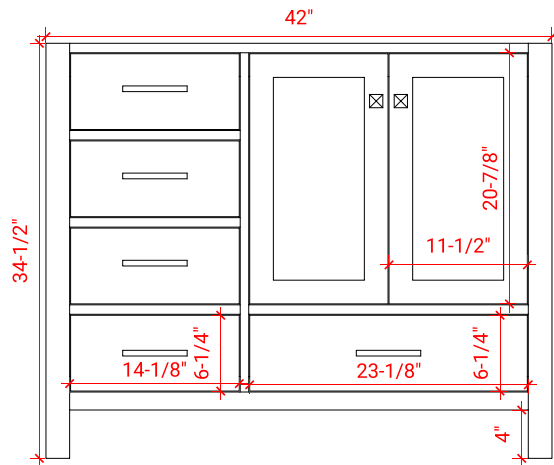

AVAILABLE COLORS

White   Grey   Midnight Blue   Espresso

FRONT VIEW