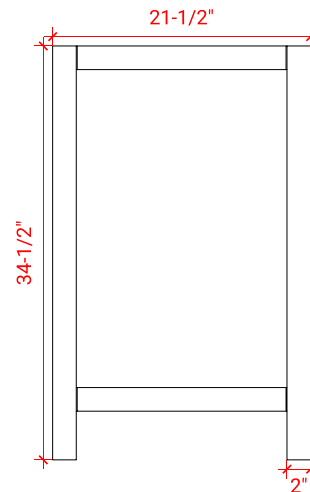

CAMBRIDGE 42" RIGHT OFFSET CABINET

ARIEL

A043S-R

BASE CABINET DIMENSIONS

42" W x 21.5" D x 34.5" H

FEATURES

- Solid wood frame & plywood panels
- Dovetail drawers and joints
- Soft closing doors & drawers

HARDWARE FINISHES

Brushed Nickel   Satin Brass   Matte Black   Polished Chrome

AVAILABLE COLORS

White   Grey   Midnight Blue   Espresso

SIDE VIEW