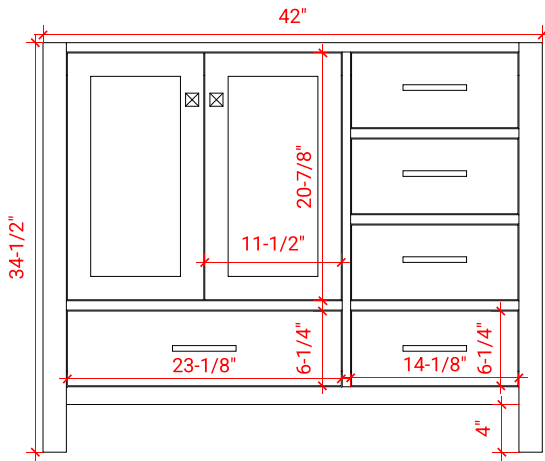

AVAILABLE COLORS

White   Grey   Midnight Blue   Espresso

FRONT VIEW