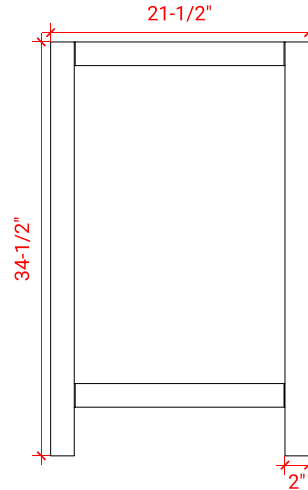

CAMBRIDGE 42" LEFT OFFSET CABINET

ARIEL

A043S-L

BASE CABINET DIMENSIONS

42" W x 21.5" D x 34.5" H

FEATURES

- Solid wood frame & plywood panels
- Dovetail drawers and joints
- Soft closing doors & drawers

HARDWARE FINISHES

Brushed Nickel   Satin Brass   Matte Black   Polished Chrome

AVAILABLE COLORS

White   Grey   Midnight Blue   Espresso

SIDE VIEW