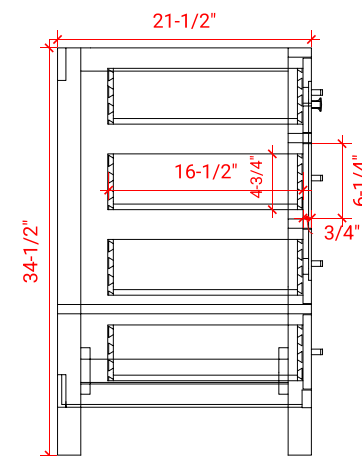

CAMBRIDGE 36" RIGHT OFFSET CABINET

ARIEL

A037S-R

BASE CABINET DIMENSIONS

36" W x 21.5" D x 34.5" H

FEATURES

- Solid wood frame & plywood panels
- Dovetail drawers and joints
- Soft closing doors & drawers

HARDWARE FINISHES

Brushed Nickel Satin Brass Matte Black Polished Chrome

AVAILABLE COLORS

White Grey Midnight Blue Espresso

FRONT VIEW

SIDE VIEW

PLAN VIEW

OVERALL DIMENSIONS

37" W x 22" D x 1.5" H

COUNTERTOP OPTIONS

Carrara Marble
CW-037S-R-OVL-CT

White Quartz
WQ-037S-R-OVL-CT

FEATURES

- Solid countertop with mitered edges & seams
- Undermount white oval sink
- Pre-drilled for 8" widespread faucet

INCLUDED

- Countertop
- Matching Backsplash
- Oval Sink

COUNTERTOP PLAN VIEW

EDGE SIDE VIEW

THREE DIMENSIONAL COUNTERTOP VIEW