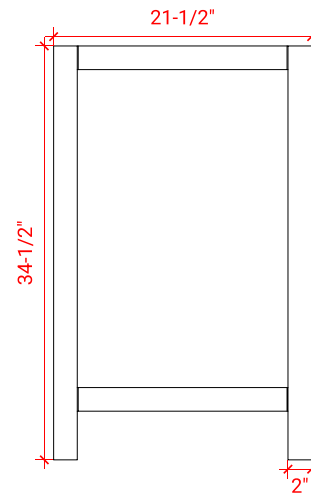

CAMBRIDGE 36" RIGHT OFFSET CABINET

ARIEL

A037S-R

BASE CABINET DIMENSIONS

36" W x 21.5" D x 34.5" H

FEATURES

- Solid wood frame & plywood panels
- Dovetail drawers and joints
- Soft closing doors & drawers

HARDWARE FINISHES

Brushed Nickel Satin Brass Matte Black Polished Chrome

AVAILABLE COLORS

White Grey Midnight Blue Espresso

FRONT VIEW

SIDE VIEW

PLAN VIEW

OVERALL DIMENSIONS

37" W x 22" D x 1.5" H

COUNTERTOP OPTIONS

Carrara Marble
CW-037S-R-OVL-CT

White Quartz
WQ-037S-R-OVL-CT

FEATURES

- Solid countertop with mitered edges & seams
- Undermount white oval sink
- Pre-drilled for 8" widespread faucet

INCLUDED

- Countertop
- Matching Backsplash
- Oval Sink

COUNTERTOP PLAN VIEW

EDGE SIDE VIEW

THREE DIMENSIONAL COUNTERTOP VIEW