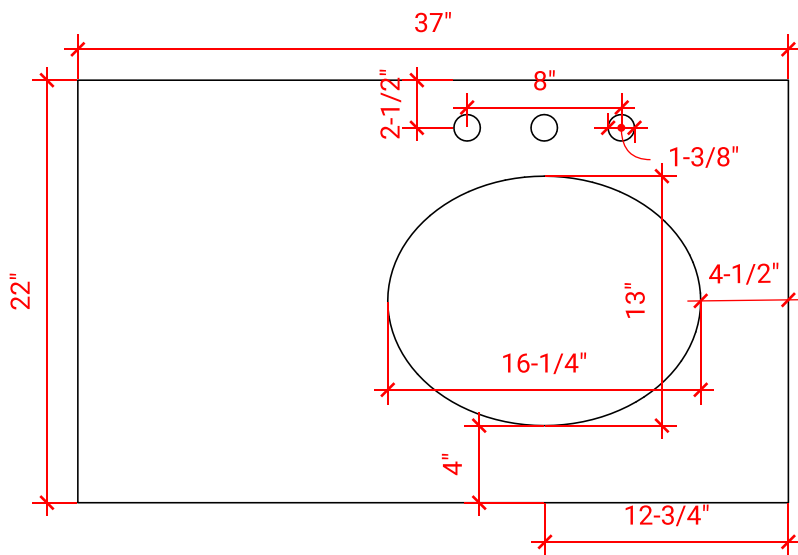

CAMBRIDGE 36" RIGHT OFFSET CABINET

ARIEL

A037S-R

BASE CABINET DIMENSIONS

36" W x 21.5" D x 34.5" H

FEATURES

- Solid wood frame & plywood panels
- Dovetail drawers and joints
- Soft closing doors & drawers

HARDWARE FINISHES

Brushed Nickel Satin Brass Matte Black Polished Chrome

AVAILABLE COLORS

White Grey Midnight Blue Espresso

FRONT VIEW

SIDE VIEW

PLAN VIEW

OVERALL DIMENSIONS

37" W x 22" D x 1.5" H

COUNTERTOP OPTIONS

Carrara Marble
CW-037S-R-OVL-CT

White Quartz
WQ-037S-R-OVL-CT

FEATURES

- Solid countertop with mitered edges & seams
- Undermount white oval sink
- Pre-drilled for 8" widespread faucet

INCLUDED

- Countertop
- Matching Backsplash
- Oval Sink

COUNTERTOP PLAN VIEW

EDGE SIDE VIEW

THREE DIMENSIONAL COUNTERTOP VIEW