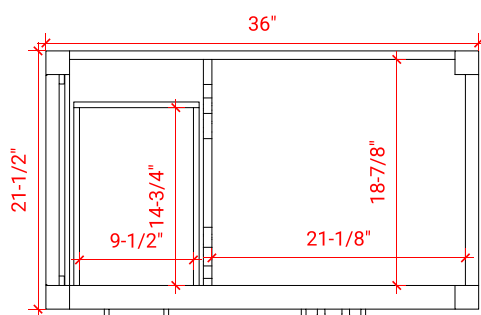

CAMBRIDGE 36" RIGHT OFFSET CABINET

ARIEL

A037S-R

BASE CABINET DIMENSIONS

36" W x 21.5" D x 34.5" H

FEATURES

- Solid wood frame & plywood panels
- Dovetail drawers and joints
- Soft closing doors & drawers

HARDWARE FINISHES

Brushed Nickel Satin Brass Matte Black Polished Chrome

AVAILABLE COLORS

White Grey Midnight Blue Espresso

FRONT VIEW

SIDE VIEW

PLAN VIEW

OVERALL DIMENSIONS

37" W x 22" D x 1.5" H

- Countertop
- Matching Backsplash
- Oval Sink

COUNTERTOP PLAN VIEW

EDGE SIDE VIEW

THREE DIMENSIONAL COUNTERTOP VIEW