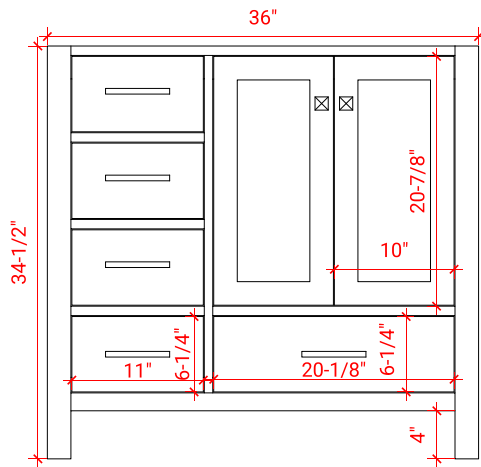

CAMBRIDGE 36" RIGHT OFFSET CABINET

ARIEL

A037S-R

BASE CABINET DIMENSIONS

36" W x 21.5" D x 34.5" H

FEATURES

- Solid wood frame & plywood panels
- Dovetail drawers and joints
- Soft closing doors & drawers

HARDWARE FINISHES

Brushed Nickel Satin Brass Matte Black Polished Chrome

AVAILABLE COLORS

White Grey Midnight Blue Espresso

FRONT VIEW

SIDE VIEW

PLAN VIEW

OVERALL DIMENSIONS

37" W x 22" D x 1.5" H

- Countertop
- Matching Backsplash
- Oval Sink

COUNTERTOP PLAN VIEW

EDGE SIDE VIEW

THREE DIMENSIONAL COUNTERTOP VIEW