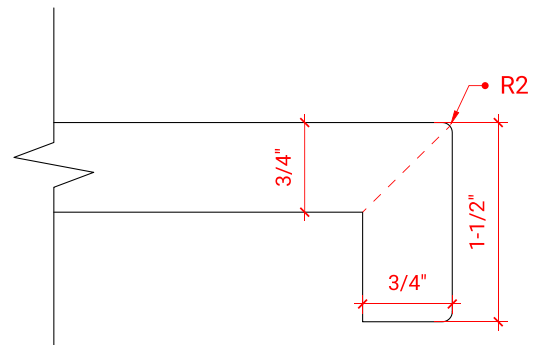

CAMBRIDGE 36" RIGHT OFFSET CABINET

ARIEL

A037S-R

BASE CABINET DIMENSIONS

36" W x 21.5" D x 34.5" H

FEATURES

- Solid wood frame & plywood panels
- Dovetail drawers and joints
- Soft closing doors & drawers

HARDWARE FINISHES

Brushed Nickel Satin Brass Matte Black Polished Chrome

AVAILABLE COLORS

White Grey Midnight Blue Espresso

FRONT VIEW

SIDE VIEW

PLAN VIEW

OVERALL DIMENSIONS

37" W x 22" D x 1.5" H

COUNTERTOP OPTIONS

Carrara Marble
CW-037S-R-OVL-CT

White Quartz
WQ-037S-R-OVL-CT

FEATURES

- Solid countertop with mitered edges & seams
- Undermount white oval sink
- Pre-drilled for 8" widespread faucet

INCLUDED

- Countertop
- Matching Backsplash
- Oval Sink

COUNTERTOP PLAN VIEW

EDGE SIDE VIEW

THREE DIMENSIONAL COUNTERTOP VIEW