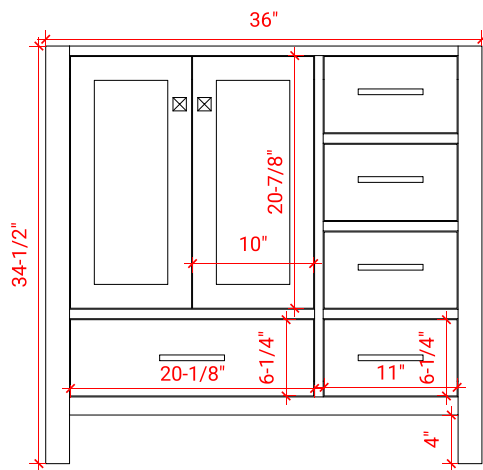

AVAILABLE COLORS

White   Grey   Midnight Blue   Espresso

FRONT VIEW