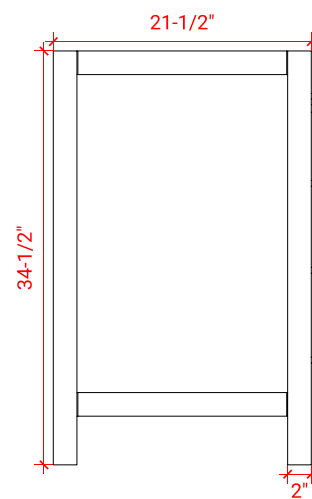

CAMBRIDGE 36" LEFT OFFSET CABINET

ARIEL

A037S-L

BASE CABINET DIMENSIONS

36" W x 21.5" D x 34.5" H

FEATURES

- Solid wood frame & plywood panels
- Dovetail drawers and joints
- Soft closing doors & drawers

HARDWARE FINISHES

Brushed Nickel   Satin Brass   Matte Black   Polished Chrome

AVAILABLE COLORS

White   Grey   Midnight Blue   Espresso

SIDE VIEW