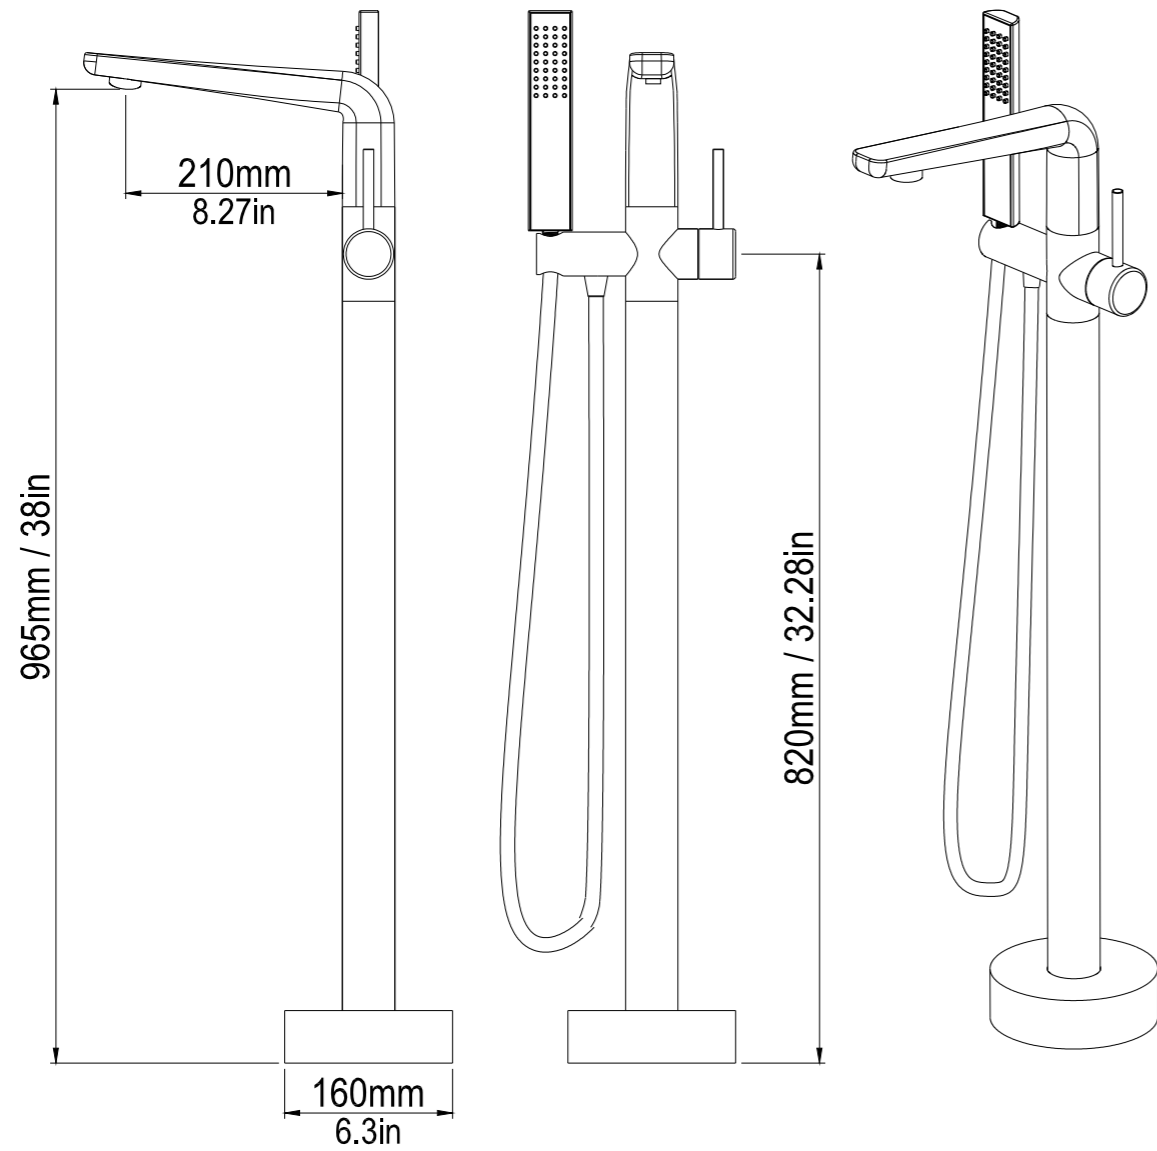

ARIEL

Floor Standing Bathtub Faucet Installation Manual

ARIEL

Serial Number: