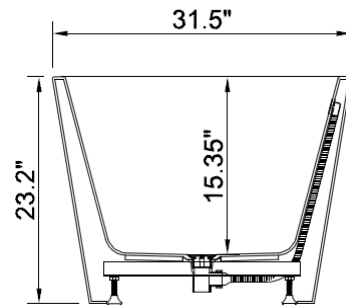

### MODEL: PS116-6732

Size	67"L x 31.5"W x 23.2"H
Features	<ul style="list-style-type: none"><li>• 100% Glossy White Acrylic</li><li>• Drain and Overflow Included</li><li>• Effective capacity: 66 Gal</li><li>• Drain Location: Center</li><li>• Drain Diameter: 1.5"</li><li>• Certification: cUPC</li><li>• Corrosion Resistant: EN263-2008</li><li>• Shape: Rectangle</li><li>• Not Include Faucet</li></ul>

### SPECIFICATIONS

FRONT VIEW

BACK VIEW

SIDE VIEW

TOP VIEW