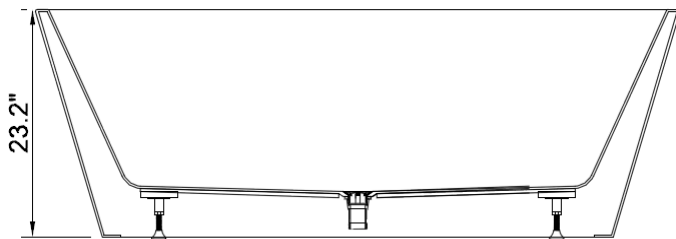

### MODEL: PS116-6732

Size	67"L x 31.5"W x 23.2"H
Features	<ul style="list-style-type: none"><li>• 100% Glossy White Acrylic</li><li>• Drain and Overflow Included</li><li>• Effective capacity: 66 Gal</li><li>• Drain Location: Center</li><li>• Drain Diameter: 1.5"</li><li>• Certification: cUPC</li><li>• Corrosion Resistant: EN263-2008</li><li>• Shape: Rectangle</li><li>• Not Include Faucet</li></ul>

### SPECIFICATIONS

FRONT VIEW

BACK VIEW

SIDE VIEW

TOP VIEW