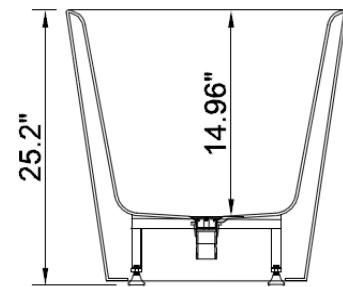

#### MODEL: PS114-6730

Size	67"L x 29.9"W x 29.9"H
Features	<ul style="list-style-type: none"><li>• 100% Glossy White Acrylic</li><li>• Drain and Overflow Included</li><li>• Effective capacity: 67.6 Gal</li><li>• Drain Location: Reversible</li><li>• Drain Diameter: 1.5"</li><li>• Certification: cUPC</li><li>• Corrosion Resistant: EN263-2008</li><li>• Shape: Oval</li><li>• Not Include Faucet</li></ul>

#### SPECIFICATIONS

FRONT VIEW

BACK VIEW

SIDE VIEW

TOP VIEW