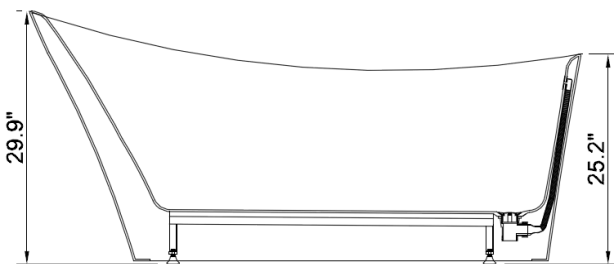

#### MODEL: PS114-6730

Size	67"L x 29.9"W x 29.9"H
Features	<ul style="list-style-type: none"><li>• 100% Glossy White Acrylic</li><li>• Drain and Overflow Included</li><li>• Effective capacity: 67.6 Gal</li><li>• Drain Location: Reversible</li><li>• Drain Diameter: 1.5"</li><li>• Certification: cUPC</li><li>• Corrosion Resistant: EN263-2008</li><li>• Shape: Oval</li><li>• Not Include Faucet</li></ul>

#### SPECIFICATIONS

FRONT VIEW

BACK VIEW

SIDE VIEW

TOP VIEW