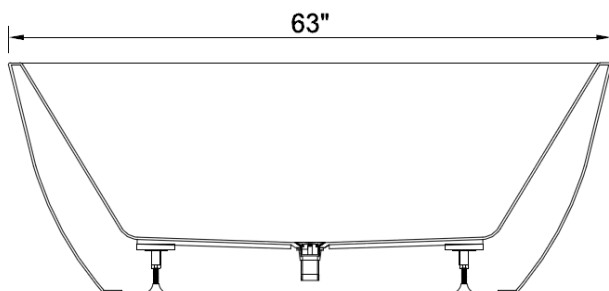

### MODEL: PS112-6330

Size	63"L x 29.6"W x 23.7"H
Features	<ul style="list-style-type: none"><li>• 100% Glossy White Acrylic</li><li>• Drain and Overflow Included</li><li>• Effective capacity: 71.6 Gal</li><li>• Drain Location: Center</li><li>• Drain Diameter: 1.5"</li><li>• Certification: cUPC</li><li>• Corrosion Resistant: EN263-2008</li><li>• Shape: Rectangle</li><li>• Not Include Faucet</li></ul>

### SPECIFICATIONS

FRONT VIEW

BACK VIEW

SIDE VIEW

TOP VIEW