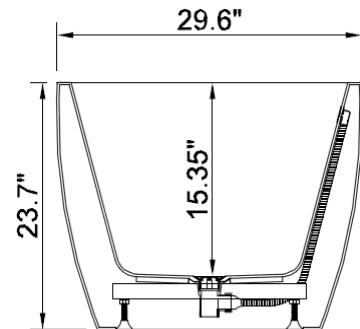

### MODEL: PS112-6330

Size	63"L x 29.6"W x 23.7"H
Features	<ul style="list-style-type: none"><li>• 100% Glossy White Acrylic</li><li>• Drain and Overflow Included</li><li>• Effective capacity: 71.6 Gal</li><li>• Drain Location: Center</li><li>• Drain Diameter: 1.5"</li><li>• Certification: cUPC</li><li>• Corrosion Resistant: EN263-2008</li><li>• Shape: Rectangle</li><li>• Not Include Faucet</li></ul>

### SPECIFICATIONS

FRONT VIEW

BACK VIEW

SIDE VIEW

TOP VIEW