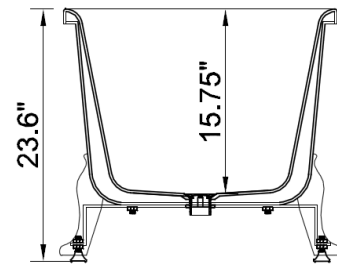

ARIEL

FREE STANDING TUB

ISABELLA 63" FREE STANDING ACRYLIC BATHTUB

MODEL: PS006-6327

- Size 63"L x 27.2"W x 27.6"H
- Features
- 100% Glossy White Acrylic
 - Drain and Overflow Included
 - Effective capacity: 59.4 Gal
 - Drain Location: Reversible
 - Drain Diameter: 1.5"
 - Certification: cUPC
 - Corrosion Resistant: EN263-2008
 - Shape: Oval
 - Not Include Faucet

SPECIFICATIONS

FRONT VIEW

BACK VIEW

SIDE VIEW

TOP VIEW