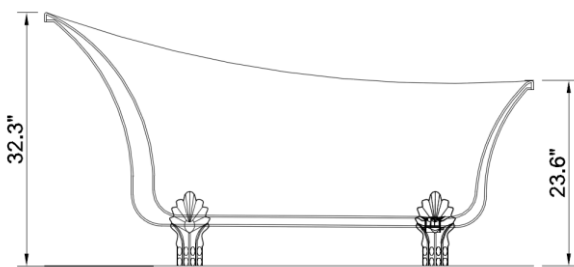

ARIEL

FREE STANDING TUB

ISABELLA 63" FREE STANDING ACRYLIC BATHTUB

MODEL: PS006-6327

- Size 63"L x 27.2"W x 27.6"H
- Features
- 100% Glossy White Acrylic
 - Drain and Overflow Included
 - Effective capacity: 59.4 Gal
 - Drain Location: Reversible
 - Drain Diameter: 1.5"
 - Certification: cUPC
 - Corrosion Resistant: EN263-2008
 - Shape: Oval
 - Not Include Faucet

SPECIFICATIONS

FRONT VIEW

BACK VIEW

SIDE VIEW

TOP VIEW