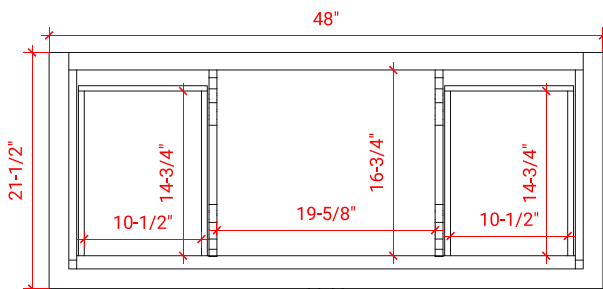

KENSINGTON 48" SINGLE SINK BASE CABINET

ARIEL

D049S

BASE CABINET DIMENSIONS

48" W x 21.5" D x 34.5" H

FEATURES

- Solid wood frame & plywood panels
- Dovetail drawers and joints
- Soft closing doors & drawers

HARDWARE FINISHES

Brushed Nickel   Satin Brass   Matte Black   Polished Chrome

AVAILABLE COLORS

White   Grey   Midnight Blue   Espresso

FRONT VIEW

SIDE VIEW

PLAN VIEW