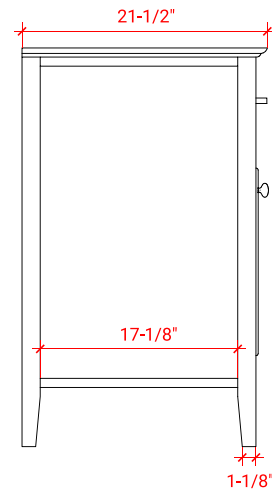

KENSINGTON 48" SINGLE SINK BASE CABINET

ARIEL

D049S

BASE CABINET DIMENSIONS

48" W x 21.5" D x 34.5" H

FEATURES

- Solid wood frame & plywood panels
- Dovetail drawers and joints
- Soft closing doors & drawers

HARDWARE FINISHES

Brushed Nickel   Satin Brass   Matte Black   Polished Chrome

AVAILABLE COLORS

White   Grey   Midnight Blue   Espresso

FRONT VIEW

SIDE VIEW

PLAN VIEW