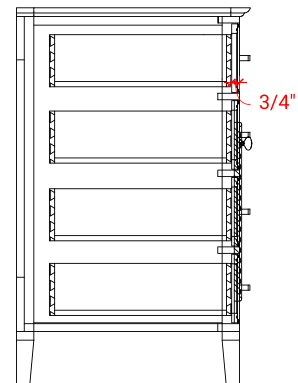

KENSINGTON 48" SINGLE SINK BASE CABINET

ARIEL

D049S

BASE CABINET DIMENSIONS

48" W x 21.5" D x 34.5" H

FEATURES

- Solid wood frame & plywood panels
- Dovetail drawers and joints
- Soft closing doors & drawers

HARDWARE FINISHES

Brushed Nickel   Satin Brass   Matte Black   Polished Chrome

AVAILABLE COLORS

White   Grey   Midnight Blue   Espresso

FRONT VIEW

SIDE VIEW

PLAN VIEW