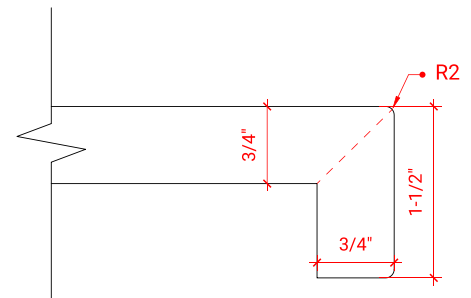

EDGE SIDE VIEW