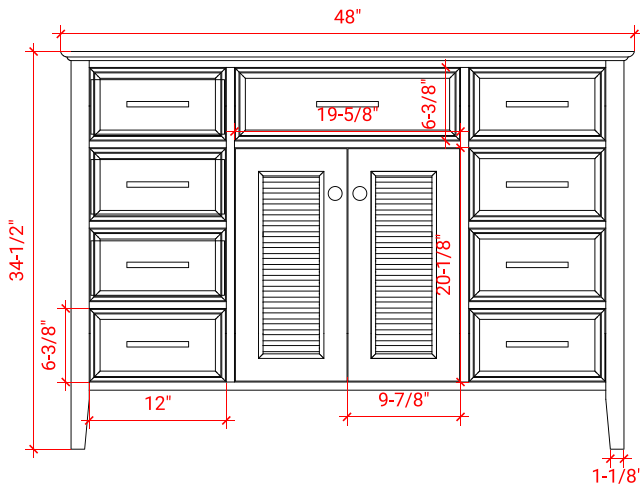

KENSINGTON 48" SINGLE SINK BASE CABINET

ARIEL

D049S

BASE CABINET DIMENSIONS

48" W x 21.5" D x 34.5" H

FEATURES

- Solid wood frame & plywood panels
- Dovetail drawers and joints
- Soft closing doors & drawers

HARDWARE FINISHES

Brushed Nickel   Satin Brass   Matte Black   Polished Chrome

AVAILABLE COLORS

White   Grey   Midnight Blue   Espresso

FRONT VIEW

SIDE VIEW

PLAN VIEW