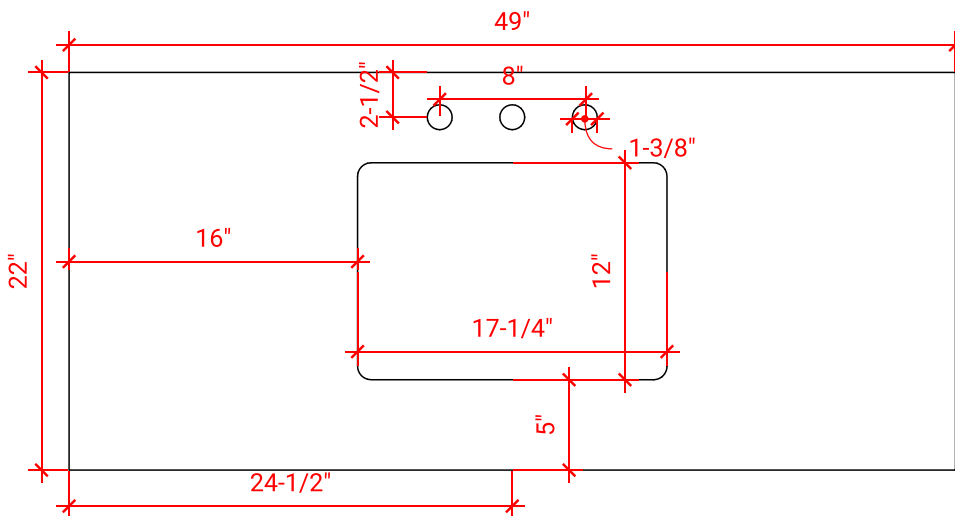

49" SINGLE RECTANGLE SINK COUNTERTOP WITH 1.5 IN. THICKNESS

ARIEL

OVERALL DIMENSIONS

49" W x 22" D x 1.5" H

COUNTERTOP OPTIONS

FEATURES

- Solid countertop with mitered edges & seams
- Undermount white rectangular sink
- Pre-drilled for 8" widespread faucet

INCLUDED

- Countertop
- Matching Backsplash
- Rectangle Sink

COUNTERTOP PLAN VIEW