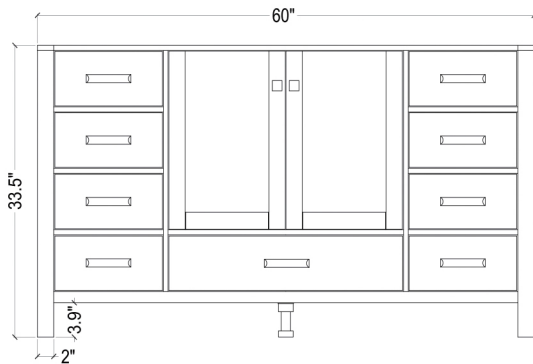

ARIEL

CAMBRIDGE 61" SINGLE SINK VANITY SET

MODEL: A061S

Cabinet Size

60"W x 21.5"D x 33.5"H

Mirror Size

59"W x 39"H

Features

- Solid Wood Construction
- Two Soft-Closing Doors
- Nine Full-Extension, Dove-Tail Construction, Soft-Closing Drawers
- Satin Nickel Finish Hardware
- Matching Framed Mirror Included

COLLECTION:

ARIEL CAMBRIDGE

FRONT

BACK VIEW

SIDE VIEW

MIRROR VIEW

ARIEL

CARRARA WHITE MARBLE COUNTERTOP

Dimensions

61"W x 22"D x 1.5"H

Features

- Carrara White Marble Countertop w/ 1.5" Edge and Matching Backsplash
- Countertop Pre-Drilled for 8" Widespread Faucets
- One Ceramic, Rectangle UPC Certified Under-Mount Sink
- Matching Backsplash Included