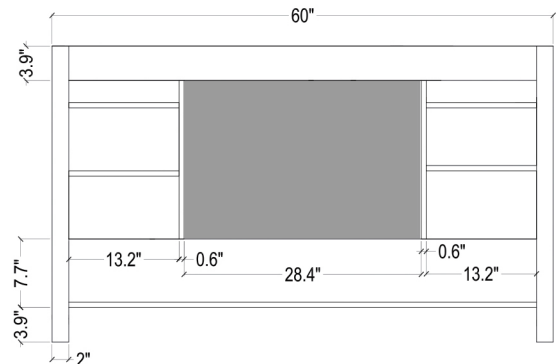

ARIEL

CAMBRIDGE 61" SINGLE SINK VANITY SET

MODEL: A061S

Cabinet Size

60"W x 21.5"D x 33.5"H

Mirror Size

59"W x 39"H

Features

- Solid Wood Construction
- Two Soft-Closing Doors
- Nine Full-Extension, Dove-Tail Construction, Soft-Closing Drawers
- Satin Nickel Finish Hardware
- Matching Framed Mirror Included

COLLECTION:

ARIEL CAMBRIDGE

FRONT

BACK VIEW

SIDE VIEW

MIRROR VIEW

ARIEL

CARRARA WHITE MARBLE COUNTERTOP

Dimensions

61"W x 22"D x 1.5"H

Features

- Carrara White Marble Countertop w/ 1.5" Edge and Matching Backsplash
- Countertop Pre-Drilled for 8" Widespread Faucets
- One Ceramic, Rectangle UPC Certified Under-Mount Sink
- Matching Backsplash Included