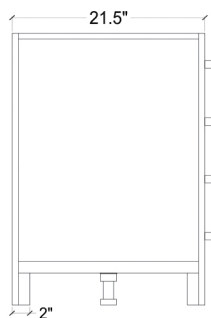

ARIEL

CAMBRIDGE 61" SINGLE SINK VANITY SET

MODEL: A061S

Cabinet Size

60"W x 21.5"D x 33.5"H

Mirror Size

59"W x 39"H

Features

- Solid Wood Construction
- Two Soft-Closing Doors
- Nine Full-Extension, Dove-Tail Construction, Soft-Closing Drawers
- Satin Nickel Finish Hardware
- Matching Framed Mirror Included

COLLECTION:

ARIEL CAMBRIDGE

FRONT

BACK VIEW

SIDE VIEW

MIRROR VIEW

ARIEL

CARRARA WHITE MARBLE COUNTERTOP

Dimensions

61"W x 22"D x 1.5"H

Features

- Carrara White Marble Countertop w/ 1.5" Edge and Matching Backsplash
- Countertop Pre-Drilled for 8" Widespread Faucets
- One Ceramic, Rectangle UPC Certified Under-Mount Sink
- Matching Backsplash Included