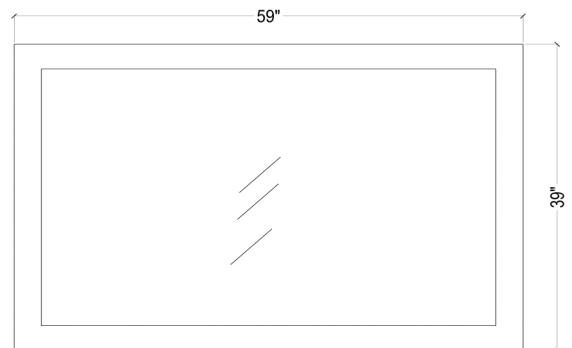

ARIEL

CAMBRIDGE 61" SINGLE SINK VANITY SET

MODEL: A061S

Cabinet Size

60"W x 21.5"D x 33.5"H

Mirror Size

59"W x 39"H

Features

FRONT

BACK VIEW

SIDE VIEW

MIRROR VIEW

ARIEL

CARRARA WHITE MARBLE COUNTERTOP

Dimensions

61"W x 22"D x 1.5"H

Features

- Carrara White Marble Countertop w/ 1.5" Edge and Matching Backsplash
- Countertop Pre-Drilled for 8" Widespread Faucets
- One Ceramic, Rectangle UPC Certified Under-Mount Sink
- Matching Backsplash Included