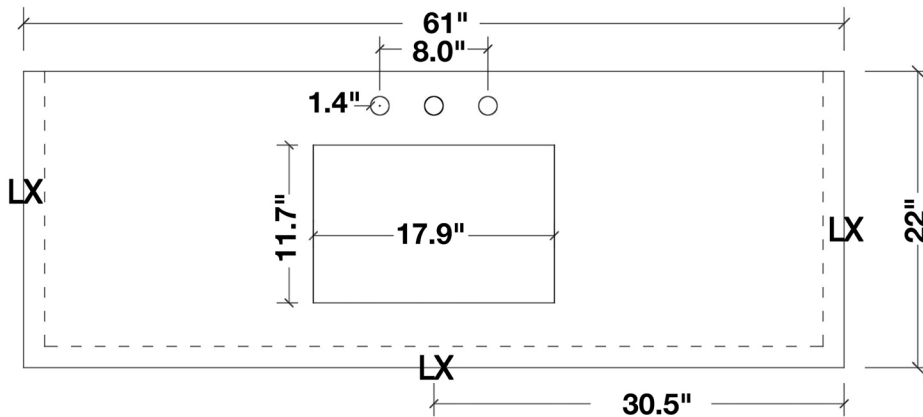

ARIEL

CAMBRIDGE 61" SINGLE SINK VANITY SET

MODEL: A061S

Cabinet Size

60"W x 21.5"D x 33.5"H

Mirror Size

59"W x 39"H

Features

FRONT

BACK VIEW

SIDE VIEW

MIRROR VIEW

ARIEL

CARRARA WHITE MARBLE COUNTERTOP

Dimensions

61"W x 22"D x 1.5"H

Features

- Carrara White Marble Countertop w/ 1.5" Edge and Matching Backsplash
- Countertop Pre-Drilled for 8" Widespread Faucets
- One Ceramic, Rectangle UPC Certified Under-Mount Sink
- Matching Backsplash Included

All stone tops are finished by hand, pre-drilled for 8" widespread faucets, and double-sealed for scratch resistance and long term durability.

BACKSPLASH

TOP VIEW

1.5" EDGE SIDE VIEW