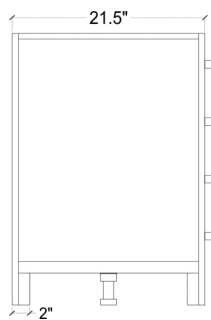

ARIEL

CAMBRIDGE 55" SINGLE SINK VANITY SET

MODEL: A055S

Cabinet Size

54"W x 21.5"D x 33.5"H

Mirror Size

54"W x 35"H

Features

- Solid Wood Construction
- Two Soft-Closing Doors
- Nine Full-Extension, Dove-Tail Construction, Soft-Closing Drawers
- Satin Nickel Finish Hardware
- Matching Framed Mirror Included

COLLECTION:

ARIEL CAMBRIDGE

FRONT

BACK VIEW

SIDE VIEW

MIRROR VIEW

ARIEL

CARRARA WHITE MARBLE COUNTERTOP

Dimensions

55 "W x 22"D x 1.5"H

Features

- Carrara White Marble Countertop w/ 1.5" Edge and Matching Backsplash
- Countertop Pre-Drilled for 8" Widespread Faucets
- One Ceramic Rectangle UPC Certified Under-Mount Sink
- Matching Backsplash Included