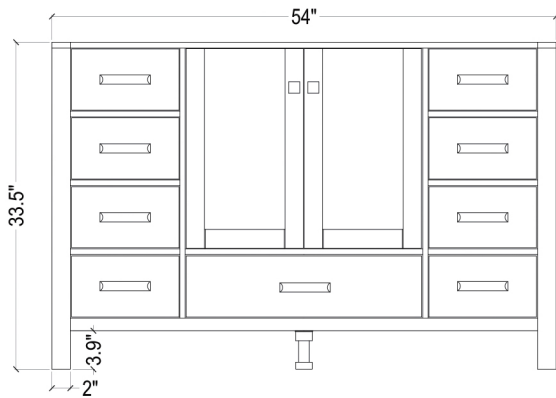

ARIEL

CAMBRIDGE 55" SINGLE SINK VANITY SET

MODEL: A055S

Cabinet Size

54"W x 21.5"D x 33.5"H

Mirror Size

54"W x 35"H

Features

- Solid Wood Construction
- Two Soft-Closing Doors
- Nine Full-Extension, Dove-Tail Construction, Soft-Closing Drawers
- Satin Nickel Finish Hardware
- Matching Framed Mirror Included

COLLECTION:

ARIEL CAMBRIDGE

FRONT

BACK VIEW

SIDE VIEW

MIRROR VIEW

ARIEL

CARRARA WHITE MARBLE COUNTERTOP

Dimensions

55 "W x 22"D x 1.5"H

Features

- Carrara White Marble Countertop w/ 1.5" Edge and Matching Backsplash
- Countertop Pre-Drilled for 8" Widespread Faucets
- One Ceramic Rectangle UPC Certified Under-Mount Sink
- Matching Backsplash Included