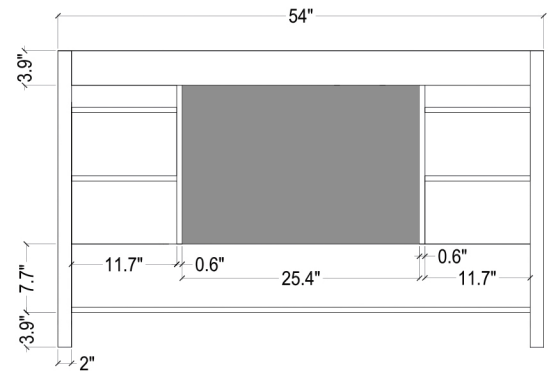

ARIEL

CAMBRIDGE 55" SINGLE SINK VANITY SET

MODEL: A055S

Cabinet Size

54"W x 21.5"D x 33.5"H

Mirror Size

54"W x 35"H

Features

- Solid Wood Construction
- Two Soft-Closing Doors
- Nine Full-Extension, Dove-Tail Construction, Soft-Closing Drawers
- Satin Nickel Finish Hardware
- Matching Framed Mirror Included

COLLECTION:

ARIEL CAMBRIDGE

FRONT

BACK VIEW

SIDE VIEW

MIRROR VIEW

ARIEL

CARRARA WHITE MARBLE COUNTERTOP

Dimensions

55 "W x 22"D x 1.5"H

Features

- Carrara White Marble Countertop w/ 1.5" Edge and Matching Backsplash
- Countertop Pre-Drilled for 8" Widespread Faucets
- One Ceramic Rectangle UPC Certified Under-Mount Sink
- Matching Backsplash Included