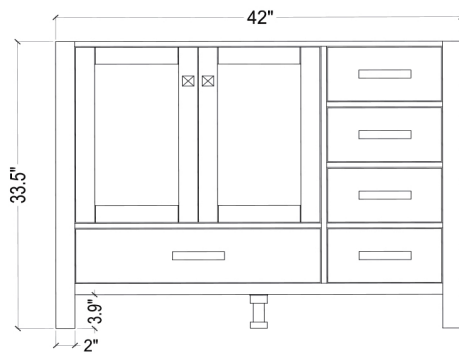

ARIEL

CAMBRIDGE 43" SINGLE SINK VANITY SET

MODEL: A043S-L

Cabinet Size

42"W x 21.5"D x 33.5"H

Mirror Size

42"W x 35"H

Features

- Solid Wood Construction
- Two Soft-Closing Doors
- Five Full-Extension, Dove-Tail Construction, Soft-Closing Drawers
- Satin Nickel Finish Hardware
- Matching Framed Mirror Included

COLLECTION:

ARIEL CAMBRIDGE

FRONT

BACK VIEW

SIDE VIEW

MIRROR VIEW

ARIEL

CARRARA WHITE MARBLE COUNTERTOP

Dimensions

43"W x 22"D x 1.5"H