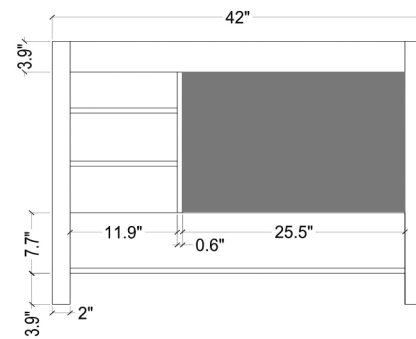

ARIEL

CAMBRIDGE 43" SINGLE SINK VANITY SET

MODEL: A043S-L

Cabinet Size

42"W x 21.5"D x 33.5"H

Mirror Size

42"W x 35"H

Features

- Solid Wood Construction
- Two Soft-Closing Doors
- Five Full-Extension, Dove-Tail Construction, Soft-Closing Drawers
- Satin Nickel Finish Hardware
- Matching Framed Mirror Included

COLLECTION:

ARIEL CAMBRIDGE

FRONT

BACK VIEW

SIDE VIEW

MIRROR VIEW

ARIEL

CARRARA WHITE MARBLE COUNTERTOP

Dimensions

43"W x 22"D x 1.5"H

Features

- Carrara White Marble Countertop w/ 1.5" Edge and Matching Backsplash
- Countertop Pre-Drilled for 8" Widespread Faucets
- One Ceramic, Rectangle UPC Certified Under-Mount Sink
- Matching Backsplash Included