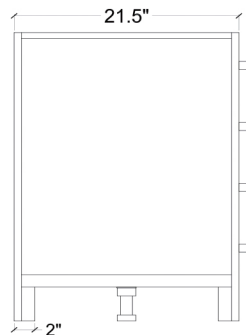

ARIEL

CAMBRIDGE 43" SINGLE SINK VANITY SET

MODEL: A043S-L

Cabinet Size

42"W x 21.5"D x 33.5"H

Mirror Size

42"W x 35"H

Features

FRONT

BACK VIEW

SIDE VIEW

MIRROR VIEW

ARIEL

CARRARA WHITE MARBLE COUNTERTOP

Dimensions

43"W x 22"D x 1.5"H

Features

- Carrara White Marble Countertop w/ 1.5" Edge and Matching Backsplash
- Countertop Pre-Drilled for 8" Widespread Faucets
- One Ceramic, Rectangle UPC Certified Under-Mount Sink
- Matching Backsplash Included