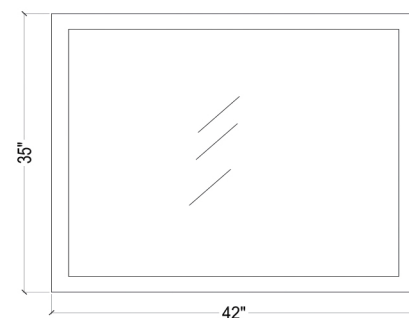

ARIEL

CAMBRIDGE 43" SINGLE SINK VANITY SET

MODEL: A043S-L

Cabinet Size

42"W x 21.5"D x 33.5"H

Mirror Size

42"W x 35"H

Features

FRONT

BACK VIEW

SIDE VIEW

MIRROR VIEW

ARIEL

CARRARA WHITE MARBLE COUNTERTOP

Dimensions

43"W x 22"D x 1.5"H

Features

- Carrara White Marble Countertop w/ 1.5" Edge and Matching Backsplash
- Countertop Pre-Drilled for 8" Widespread Faucets
- One Ceramic, Rectangle UPC Certified Under-Mount Sink
- Matching Backsplash Included