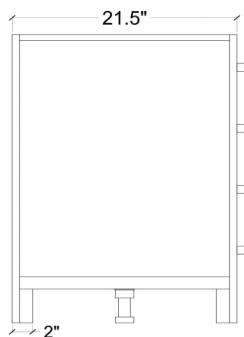

ARIEL

CAMBRIDGE 43" SINGLE SINK VANITY SET

MODEL: A043S-L

Cabinet Size

42"W x 21.5"D x 33.5"H

Mirror Size

42"W x 35"H

Features

- Solid Wood Construction
- Two Soft-Closing Doors
- Five Full-Extension, Dove-Tail Construction, Soft-Closing Drawers
- Satin Nickel Finish Hardware
- Matching Framed Mirror Included

COLLECTION:

ARIEL CAMBRIDGE

FRONT

BACK VIEW

SIDE VIEW

MIRROR VIEW

ARIEL

CARRARA WHITE MARBLE COUNTERTOP

Dimensions

43"W x 22"D x 1.5"H

Features

- Carrara White Marble Countertop w/ 1.5" Edge and Matching Backsplash
- Countertop Pre-Drilled for 8" Widespread Faucets
- One Ceramic, Rectangle UPC Certified Under-Mount Sink
- Matching Backsplash Included