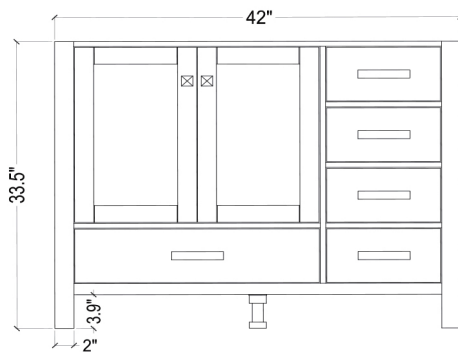

ARIEL

CAMBRIDGE 43" SINGLE SINK VANITY SET

MODEL: A043S-L

Cabinet Size

42"W x 21.5"D x 33.5"H

Mirror Size

42"W x 35"H

Features

- Solid Wood Construction
- Two Soft-Closing Doors
- Five Full-Extension, Dove-Tail Construction, Soft-Closing Drawers
- Satin Nickel Finish Hardware
- Matching Framed Mirror Included

COLLECTION:

ARIEL CAMBRIDGE

FRONT

BACK VIEW

SIDE VIEW

MIRROR VIEW

ARIEL

CARRARA WHITE MARBLE COUNTERTOP

Dimensions

43"W x 22"D x 1.5"H