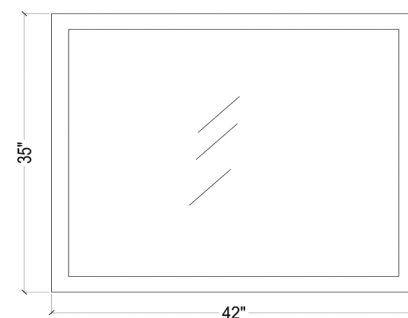

ARIEL

CAMBRIDGE 43" SINGLE SINK VANITY SET

MODEL: A043S-L

Cabinet Size

42"W x 21.5"D x 33.5"H

Mirror Size

42"W x 35"H

Features

FRONT

BACK VIEW

SIDE VIEW

MIRROR VIEW

ARIEL

CARRARA WHITE MARBLE COUNTERTOP

Dimensions

43"W x 22"D x 1.5"H

Features

- Carrara White Marble Countertop w/ 1.5" Edge and Matching Backsplash
- Countertop Pre-Drilled for 8" Widespread Faucets
- One Ceramic, Rectangle UPC Certified Under-Mount Sink
- Matching Backsplash Included