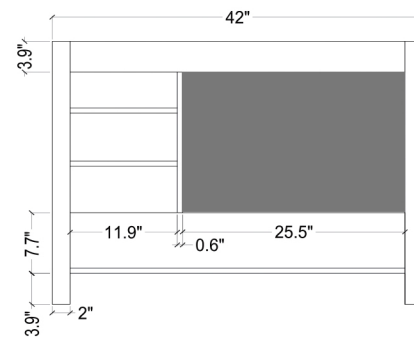

ARIEL

CAMBRIDGE 43" SINGLE SINK VANITY SET

MODEL: A043S-L

Cabinet Size

42"W x 21.5"D x 33.5"H

Mirror Size

42"W x 35"H

Features

- Solid Wood Construction
- Two Soft-Closing Doors
- Five Full-Extension, Dove-Tail Construction, Soft-Closing Drawers
- Satin Nickel Finish Hardware
- Matching Framed Mirror Included

COLLECTION:

ARIEL CAMBRIDGE

FRONT

BACK VIEW

SIDE VIEW

MIRROR VIEW

ARIEL

CARRARA WHITE MARBLE COUNTERTOP

Dimensions

43"W x 22"D x 1.5"H

Features

- Carrara White Marble Countertop w/ 1.5" Edge and Matching Backsplash
- Countertop Pre-Drilled for 8" Widespread Faucets
- One Ceramic, Rectangle UPC Certified Under-Mount Sink
- Matching Backsplash Included