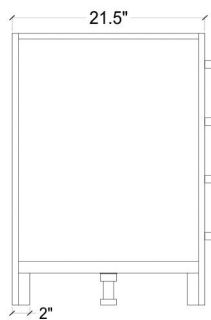

ARIEL

CAMBRIDGE 49" SINGLE SINK VANITY SET

MODEL: A049S

Cabinet Size

48"W x 21.5"D x 33.5"H

Mirror Size

47"W x 35"H

Features

- Solid Wood Construction
- Two Soft-Closing Doors
- Nine Full-Extension, Dove-Tail Construction, Soft-Closing Drawers
- Satin Nickel Finish Hardware
- Matching Framed Mirror Included

COLLECTION:

ARIEL CAMBRIDGE

FRONT

BACK VIEW

SIDE VIEW

MIRROR VIEW

ARIEL

CARRARA WHITE MARBLE COUNTERTOP

Dimensions

49" W x 22"D x 1.5"H

Features

- Carrara White Marble Countertop w/ 1.5" Edge and Matching Backsplash
- Countertop Pre-Drilled for 8" Widespread Faucets
- One Ceramic, Round, UPC Certified Under-Mount Sink
- Matching Backsplash Included