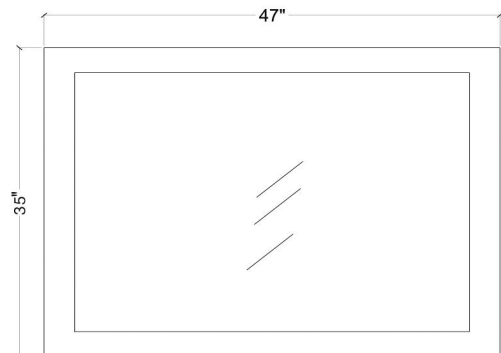

ARIEL

CAMBRIDGE 49" SINGLE SINK VANITY SET

MODEL: A049S

Cabinet Size

48"W x 21.5"D x 33.5"H

Mirror Size

47"W x 35"H

Features

FRONT

BACK VIEW

SIDE VIEW

MIRROR VIEW

ARIEL

CARRARA WHITE MARBLE COUNTERTOP

Dimensions

49" W x 22"D x 1.5"H

Features

- Carrara White Marble Countertop w/ 1.5" Edge and Matching Backsplash
- Countertop Pre-Drilled for 8" Widespread Faucets
- One Ceramic, Round, UPC Certified Under-Mount Sink
- Matching Backsplash Included