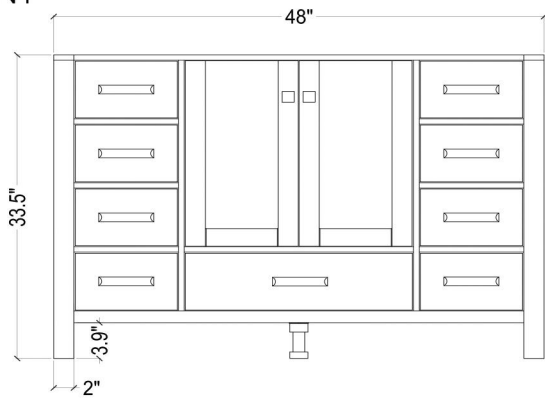

ARIEL

CAMBRIDGE 49" SINGLE SINK VANITY SET

MODEL: A049S

Cabinet Size

48"W x 21.5"D x 33.5"H

Mirror Size

47"W x 35"H

Features

- Solid Wood Construction
- Two Soft-Closing Doors
- Nine Full-Extension, Dove-Tail Construction, Soft-Closing Drawers
- Satin Nickel Finish Hardware
- Matching Framed Mirror Included

COLLECTION:

ARIEL CAMBRIDGE

FRONT

BACK VIEW

SIDE VIEW

MIRROR VIEW

ARIEL

CARRARA WHITE MARBLE COUNTERTOP

Dimensions

49" W x 22"D x 1.5"H