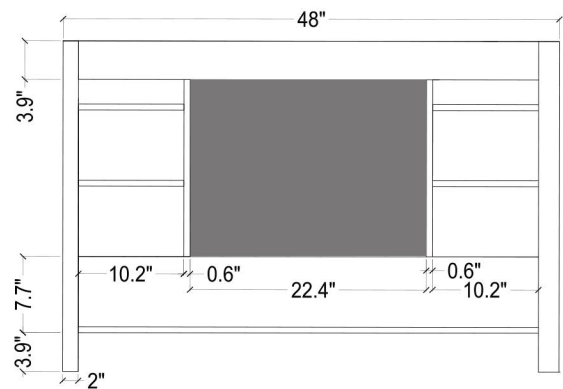

ARIEL

CAMBRIDGE 49" SINGLE SINK VANITY SET

MODEL: A049S

Cabinet Size

48"W x 21.5"D x 33.5"H

Mirror Size

47"W x 35"H

Features

- Solid Wood Construction
- Two Soft-Closing Doors
- Nine Full-Extension, Dove-Tail Construction, Soft-Closing Drawers
- Satin Nickel Finish Hardware
- Matching Framed Mirror Included

COLLECTION:

ARIEL CAMBRIDGE

FRONT

BACK VIEW

SIDE VIEW

MIRROR VIEW

ARIEL

CARRARA WHITE MARBLE COUNTERTOP

Dimensions

49" W x 22"D x 1.5"H

Features

- Carrara White Marble Countertop w/ 1.5" Edge and Matching Backsplash
- Countertop Pre-Drilled for 8" Widespread Faucets
- One Ceramic, Round, UPC Certified Under-Mount Sink
- Matching Backsplash Included