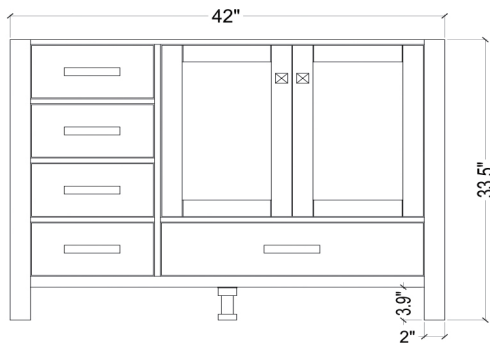

ARIEL

CAMBRIDGE 43" SINGLE SINK VANITY SET

MODEL: A043S-R

Cabinet Size

42"W x 21.5"D x 33.5"H

Mirror Size

42"W x 35"H

Features

- Solid Wood Construction
- Two Soft-Closing Doors
- Five Full-Extension, Dove-Tail Construction, Soft-Closing Drawers
- Satin Nickel Finish Hardware
- Matching Framed Mirror Included

COLLECTION:

ARIEL CAMBRIDGE

FRONT

SIDE VIEW