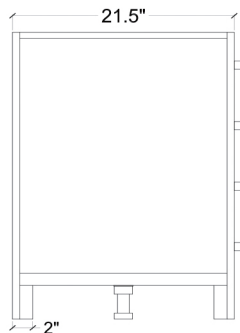

ARIEL

CAMBRIDGE 43" SINGLE SINK VANITY SET

MODEL: A043S-R

Cabinet Size

42"W x 21.5"D x 33.5"H

Mirror Size

42"W x 35"H

Features

- Solid Wood Construction
- Two Soft-Closing Doors
- Five Full-Extension, Dove-Tail Construction, Soft-Closing Drawers
- Satin Nickel Finish Hardware
- Matching Framed Mirror Included

COLLECTION:

ARIEL CAMBRIDGE

FRONT

BACK VIEW

SIDE VIEW

MIRROR VIEW