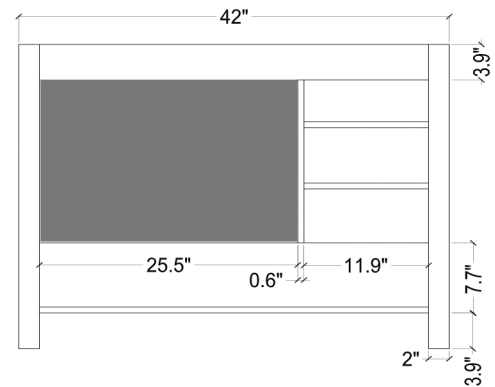

ARIEL

CAMBRIDGE 43" SINGLE SINK VANITY SET

MODEL: A043S-R

Cabinet Size

42"W x 21.5"D x 33.5"H

Mirror Size

42"W x 35"H

Features

FRONT

BACK VIEW

SIDE VIEW

MIRROR VIEW