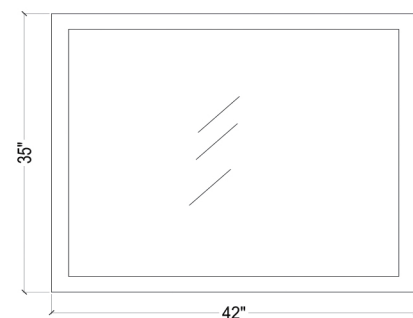

ARIEL

CAMBRIDGE 43" SINGLE SINK VANITY SET

MODEL: A043S-L

Cabinet Size

42"W x 21.5"D x 33.5"H

Mirror Size

42"W x 35"H

Features

FRONT

BACK VIEW

SIDE VIEW

MIRROR VIEW

ARIEL

CARRARA WHITE MARBLE COUNTERTOP

Dimensions

43"W x 22"D x 1.5"H

Features

- Carrara White Marble Countertop w/ 1.5" Edge and Matching Backsplash
- Countertop Pre-Drilled for 8" Widespread Faucets
- One Ceramic, Round, UPC Certified Under-Mount Sink
- Matching Backsplash Included