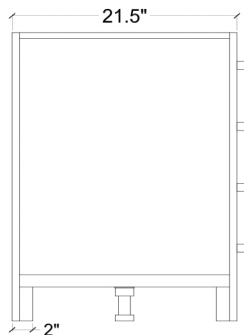

ARIEL

CAMBRIDGE 43" SINGLE SINK VANITY SET

MODEL: A043S-L

Cabinet Size

42"W x 21.5"D x 33.5"H

Mirror Size

42"W x 35"H

Features

- Solid Wood Construction
- Two Soft-Closing Doors
- Five Full-Extension, Dove-Tail Construction, Soft-Closing Drawers
- Satin Nickel Finish Hardware
- Matching Framed Mirror Included

COLLECTION:

ARIEL CAMBRIDGE

FRONT

BACK VIEW

SIDE VIEW

MIRROR VIEW

ARIEL

CARRARA WHITE MARBLE COUNTERTOP

Dimensions

43"W x 22"D x 1.5"H

Features

- Carrara White Marble Countertop w/ 1.5" Edge and Matching Backsplash
- Countertop Pre-Drilled for 8" Widespread Faucets
- One Ceramic, Round, UPC Certified Under-Mount Sink
- Matching Backsplash Included