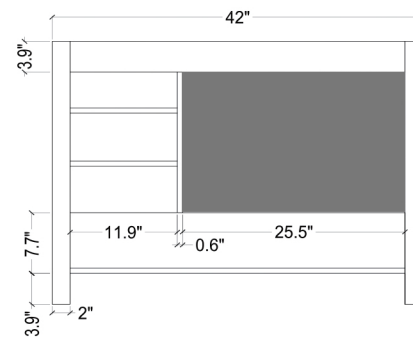

ARIEL

CAMBRIDGE 43" SINGLE SINK VANITY SET

MODEL: A043S-L

Cabinet Size

42"W x 21.5"D x 33.5"H

Mirror Size

42"W x 35"H

Features

FRONT

BACK VIEW

SIDE VIEW

MIRROR VIEW

ARIEL

CARRARA WHITE MARBLE COUNTERTOP

Dimensions

43"W x 22"D x 1.5"H

Features

- Carrara White Marble Countertop w/ 1.5" Edge and Matching Backsplash
- Countertop Pre-Drilled for 8" Widespread Faucets
- One Ceramic, Round, UPC Certified Under-Mount Sink
- Matching Backsplash Included