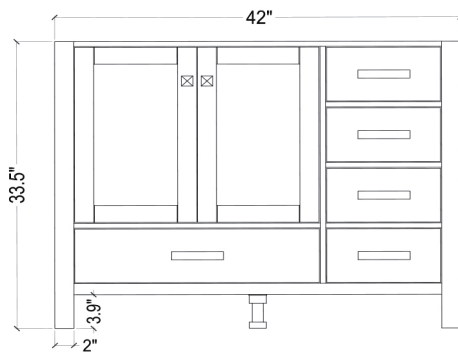

ARIEL

CAMBRIDGE 43" SINGLE SINK VANITY SET

MODEL: A043S-L

Cabinet Size

42"W x 21.5"D x 33.5"H

Mirror Size

42"W x 35"H

Features

- Solid Wood Construction
- Two Soft-Closing Doors
- Five Full-Extension, Dove-Tail Construction, Soft-Closing Drawers
- Satin Nickel Finish Hardware
- Matching Framed Mirror Included

COLLECTION:

ARIEL CAMBRIDGE

FRONT

BACK VIEW

SIDE VIEW

MIRROR VIEW

ARIEL

CARRARA WHITE MARBLE COUNTERTOP

Dimensions

43"W x 22"D x 1.5"H