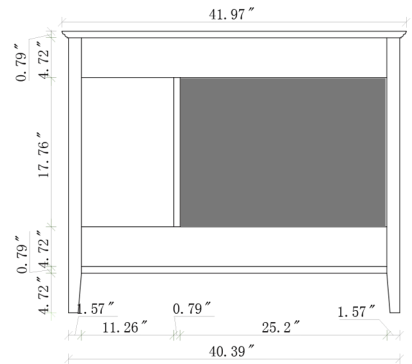

## KENSINGTON 43" SINGLE SINK VANITY SET

MODEL: D043S-L

Cabinet Size 42"W x 21.5"D x 33.5"H

Mirror Size 42"W x 35"H

- Features
- Solid Wood Construction
  - Two Soft-Closing Doors
  - Four Full-Extension, Dove-Tail Construction, Soft-Closing Drawers and One Decorative Faux Drawer
  - Satin Nickel Finish Hardware
  - Matching Framed Mirror Included

### COLLECTION:

ARIEL KENSINGTON

FRONT

BACK VIEW

SIDE VIEW

MIRROR VIEW

## KENSINGTON 43" SINGLE SINK VANITY SET

MODEL: D043S-L

Countertop Size 43"W x 22"D x 1.5"H

- Features
- Countertop Pre-Drilled for 8" Widespread Faucets
  - Carrara White Marble Countertop with 1.5" Edge
  - Matching Backsplash
  - Rectangular Under-Mount cUPC Sink
  - Pre-sealed for scratch resistance and long-term durability (should be resealed once every 1-2 years)