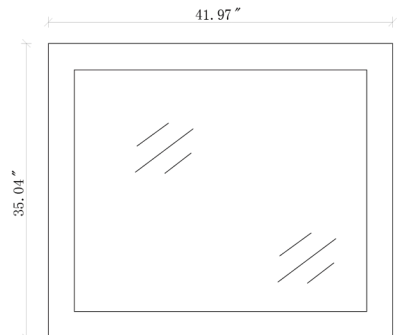

## KENSINGTON 43" SINGLE SINK VANITY SET

MODEL: D043S-L

Cabinet Size 42"W x 21.5"D x 33.5"H

Mirror Size 42"W x 35"H

- Features
- Solid Wood Construction
  - Two Soft-Closing Doors
  - Four Full-Extension, Dove-Tail Construction, Soft-Closing Drawers and One Decorative Faux Drawer
  - Satin Nickel Finish Hardware
  - Matching Framed Mirror Included

### COLLECTION:

ARIEL KENSINGTON

FRONT

BACK VIEW

SIDE VIEW

MIRROR VIEW

## KENSINGTON 43" SINGLE SINK VANITY SET

MODEL: D043S-L

Countertop Size 43"W x 22"D x 1.5"H

- Features
- Countertop Pre-Drilled for 8" Widespread Faucets
  - Carrara White Marble Countertop with 1.5" Edge
  - Matching Backsplash
  - Rectangular Under-Mount cUPC Sink
  - Pre-sealed for scratch resistance and long-term durability (should be resealed once every 1-2 years)