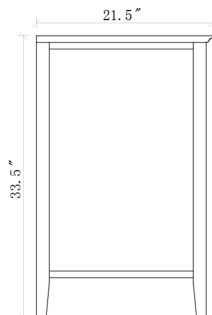

## KENSINGTON 43" SINGLE SINK VANITY SET

MODEL: D043S-L

Cabinet Size 42"W x 21.5"D x 33.5"H

Mirror Size 42"W x 35"H

- Features
- Solid Wood Construction
  - Two Soft-Closing Doors
  - Four Full-Extension, Dove-Tail Construction, Soft-Closing Drawers and One Decorative Faux Drawer
  - Satin Nickel Finish Hardware
  - Matching Framed Mirror Included

### COLLECTION:

ARIEL KENSINGTON

FRONT

BACK VIEW

SIDE VIEW

MIRROR VIEW

## KENSINGTON 43" SINGLE SINK VANITY SET

MODEL: D043S-L

Countertop Size 43"W x 22"D x 1.5"H

- Features
- Countertop Pre-Drilled for 8" Widespread Faucets
  - Carrara White Marble Countertop with 1.5" Edge
  - Matching Backsplash
  - Rectangular Under-Mount cUPC Sink
  - Pre-sealed for scratch resistance and long-term durability (should be resealed once every 1-2 years)