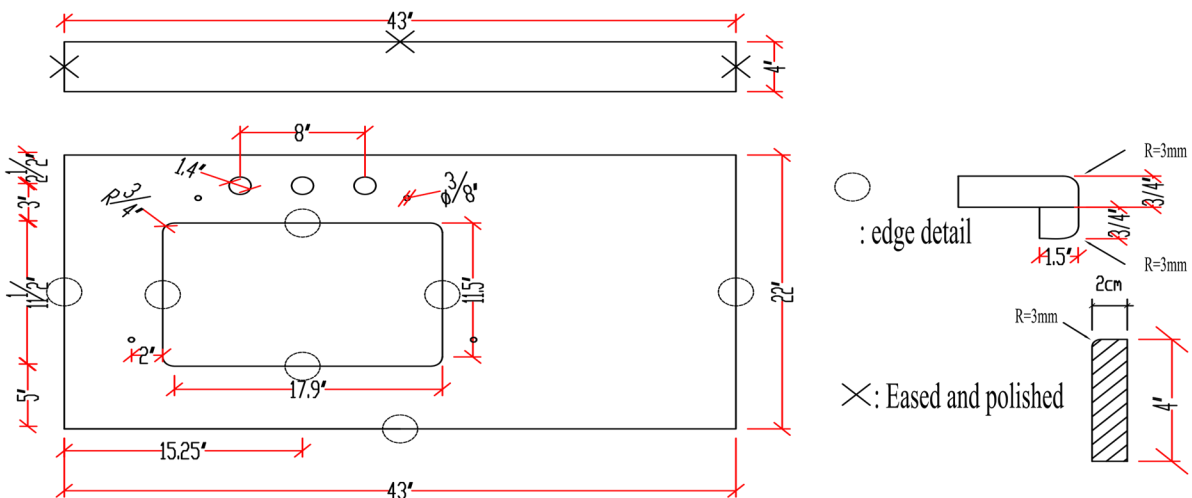

Carrara White