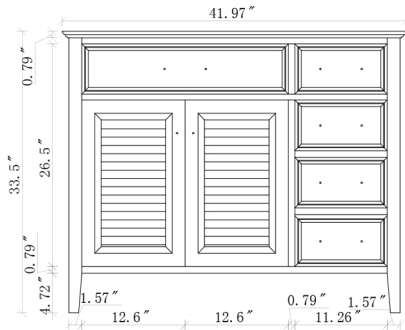

## KENSINGTON 43" SINGLE SINK VANITY SET

MODEL: D043S-L

Cabinet Size 42"W x 21.5"D x 33.5"H

Mirror Size 42"W x 35"H

- Features
- Solid Wood Construction
  - Two Soft-Closing Doors
  - Four Full-Extension, Dove-Tail Construction, Soft-Closing Drawers and One Decorative Faux Drawer
  - Satin Nickel Finish Hardware
  - Matching Framed Mirror Included

### COLLECTION:

ARIEL KENSINGTON

FRONT

BACK VIEW

SIDE VIEW

MIRROR VIEW

## KENSINGTON 43" SINGLE SINK VANITY SET

MODEL: D043S-L

Countertop Size 43"W x 22"D x 1.5"H

- Features
- Countertop Pre-Drilled for 8" Widespread Faucets
  - Carrara White Marble Countertop with 1.5" Edge
  - Matching Backsplash
  - Rectangular Under-Mount cUPC Sink
  - Pre-sealed for scratch resistance and long-term durability (should be resealed once every 1-2 years)