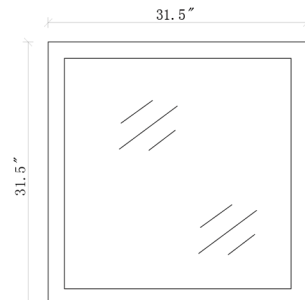

ARIEL

KENSINGTON 37" SINGLE SINK VANITY SET

MODEL: D037S-R

Cabinet Size 36"W x 21.5"D x 33.5"H

Mirror Size 31.5"W x 31.5"H

- Features
- Solid Wood Construction
 - Two Soft-Closing Doors
 - Four Full-Extension, Dove-Tail Construction, Soft-Closing Drawers and One Decorative Faux Drawer
 - Satin Nickel Finish Hardware
 - Matching Framed Mirror Included

COLLECTION:

ARIEL KENSINGTON

FRONT

BACK VIEW

SIDE VIEW

MIRROR VIEW

ARIEL

KENSINGTON 37" SINGLE SINK VANITY SET

MODEL: D037S-R

Countertop Size 37"W x 22"D x 1.5"H

- Features
- Countertop Pre-Drilled for 8" Widespread Faucets
 - Carrara White Marble Countertop with 1.5" Edge
 - Matching Backsplash
 - Rectangular Under-Mount cUPC Sink
 - Pre-sealed for scratch resistance and long-term durability (should be resealed once every 1-2 years)