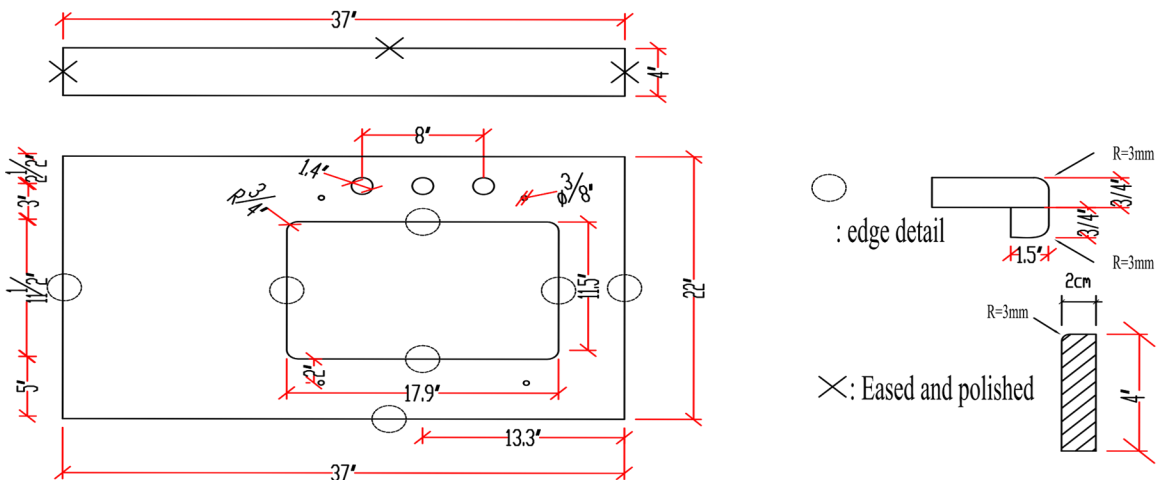

Carrara White