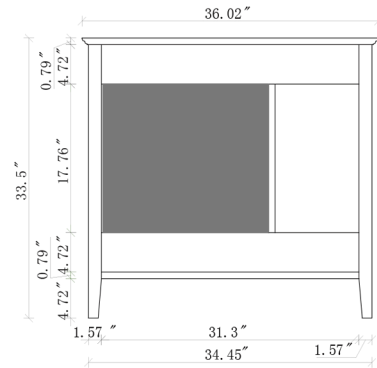

ARIEL

KENSINGTON 37" SINGLE SINK VANITY SET

MODEL: D037S-R

Cabinet Size 36"W x 21.5"D x 33.5"H

Mirror Size 31.5"W x 31.5"H

- Features
- Solid Wood Construction
 - Two Soft-Closing Doors
 - Four Full-Extension, Dove-Tail Construction, Soft-Closing Drawers and One Decorative Faux Drawer
 - Satin Nickel Finish Hardware
 - Matching Framed Mirror Included

COLLECTION:

ARIEL KENSINGTON

FRONT

BACK VIEW

SIDE VIEW

MIRROR VIEW

ARIEL

KENSINGTON 37" SINGLE SINK VANITY SET

MODEL: D037S-R

Countertop Size 37"W x 22"D x 1.5"H

- Features
- Countertop Pre-Drilled for 8" Widespread Faucets
 - Carrara White Marble Countertop with 1.5" Edge
 - Matching Backsplash
 - Rectangular Under-Mount cUPC Sink
 - Pre-sealed for scratch resistance and long-term durability (should be resealed once every 1-2 years)