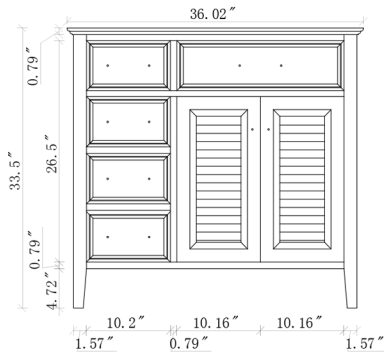

ARIEL

KENSINGTON 37" SINGLE SINK VANITY SET

MODEL: D037S-R

Cabinet Size 36"W x 21.5"D x 33.5"H

Mirror Size 31.5"W x 31.5"H

- Features
- Solid Wood Construction
 - Two Soft-Closing Doors
 - Four Full-Extension, Dove-Tail Construction, Soft-Closing Drawers and One Decorative Faux Drawer
 - Satin Nickel Finish Hardware
 - Matching Framed Mirror Included

COLLECTION:

ARIEL KENSINGTON

FRONT

BACK VIEW

SIDE VIEW

MIRROR VIEW

ARIEL

KENSINGTON 37" SINGLE SINK VANITY SET

MODEL: D037S-R

Countertop Size 37"W x 22"D x 1.5"H

- Features
- Countertop Pre-Drilled for 8" Widespread Faucets
 - Carrara White Marble Countertop with 1.5" Edge
 - Matching Backsplash
 - Rectangular Under-Mount cUPC Sink
 - Pre-sealed for scratch resistance and long-term durability (should be resealed once every 1-2 years)