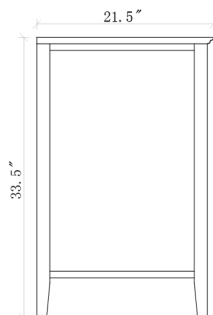

ARIEL

KENSINGTON 37" SINGLE SINK VANITY SET

MODEL: D037S-R

Cabinet Size 36"W x 21.5"D x 33.5"H

Mirror Size 31.5"W x 31.5"H

- Features
- Solid Wood Construction
 - Two Soft-Closing Doors
 - Four Full-Extension, Dove-Tail Construction, Soft-Closing Drawers and One Decorative Faux Drawer
 - Satin Nickel Finish Hardware
 - Matching Framed Mirror Included

COLLECTION:

ARIEL KENSINGTON

FRONT

BACK VIEW

SIDE VIEW

MIRROR VIEW

ARIEL

KENSINGTON 37" SINGLE SINK VANITY SET

MODEL: D037S-R

Countertop Size 37"W x 22"D x 1.5"H

- Features
- Countertop Pre-Drilled for 8" Widespread Faucets
 - Carrara White Marble Countertop with 1.5" Edge
 - Matching Backsplash
 - Rectangular Under-Mount cUPC Sink
 - Pre-sealed for scratch resistance and long-term durability (should be resealed once every 1-2 years)