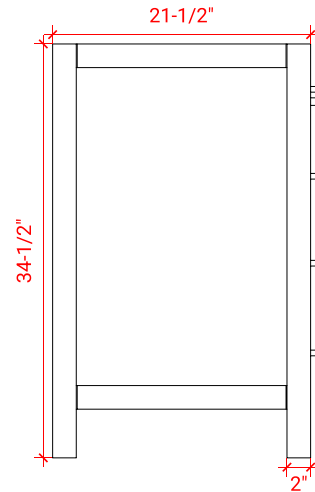

CAMBRIDGE 36" RIGHT OFFSET CABINET

ARIEL

A037S-R

BASE CABINET DIMENSIONS

36" W x 21.5" D x 34.5" H

FEATURES

- Solid wood frame & plywood panels
- Dovetail drawers and joints
- Soft closing doors & drawers

HARDWARE FINISHES

Brushed Nickel   Satin Brass   Matte Black   Polished Chrome

AVAILABLE COLORS

White   Grey   Midnight Blue   Espresso

SIDE VIEW