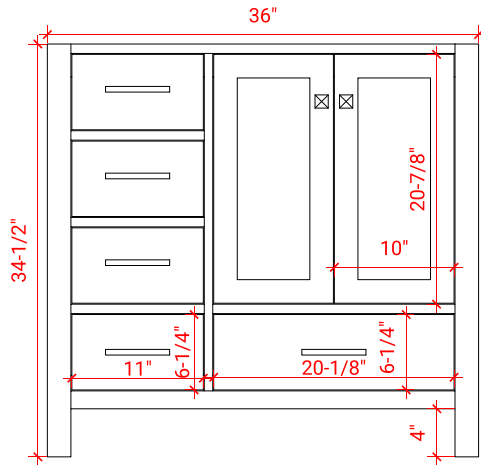

AVAILABLE COLORS

White   Grey   Midnight Blue   Espresso

FRONT VIEW