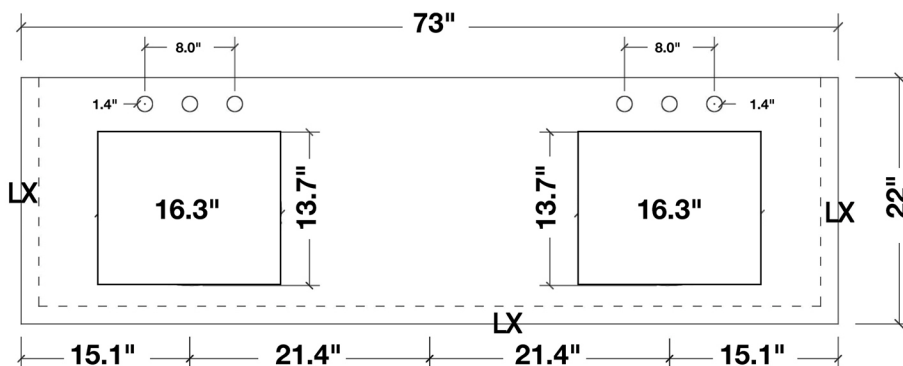

ARIEL

HAMLET 72" DOUBLE SINK VANITY SET

MODEL: F073D-AB

- Cabinet Size 72"W x 21.5"D x 33.5"H
Mirror Size 28"W x 35"H (two pcs)
Features
- Solid Wood Construction
 - Four Soft-Closing Doors
 - Three Full-Extension, Dove-Tail Construction, Soft-Closing Drawers
 - Satin Nickel Finish Hardware
 - Matching Framed Mirrors Included

MODEL: F073D-AB-CT

Dimensions

73"W x 22"D x 1.5"H

Features

- Absolute Black Granite Countertop w/ 1.5" Edge and Matching Backsplash
- Countertop Pre-Drilled for 8" Widespread Faucets
- Two Ceramic, Rectangular, UPC Certified Under-Mount Sinks
- Matching Backsplash Included

All stone tops are finished by hand, pre-drilled for 8" widespread faucets, and double-sealed for scratch resistance and long term durability.

BACKSPLASH

TOP VIEW

1.5" EDGE SIDE VIEW