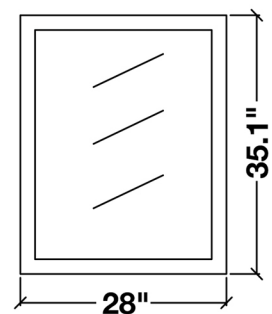

ARIEL

HAMLET 72" DOUBLE SINK VANITY SET

MODEL: F073D-AB

1. Cabinet Size 72"W x 21.5"D x 33.5"H
   Mirror Size 28"W x 35"H (two pcs)
   Features
2. Solid Wood Construction
   - Four Soft-Closing Doors
   - Three Full-Extension, Dove-Tail Construction, Soft-Closing Drawers
   - Satin Nickel Finish Hardware
   - Matching Framed Mirrors Included

COLLECTION:

ARIEL HAMLET

SIDE VIEW

MIRROR VIEW