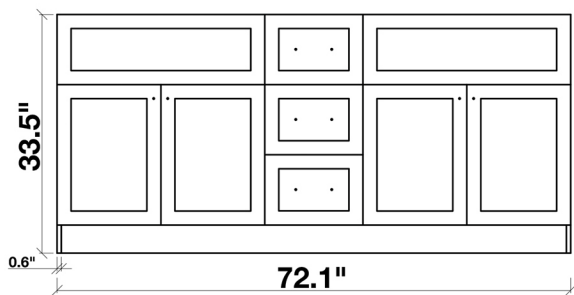

COLLECTION:

ARIEL HAMLET

FRONT