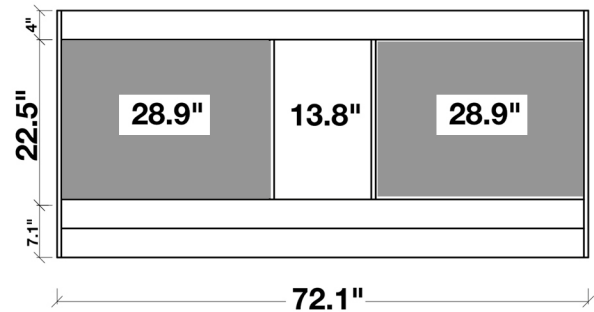

BACK VIEW

SIDE VIEW