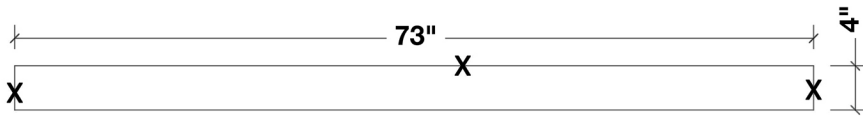

ARIEL

ABSOLUTE BLACK GRANITE COUNTERTOP

MODEL: F073D-AB-CT

Dimensions

73"W x 22"D x 1.5"H

Features

- Absolute Black Granite Countertop w/ 1.5" Edge and Matching Backsplash
- Countertop Pre-Drilled for 8" Widespread Faucets
- Two Ceramic, Rectangular, UPC Certified Under-Mount Sinks
- Matching Backsplash Included

All stone tops are finished by hand, pre-drilled for 8" widespread faucets, and double-sealed for scratch resistance and long term durability.

BACKSPLASH

TOP VIEW