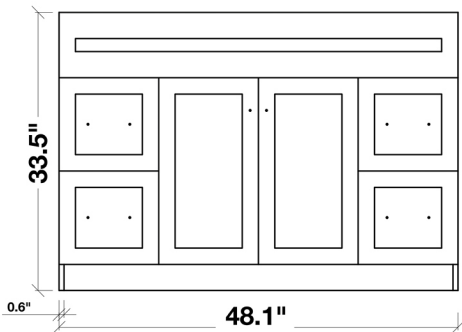

### MODEL: F049S-AB

Cabinet Size	48"W x 21.5"D x 33.5"H
Mirror Size	48"W x 35"H
Features	<ul style="list-style-type: none"><li>• Solid Wood Construction</li><li>• Two Soft-Closing Doors</li><li>• Four Full-Extension, Dove-Tail Construction, Soft-Closing Drawers</li><li>• Satin Nickel Finish Hardware</li><li>• Matching Framed Mirror Included</li></ul>

### COLLECTION:

ARIEL HAMLET

FRONT

BACK VIEW

SIDE VIEW

MIRROR VIEW

### Dimensions

49"W x 22"D x 1.5"H

### 1.5" EDGE SIDE VIEW