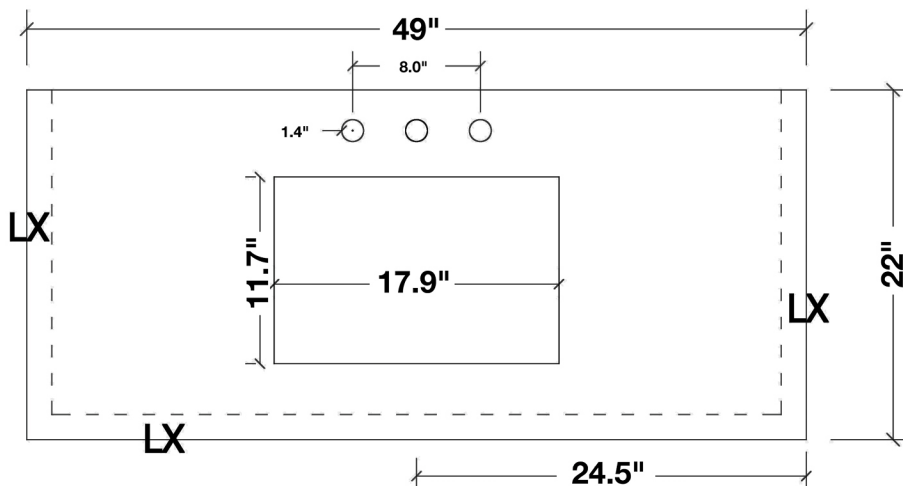

### MODEL: F049S-AB

Cabinet Size	48"W x 21.5"D x 33.5"H
Mirror Size	48"W x 35"H
Features	<ul style="list-style-type: none"><li>• Solid Wood Construction</li><li>• Two Soft-Closing Doors</li><li>• Four Full-Extension, Dove-Tail Construction, Soft-Closing Drawers</li><li>• Satin Nickel Finish Hardware</li><li>• Matching Framed Mirror Included</li></ul>

### Dimensions

49"W x 22"D x 1.5"H

### Features

- Absolute Black Granite Countertop w/ 1.5" Edge and Matching Backsplash
- Countertop Pre-Drilled for 8" Widespread Faucets
- One Ceramic, Rectangular, UPC Certified Under-Mount Sink
- Matching Backsplash Included

### 1.5" EDGE SIDE VIEW