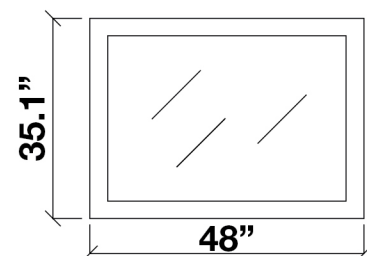

### MODEL: F049S-AB

Cabinet Size	48"W x 21.5"D x 33.5"H
Mirror Size	48"W x 35"H
Features	<ul style="list-style-type: none"><li>• Solid Wood Construction</li><li>• Two Soft-Closing Doors</li><li>• Four Full-Extension, Dove-Tail Construction, Soft-Closing Drawers</li><li>• Satin Nickel Finish Hardware</li><li>• Matching Framed Mirror Included</li></ul>

### COLLECTION:

ARIEL HAMLET

FRONT

BACK VIEW

SIDE VIEW

MIRROR VIEW

### Dimensions

49"W x 22"D x 1.5"H

### 1.5" EDGE SIDE VIEW