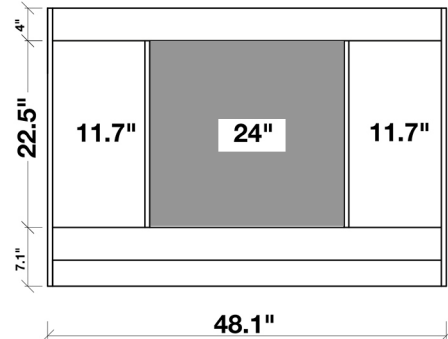

### MODEL: F049S-AB

Cabinet Size	48"W x 21.5"D x 33.5"H
Mirror Size	48"W x 35"H
Features	<ul style="list-style-type: none"><li>• Solid Wood Construction</li><li>• Two Soft-Closing Doors</li><li>• Four Full-Extension, Dove-Tail Construction, Soft-Closing Drawers</li><li>• Satin Nickel Finish Hardware</li><li>• Matching Framed Mirror Included</li></ul>

### COLLECTION:

ARIEL HAMLET

FRONT

BACK VIEW

SIDE VIEW

MIRROR VIEW

### Dimensions

49"W x 22"D x 1.5"H

### 1.5" EDGE SIDE VIEW