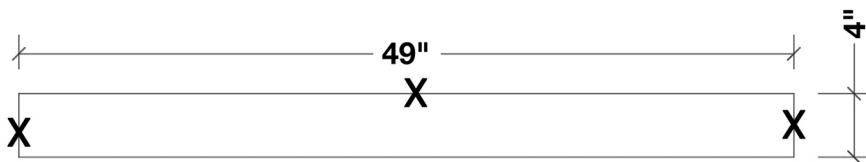

ARIEL

ABSOLUTE BLACK GRANITE COUNTERTOP

MODEL: F049S-AB-CT

Dimensions

49"W x 22"D x 1.5"H

Features

- Absolute Black Granite Countertop w/ 1.5" Edge and Matching Backsplash
- Countertop Pre-Drilled for 8" Widespread Faucets
- One Ceramic, Rectangular, UPC Certified Under-Mount Sink
- Matching Backsplash Included

All stone tops are finished by hand, pre-drilled for 8" widespread faucets, and double-sealed for scratch resistance and long term durability.

BACKSPLASH

TOP VIEW