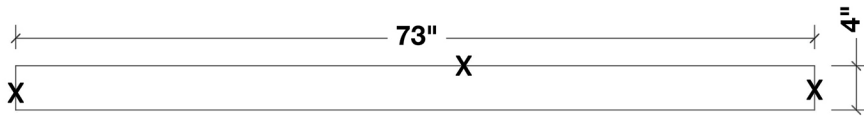

BACKSPLASH

TOP VIEW