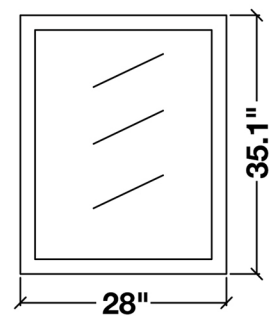

ARIEL

HAMLET 72" DOUBLE SINK VANITY SET

MODEL: F073D-WQ

Cabinet Size

72"W x 21.5"D x 33.5"H

Mirror Size

28"W x 35"H (two pcs)

Features

FRONT

BACK VIEW

SIDE VIEW

MIRROR VIEW

ARIEL

WHITE QUARTZ COUNTERTOP

MODEL: F073D-WQ-CT

Dimensions

73"W x 22"D x 1.5"H

Features

- White Quartz Countertop w/ 1.5" Edge and Matching Backsplash
- Countertop Pre-Drilled for 8" Widespread Faucets
- Two Ceramic, Rectangular, UPC Certified Under-Mount Sinks
- Matching Backsplash Included