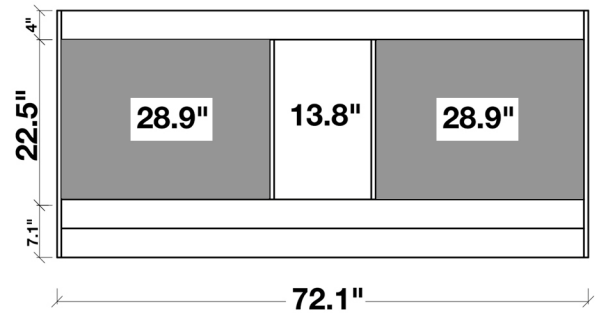

ARIEL

HAMLET 72" DOUBLE SINK VANITY SET

MODEL: F073D-WQ

Cabinet Size

72"W x 21.5"D x 33.5"H

Mirror Size

28"W x 35"H (two pcs)

Features

- Solid Wood Construction
- Four Soft-Closing Doors
- Three Full-Extension, Dove-Tail Construction, Soft-Closing Drawers
- Satin Nickel Finish Hardware
- Matching Framed Mirrors Included

COLLECTION:

ARIEL HAMLET

FRONT

BACK VIEW

SIDE VIEW

MIRROR VIEW

ARIEL

WHITE QUARTZ COUNTERTOP

MODEL: F073D-WQ-CT

Dimensions

73"W x 22"D x 1.5"H

Features

- White Quartz Countertop w/ 1.5" Edge and Matching Backsplash
- Countertop Pre-Drilled for 8" Widespread Faucets
- Two Ceramic, Rectangular, UPC Certified Under-Mount Sinks
- Matching Backsplash Included