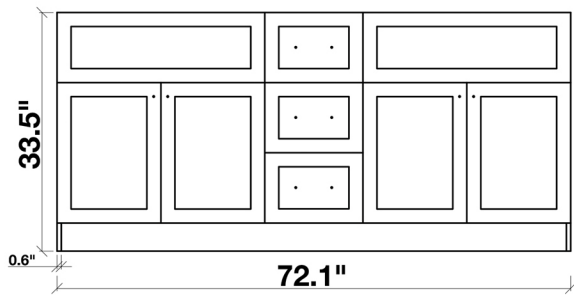

ARIEL

HAMLET 72" DOUBLE SINK VANITY SET

MODEL: F073D-WQ

Cabinet Size

72"W x 21.5"D x 33.5"H

Mirror Size

28"W x 35"H (two pcs)

Features

- Solid Wood Construction
- Four Soft-Closing Doors
- Three Full-Extension, Dove-Tail Construction, Soft-Closing Drawers
- Satin Nickel Finish Hardware
- Matching Framed Mirrors Included

COLLECTION:

ARIEL HAMLET

FRONT

BACK VIEW

SIDE VIEW

MIRROR VIEW

ARIEL

WHITE QUARTZ COUNTERTOP

MODEL: F073D-WQ-CT

Dimensions

73"W x 22"D x 1.5"H

Features

- White Quartz Countertop w/ 1.5" Edge and Matching Backsplash
- Countertop Pre-Drilled for 8" Widespread Faucets
- Two Ceramic, Rectangular, UPC Certified Under-Mount Sinks
- Matching Backsplash Included