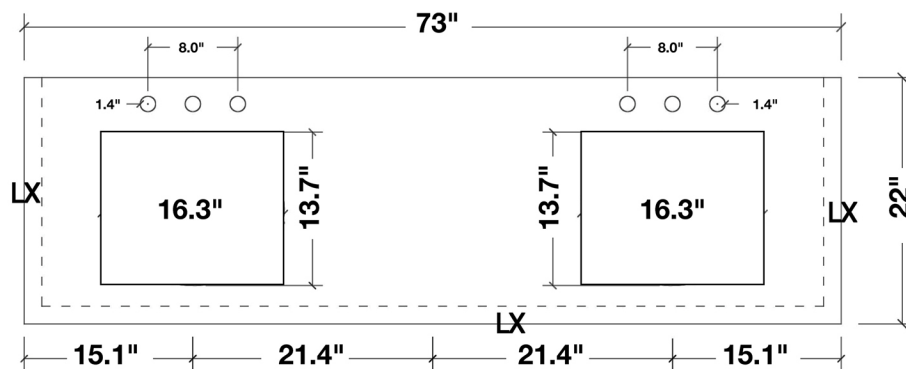

ARIEL

HAMLET 72" DOUBLE SINK VANITY SET

MODEL: F073D-WQ

Cabinet Size

72"W x 21.5"D x 33.5"H

Mirror Size

28"W x 35"H (two pcs)

Features

FRONT

BACK VIEW

SIDE VIEW

MIRROR VIEW

ARIEL

WHITE QUARTZ COUNTERTOP

MODEL: F073D-WQ-CT

Dimensions

73"W x 22"D x 1.5"H

Features

- White Quartz Countertop w/ 1.5" Edge and Matching Backsplash
- Countertop Pre-Drilled for 8" Widespread Faucets
- Two Ceramic, Rectangular, UPC Certified Under-Mount Sinks
- Matching Backsplash Included

All stone tops are finished by hand, pre-drilled for 8" widespread faucets, and double-sealed for scratch resistance and long term durability.

BACKSPLASH

TOP VIEW

1.5" EDGE SIDE VIEW